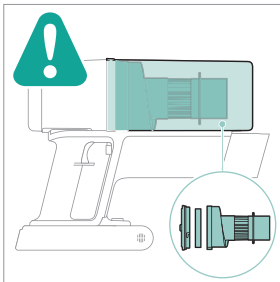

PHILIPS

3000 Series

Cordless Vacuum

XC303*

XC313*

* = 0-9, representing different colors

home.id/welcome

	3	  	13
	4	 	14
	6	 	15
 	6	 	15
	7	  	16
	7		17
	8		18
	8		19
	9		20
 	10	 	20
  	12		