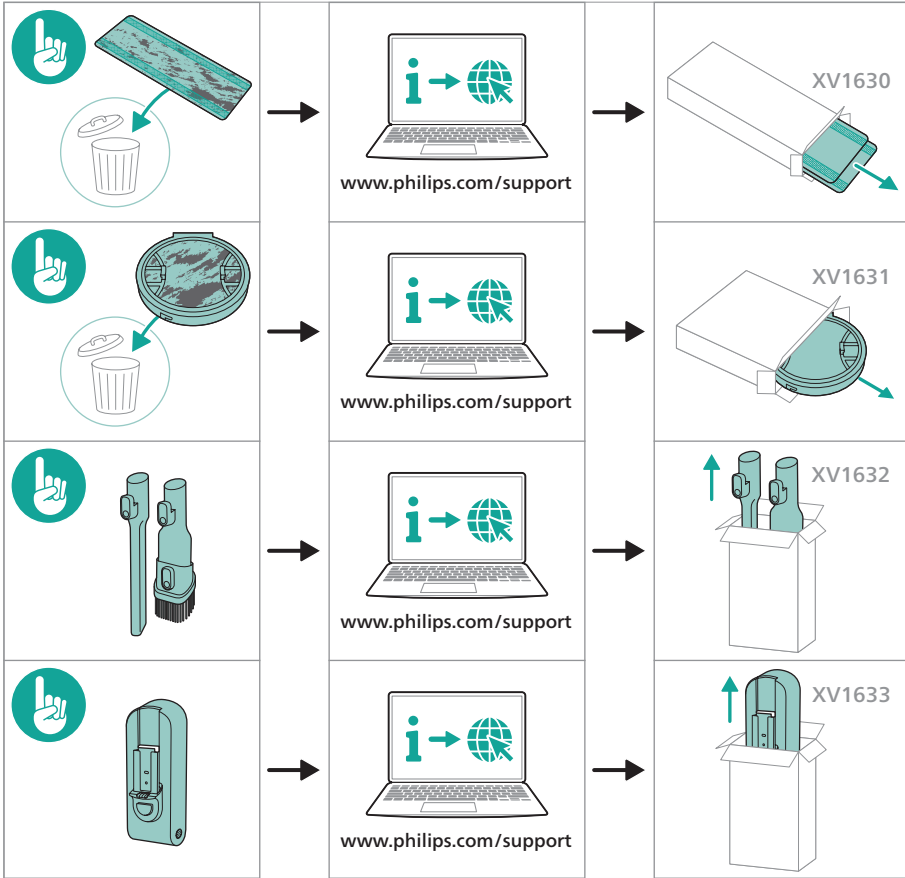

PHILIPS

3000 Series

Cordless Vacuum

XC303*

XC313*

* = 0-9, representing different colors

home.id/welcome

	3	  	13
	4	 	14
	6	 	15
 	6	 	15
	7	  	16
	7		17
	8		18
	8		19
	9		20
 	10	 	20
  	12		