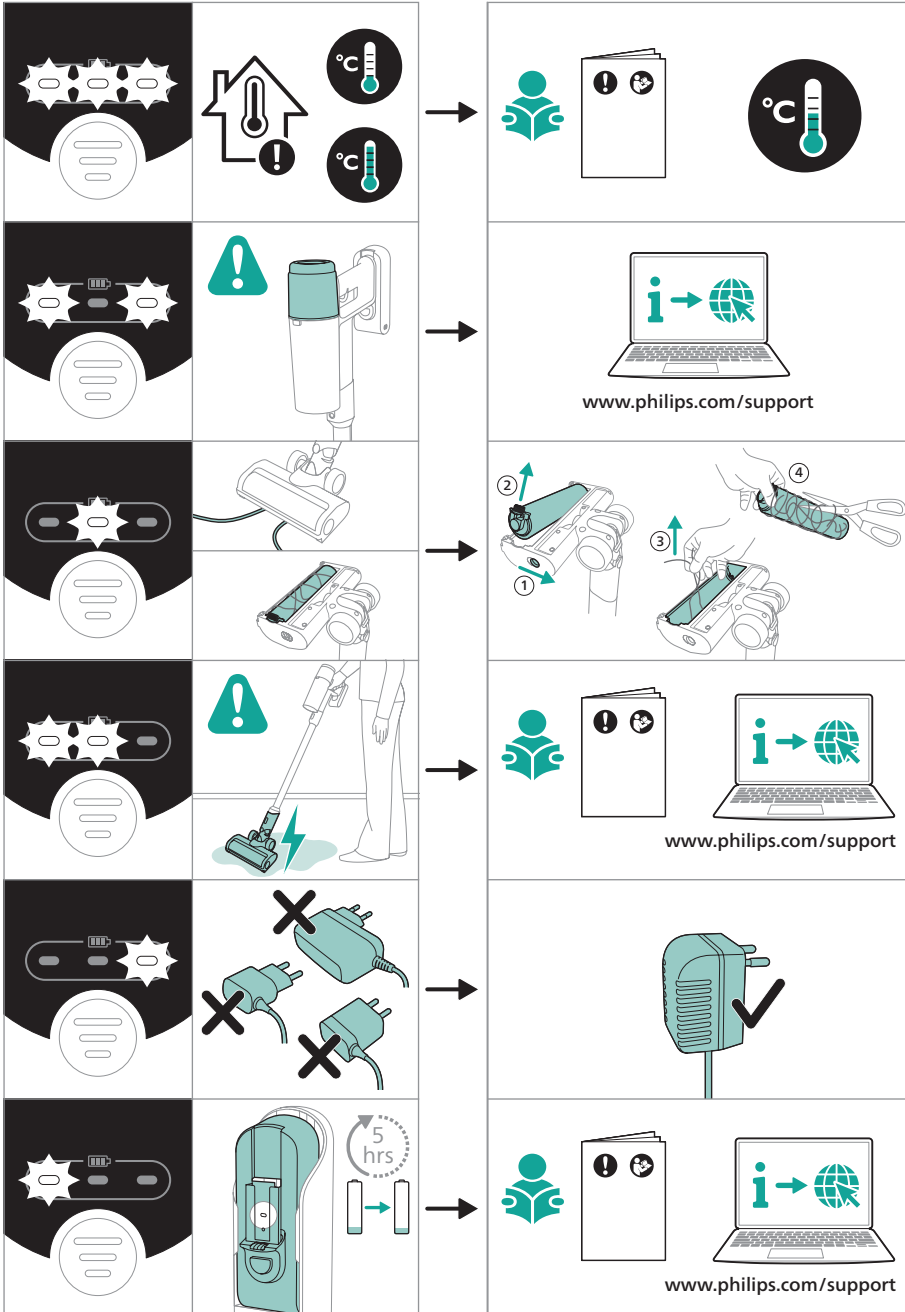

PHILIPS

3000 Series

Cordless Vacuum

XC303*

XC313*

* = 0-9, representing different colors

home.id/welcome

	3	  	13
	4	 	14
	6	 	15
 	6	 	15
	7	  	16
	7		17
	8		18
	8		19
	9		20
 	10	 	20
  	12		