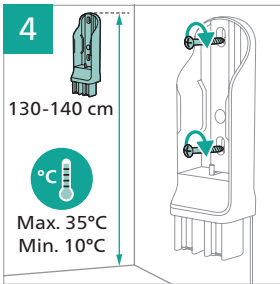

PHILIPS

3000 Series

Cordless Vacuum

XC303*

XC313*

* = 0-9, representing different colors

home.id/welcome

	3	  	13
	4	 	14
	6	 	15
 	6	 	15
	7	  	16
	7		17
	8		18
	8		19
	9		20
 	10	 	20
  	12		