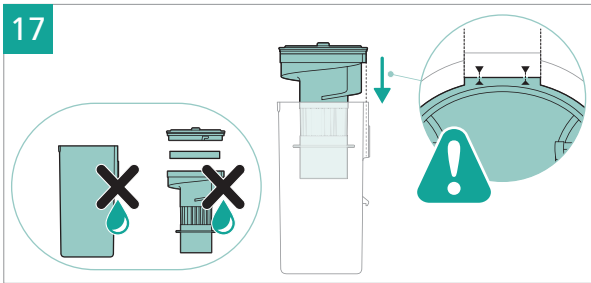

PHILIPS

3000 Series

Cordless Vacuum

XC303*

XC313*

* = 0-9, representing different colors

home.id/welcome

	3	  	13
	4	 	14
	6	 	15
 	6	 	15
	7	  	16
	7		17
	8		18
	8		19
	9		20
 	10	 	20
  	12		