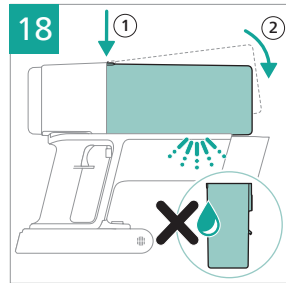

PHILIPS

3000 Series

Cordless Vacuum

XC303*

XC313*

* = 0-9, representing different colors

home.id/welcome

	3	  	13
	4	 	14
	6	 	15
 	6	 	15
	7	  	16
	7		17
	8		18
	8		19
	9		20
 	10	 	20
  	12		