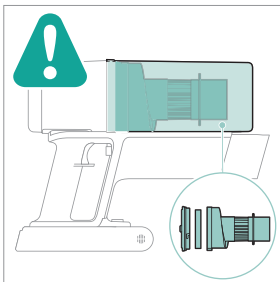

PHILIPS

3000 Series

Cordless Vacuum

XC303*

XC313*

* = 0-9, representing different colors

home.id/welcome

	3	  	13
	4	 	14
	6	 	15
 	6	 	15
	7	  	16
	7		17
	8		18
	8		19
	9		20
 	10	 	20
  	12		