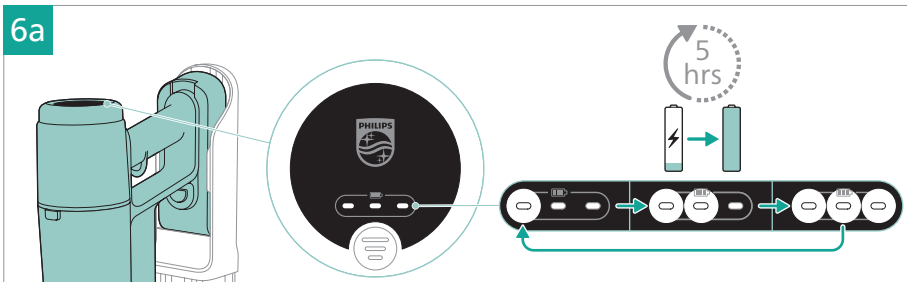

PHILIPS

2000 Series

Cordless Vacuum

XC201*

* = 0-9, representing different colors

home.id/welcome

	3	 	9
	4	 	11
	6	  	12
	6		13
	7		15
	7		15
	8		15
	8	 	15

3000.111.3283.1