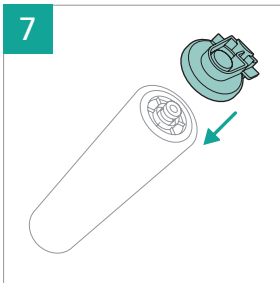

PHILIPS

2000 Series

Cordless Vacuum

XC201*

* = 0-9, representing different colors

home.id/welcome

	3	 	9
	4	 	11
	6	  	12
	6		13
	7		15
	7		15
	8		15
	8	 	15

3000.111.3283.1