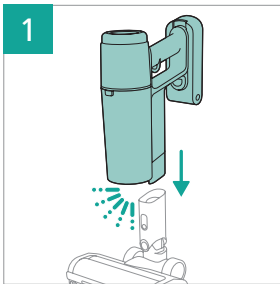

PHILIPS

2000 Series

Cordless Vacuum

XC201*

* = 0-9, representing different colors

home.id/welcome

	3	 	9
	4	 	11
	6	  	12
	6		13
	7		15
	7		15
	8		15
	8	 	15

3000.111.3283.1