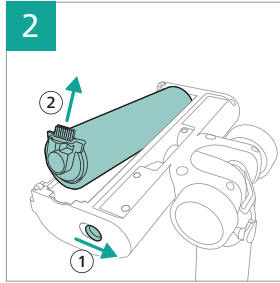

PHILIPS

2000 Series

Cordless Vacuum

XC201*

* = 0-9, representing different colors

home.id/welcome

	3	 	9
	4	 	11
	6	  	12
	6		13
	7		15
	7		15
	8		15
	8	 	15

3000.111.3283.1