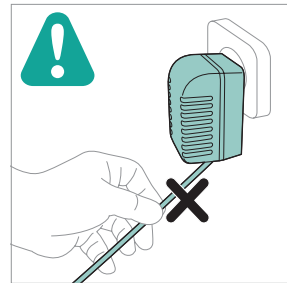

PHILIPS

2000 Series

Cordless Vacuum

XC201*

* = 0-9, representing different colors

home.id/welcome

	3	 	9
	4	 	11
	6	  	12
	6		13
	7		15
	7		15
	8		15
	8	 	15

3000.111.3283.1