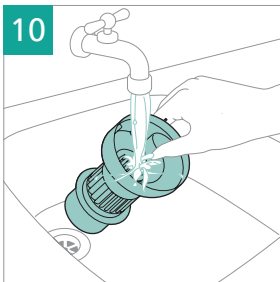

PHILIPS

2000 Series

Cordless Vacuum

XC201*

* = 0-9, representing different colors

home.id/welcome

	3	 	9
	4	 	11
	6	  	12
	6		13
	7		15
	7		15
	8		15
	8	 	15

3000.111.3283.1