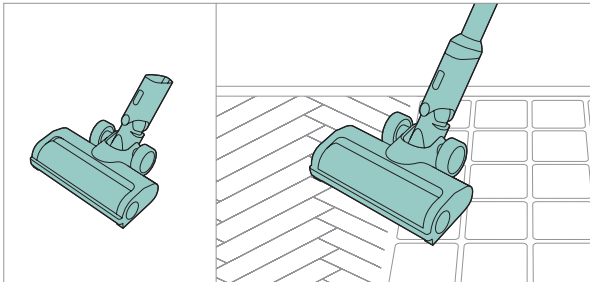

PHILIPS

2000 Series

Cordless Vacuum

XC201*

* = 0-9, representing different colors

home.id/welcome

	3	 	9
	4	 	11
	6	  	12
	6		13
	7		15
	7		15
	8		15
	8	 	15

3000.111.3283.1