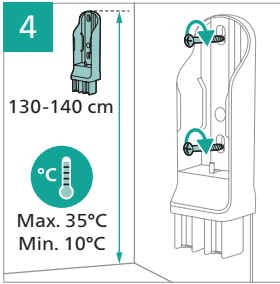

PHILIPS

2000 Series

Cordless Vacuum

XC201*

* = 0-9, representing different colors

home.id/welcome

	3	 	9
	4	 	11
	6	  	12
	6		13
	7		15
	7		15
	8		15
	8	 	15

3000.111.3283.1