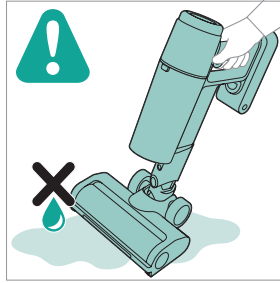

PHILIPS

2000 Series

Cordless Vacuum

XC201*

* = 0-9, representing different colors

home.id/welcome

	3	 	9
	4	 	11
	6	  	12
	6		13
	7		15
	7		15
	8		15
	8	 	15

3000.111.3283.1