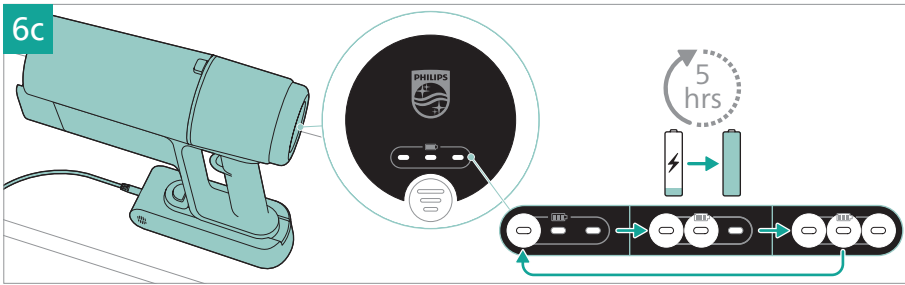

PHILIPS

2000 Series

Cordless Vacuum

XC201*

* = 0-9, representing different colors

home.id/welcome

	3	 	9
	4	 	11
	6	  	12
	6		13
	7		15
	7		15
	8		15
	8	 	15

3000.111.3283.1