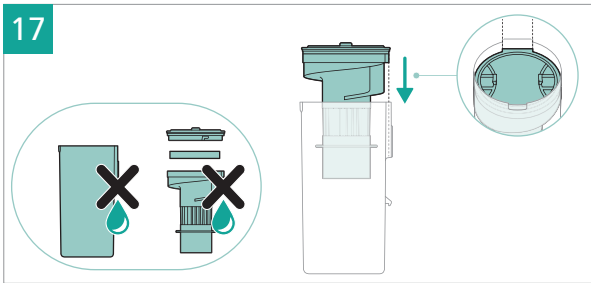

PHILIPS

2000 Series

Cordless Vacuum

XC201*

* = 0-9, representing different colors

home.id/welcome

	3	 	9
	4	 	11
	6	  	12
	6		13
	7		15
	7		15
	8		15
	8	 	15

3000.111.3283.1