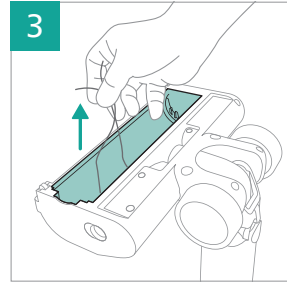

PHILIPS

2000 Series

Cordless Vacuum

XC201*

* = 0-9, representing different colors

home.id/welcome

	3	 	9
	4	 	11
	6	  	12
	6		13
	7		15
	7		15
	8		15
	8	 	15

3000.111.3283.1