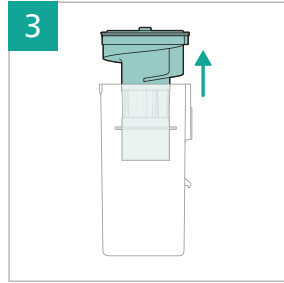

PHILIPS

2000 Series

Cordless Vacuum

XC201*

* = 0-9, representing different colors

home.id/welcome

	3	 	9
	4	 	11
	6	  	12
	6		13
	7		15
	7		15
	8		15
	8	 	15

3000.111.3283.1