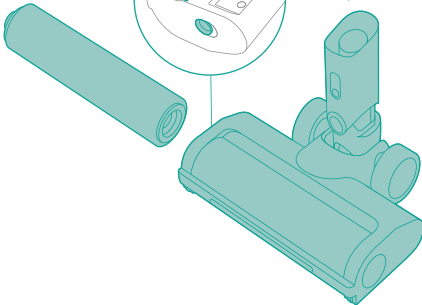

PHILIPS

2000 Series

Cordless Vacuum

XC201*

* = 0-9, representing different colors

home.id/welcome

	3	 	9
	4	 	11
	6	  	12
	6		13
	7		15
	7		15
	8		15
	8	 	15

3000.111.3283.1