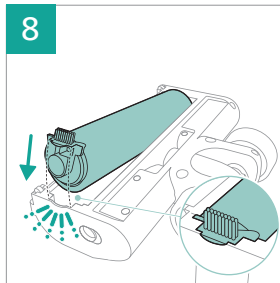

PHILIPS

2000 Series

Cordless Vacuum

XC201*

* = 0-9, representing different colors

home.id/welcome

	3	 	9
	4	 	11
	6	  	12
	6		13
	7		15
	7		15
	8		15
	8	 	15

3000.111.3283.1