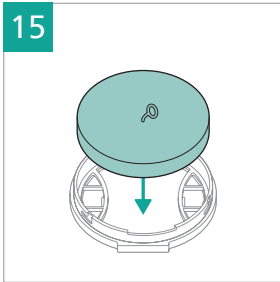

PHILIPS

2000 Series

Cordless Vacuum

XC201*

* = 0-9, representing different colors

home.id/welcome

	3	 	9
	4	 	11
	6	  	12
	6		13
	7		15
	7		15
	8		15
	8	 	15

3000.111.3283.1