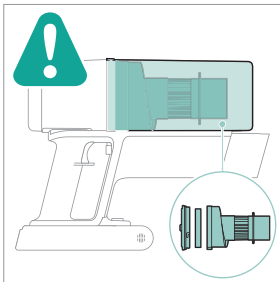

PHILIPS

2000 Series

Cordless Vacuum

XC201*

* = 0-9, representing different colors

home.id/welcome

	3	 	9
	4	 	11
	6	  	12
	6		13
	7		15
	7		15
	8		15
	8	 	15

3000.111.3283.1