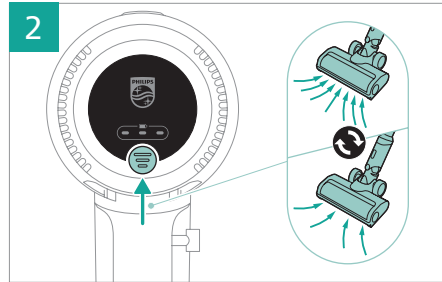

PHILIPS

2000 Series

Cordless Vacuum

XC201*

* = 0-9, representing different colors

home.id/welcome

	3	 	9
	4	 	11
	6	  	12
	6		13
	7		15
	7		15
	8		15
	8	 	15

3000.111.3283.1