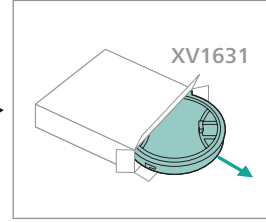

PHILIPS

2000 Series

Cordless Vacuum

XC201*

* = 0-9, representing different colors

home.id/welcome

	3	 	9
	4	 	11
	6	  	12
	6		13
	7		15
	7		15
	8		15
	8	 	15

3000.111.3283.1