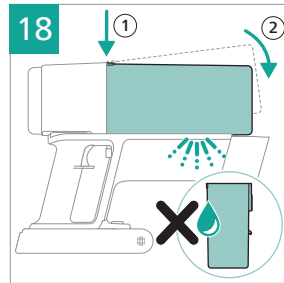

PHILIPS

2000 Series

Cordless Vacuum

XC201*

* = 0-9, representing different colors

home.id/welcome

	3	 	9
	4	 	11
	6	  	12
	6		13
	7		15
	7		15
	8		15
	8	 	15

3000.111.3283.1