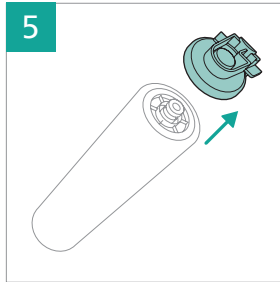

PHILIPS

2000 Series

Cordless Vacuum

XC201*

* = 0-9, representing different colors

home.id/welcome

	3	 	9
	4	 	11
	6	  	12
	6		13
	7		15
	7		15
	8		15
	8	 	15

3000.111.3283.1