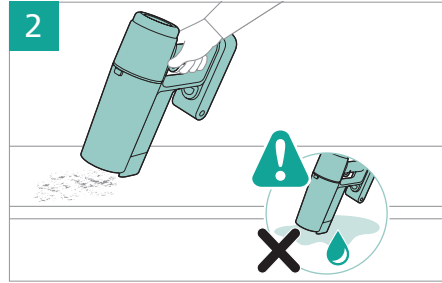

PHILIPS

2000 Series

Cordless Vacuum

XC201*

* = 0-9, representing different colors

home.id/welcome

	3	 	9
	4	 	11
	6	  	12
	6		13
	7		15
	7		15
	8		15
	8	 	15

3000.111.3283.1