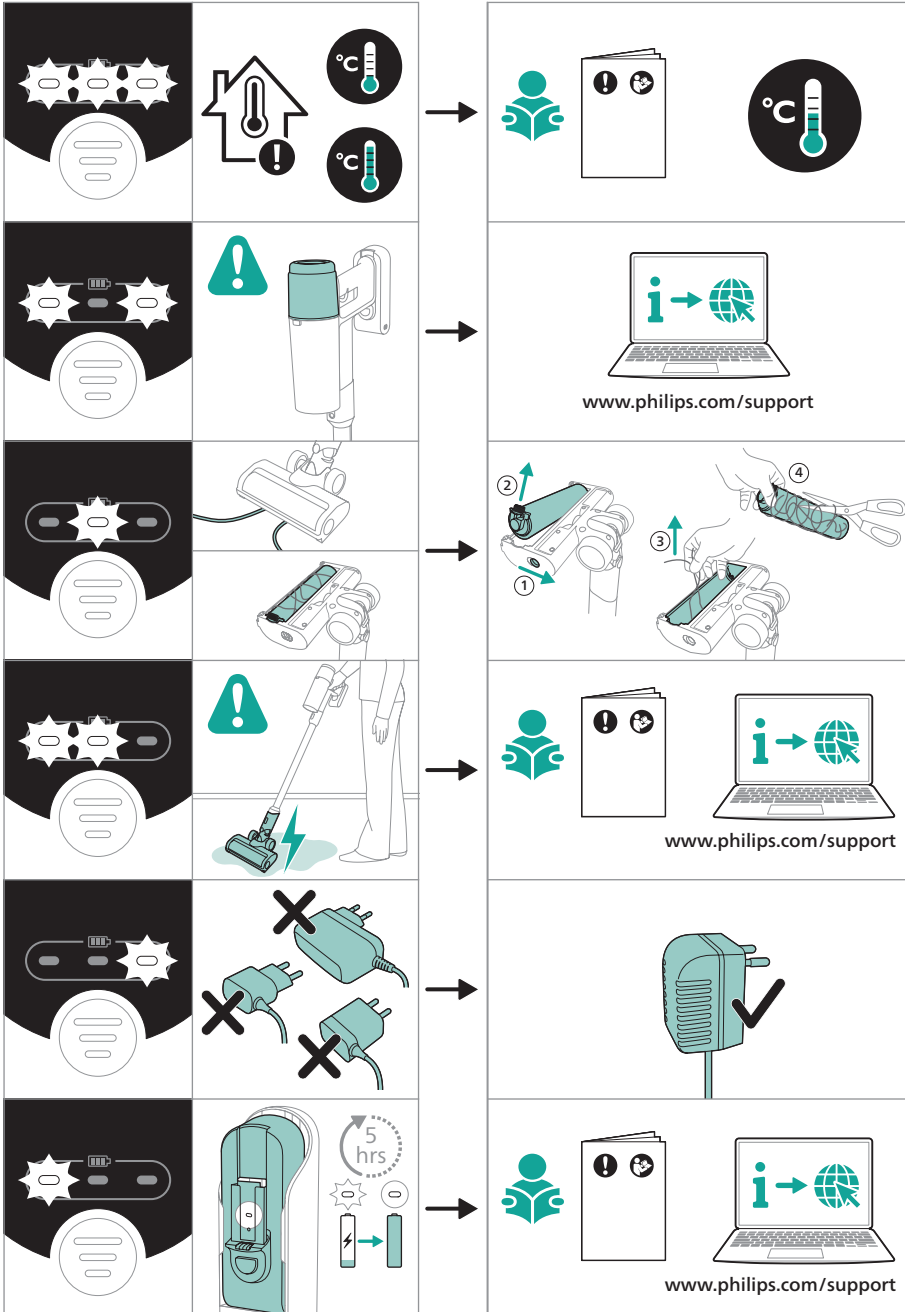

PHILIPS

2000 Series

Cordless Vacuum

XC201*

* = 0-9, representing different colors

home.id/welcome

	3	 	9
	4	 	11
	6	  	12
	6		13
	7		15
	7		15
	8		15
	8	 	15

3000.111.3283.1