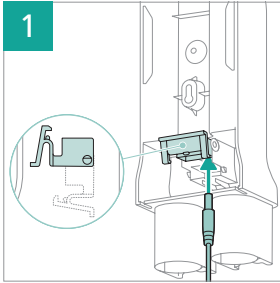

PHILIPS

2000 Series

Cordless Vacuum

XC201*

* = 0-9, representing different colors

home.id/welcome

	3	 	9
	4	 	11
	6	  	12
	6		13
	7		15
	7		15
	8		15
	8	 	15

3000.111.3283.1