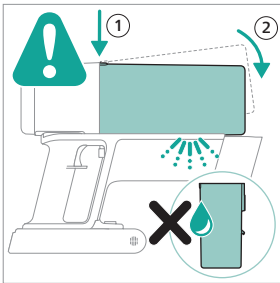

PHILIPS

2000 Series

Cordless Vacuum

XC201*

* = 0-9, representing different colors

home.id/welcome

	3	 	9
	4	 	11
	6	  	12
	6		13
	7		15
	7		15
	8		15
	8	 	15

3000.111.3283.1