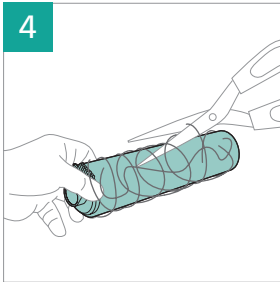

PHILIPS

2000 Series

Cordless Vacuum

XC201*

* = 0-9, representing different colors

home.id/welcome

	3	 	9
	4	 	11
	6	  	12
	6		13
	7		15
	7		15
	8		15
	8	 	15

3000.111.3283.1