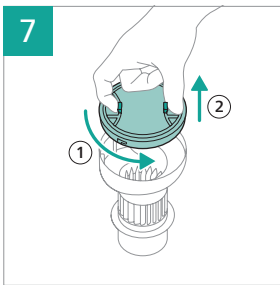

PHILIPS

2000 Series

Cordless Vacuum

XC201*

* = 0-9, representing different colors

home.id/welcome

	3	 	9
	4	 	11
	6	  	12
	6		13
	7		15
	7		15
	8		15
	8	 	15

3000.111.3283.1