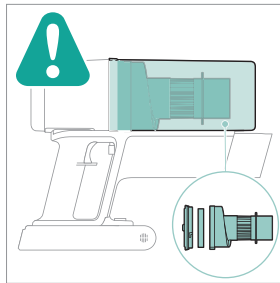

PHILIPS

2000 Series

Cordless Vacuum

XC201*

* = 0-9, representing different colors

home.id/welcome

	3	 	9
	4	 	11
	6	  	12
	6		13
	7		15
	7		15
	8		15
	8	 	15

3000.111.3283.1