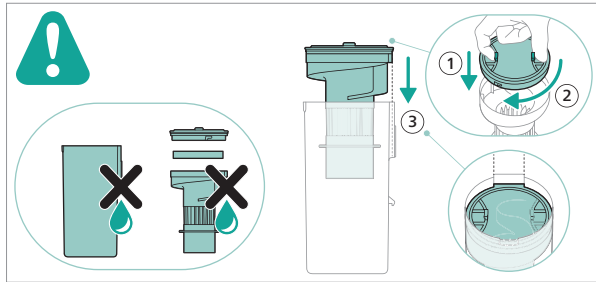

PHILIPS

2000 Series

Cordless Vacuum

XC201*

* = 0-9, representing different colors

home.id/welcome

	3	 	9
	4	 	11
	6	  	12
	6		13
	7		15
	7		15
	8		15
	8	 	15

3000.111.3283.1