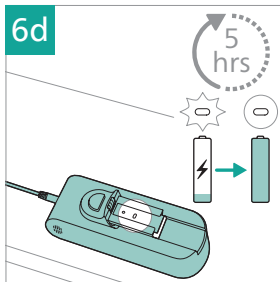

PHILIPS

2000 Series

Cordless Vacuum

XC201*

* = 0-9, representing different colors

home.id/welcome

	3	 	9
	4	 	11
	6	  	12
	6		13
	7		15
	7		15
	8		15
	8	 	15

3000.111.3283.1