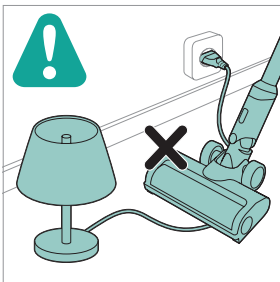

PHILIPS

2000 Series

Cordless Vacuum

XC201*

* = 0-9, representing different colors

home.id/welcome

	3	 	9
	4	 	11
	6	  	12
	6		13
	7		15
	7		15
	8		15
	8	 	15

3000.111.3283.1