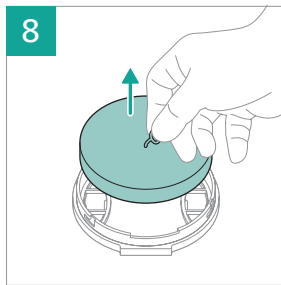

PHILIPS

2000 Series

Cordless Vacuum

XC201*

* = 0-9, representing different colors

home.id/welcome

	3	 	9
	4	 	11
	6	  	12
	6		13
	7		15
	7		15
	8		15
	8	 	15

3000.111.3283.1