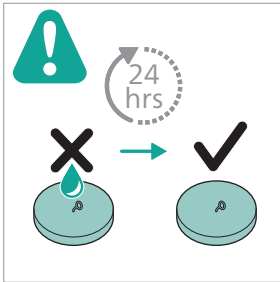

PHILIPS

2000 Series

Cordless Vacuum

XC201*

* = 0-9, representing different colors

home.id/welcome

	3	 	9
	4	 	11
	6	  	12
	6		13
	7		15
	7		15
	8		15
	8	 	15

3000.111.3283.1