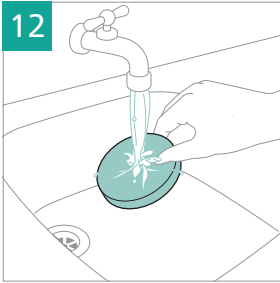

PHILIPS

2000 Series

Cordless Vacuum

XC201*

* = 0-9, representing different colors

home.id/welcome

	3	 	9
	4	 	11
	6	  	12
	6		13
	7		15
	7		15
	8		15
	8	 	15

3000.111.3283.1