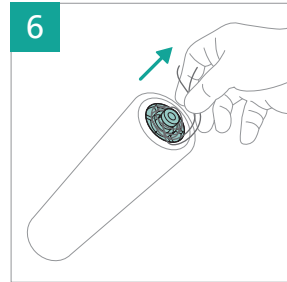

PHILIPS

2000 Series

Cordless Vacuum

XC201*

* = 0-9, representing different colors

home.id/welcome

	3	 	9
	4	 	11
	6	  	12
	6		13
	7		15
	7		15
	8		15
	8	 	15

3000.111.3283.1