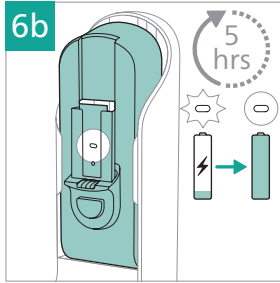

PHILIPS

2000 Series

Cordless Vacuum

XC201*

* = 0-9, representing different colors

home.id/welcome

	3	 	9
	4	 	11
	6	  	12
	6		13
	7		15
	7		15
	8		15
	8	 	15

3000.111.3283.1