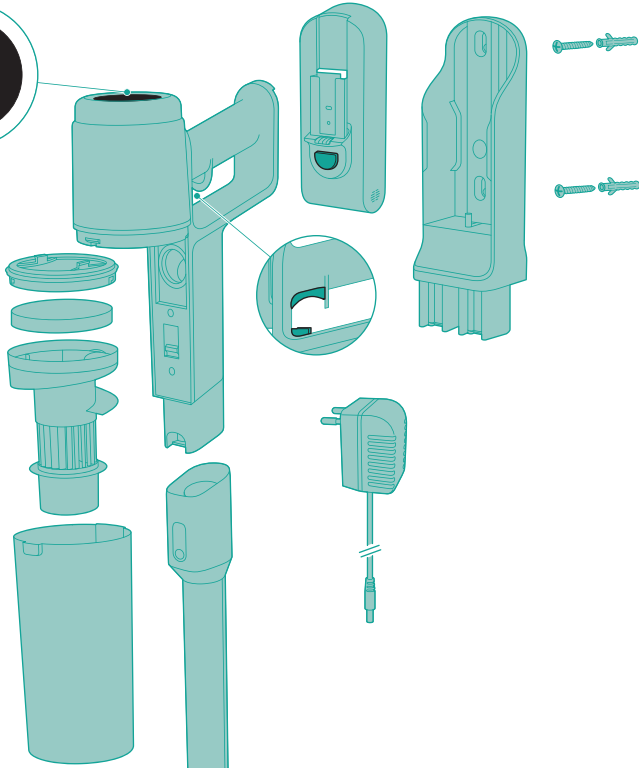

PHILIPS

2000 Series

Cordless Vacuum

XC201*

* = 0-9, representing different colors

home.id/welcome

	3	 	9
	4	 	11
	6	  	12
	6		13
	7		15
	7		15
	8		15
	8	 	15

3000.111.3283.1