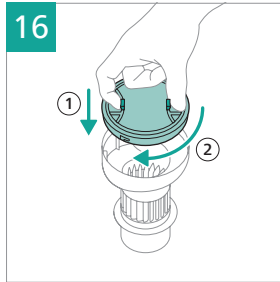

PHILIPS

2000 Series

Cordless Vacuum

XC201*

* = 0-9, representing different colors

home.id/welcome

	3	 	9
	4	 	11
	6	  	12
	6		13
	7		15
	7		15
	8		15
	8	 	15

3000.111.3283.1