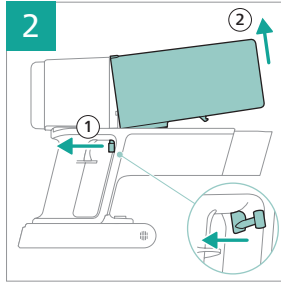

PHILIPS

2000 Series

Cordless Vacuum

XC201*

* = 0-9, representing different colors

home.id/welcome

	3	 	9
	4	 	11
	6	  	12
	6		13
	7		15
	7		15
	8		15
	8	 	15

3000.111.3283.1