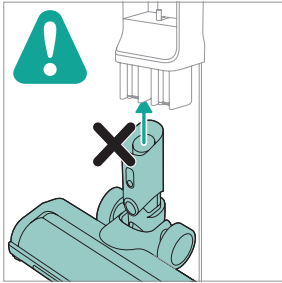

PHILIPS

2000 Series

Cordless Vacuum

XC201*

* = 0-9, representing different colors

home.id/welcome

	3	 	9
	4	 	11
	6	  	12
	6		13
	7		15
	7		15
	8		15
	8	 	15

3000.111.3283.1