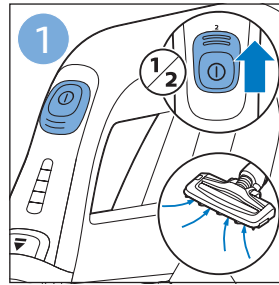

FC6729
FC6728

FC6729

A diagram showing the razor head with a blue arrow pointing to the blade slot. To the right is a circular icon containing a person reading a book and a warning symbol (exclamation mark in a triangle).