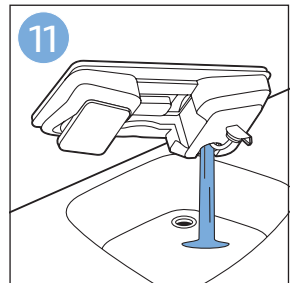

FC6729
FC6728

FC6729

A diagram showing the razor head with a blue arrow pointing to the blade slot. To the right is a circular icon containing a person reading a book and a warning symbol (exclamation mark in a triangle).