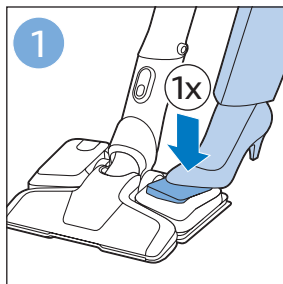

FC6729
FC6728

FC6729

A diagram showing the razor head with a blue arrow pointing to the blade slot. To the right is a circular icon containing a person reading a book and a warning symbol (exclamation mark in a triangle).