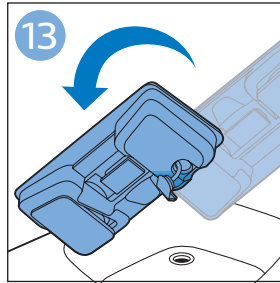

FC6729
FC6728

FC6729

A diagram showing the razor head with a blue arrow pointing to the blade slot. To the right is a circular icon containing a person reading a book and a warning symbol (exclamation mark in a triangle).