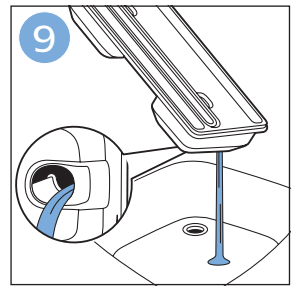

FC6729
FC6728

FC6729

A diagram showing the razor head with a blue arrow pointing to the blade slot. To the right is a circular icon containing a person reading a book and a warning symbol (exclamation mark in a triangle).