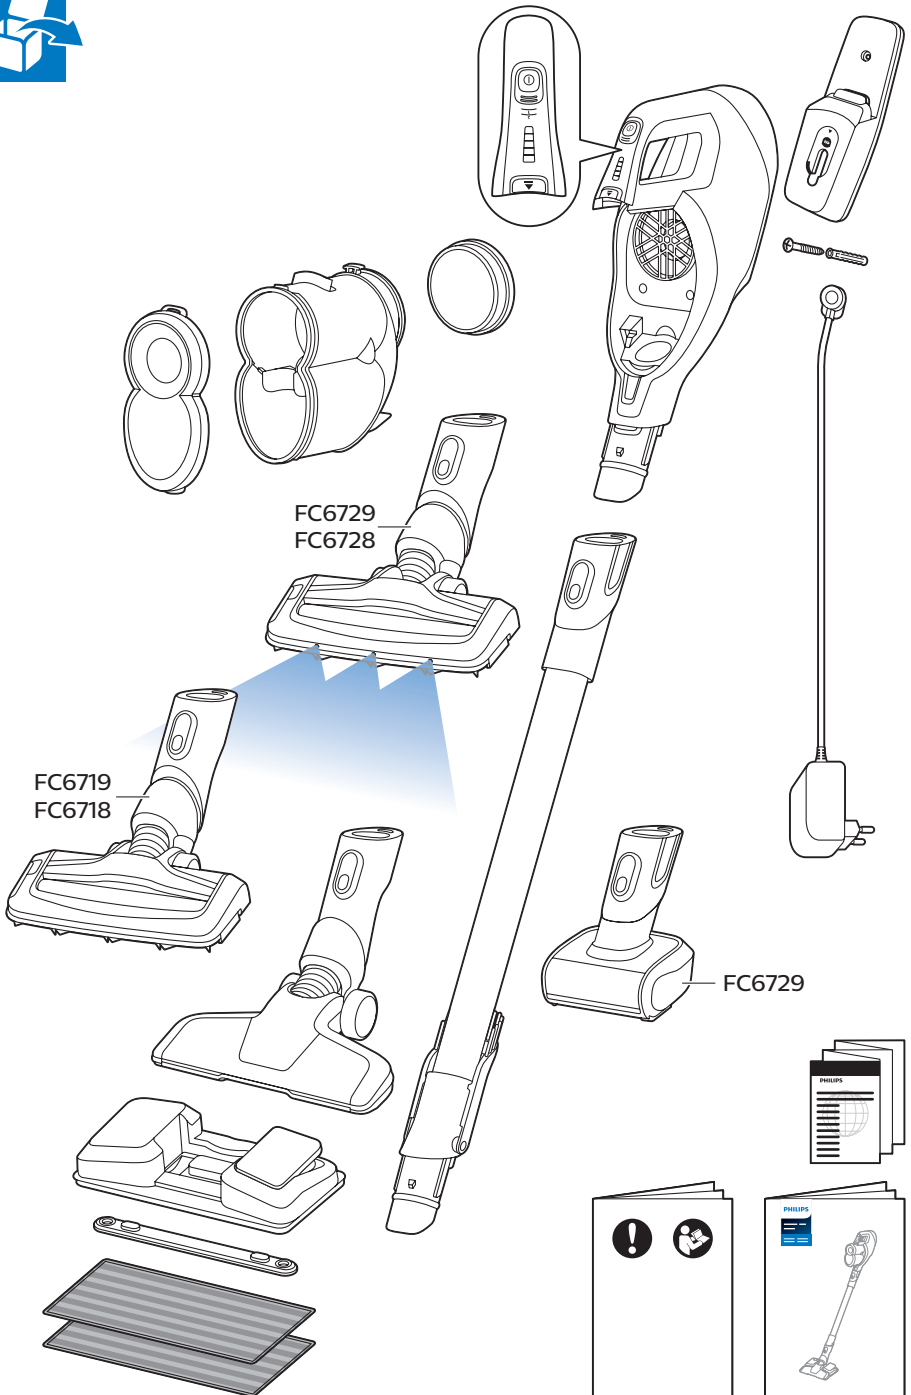

PHILIPS

SpeedPro
Aqua

FC6729, FC6728,
FC6719, FC6718

| | | | | | |
|----------------------------------------------------------------------------------------------------|----|-------------------------------------------------------------------------------------|-------------------------------------------------------------------------------------|--------------------------------------------------------------------------------------------|----|
|  | 3 |  |  |  | 12 |
|  | 4 |  |  |  | 13 |
|  | 4 |  |  | | 14 |
|  | 4 |  |  | | 14 |
|  | 5 |  | | | 15 |
|  | 5 |  |  | | 16 |
|  | 6 |  |  |  | 17 |
|  FC6729 FC6728 | 8 |  |  |  | 17 |
|  | 9 |  |  |  | 18 |
|  | 10 |  |  |  FC6729 | 18 |
|  FC6729 | 10 |  | | | 19 |
|  | 11 |  | | | 19 |
|  | 11 | | | | |

FC6729
FC6728

FC6729

A diagram showing the razor head with a blue arrow pointing to the blade slot. To the right is a circular icon containing a person reading a book and a warning symbol (exclamation mark in a triangle).