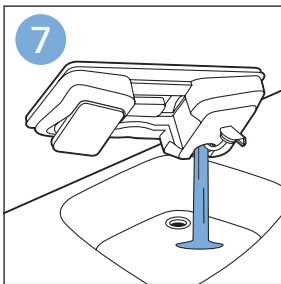

FC6729
FC6728

FC6729

A diagram showing the razor head with a blue arrow pointing to the blade slot. To the right is a circular icon containing a person reading a book and a warning symbol (exclamation mark in a triangle).