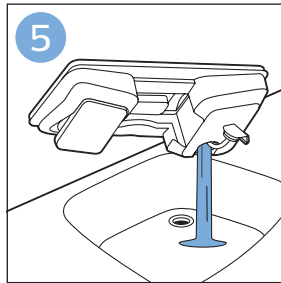

FC6729
FC6728

FC6729

A diagram showing the razor head with a blue arrow pointing to the blade slot. To the right is a circular icon containing a person reading a book and a warning symbol (exclamation mark in a triangle).