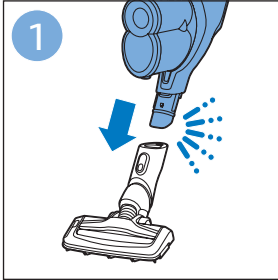

FC6729
FC6728

FC6729

A diagram showing the razor head with a blue arrow pointing to the blade slot. To the right is a circular icon containing a person reading a book and a warning symbol (exclamation mark in a triangle).