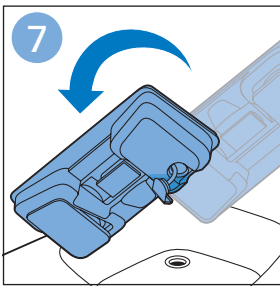

FC6729
FC6728

FC6729

A diagram showing the razor head with a blue arrow pointing to the blade slot. To the right is a circular icon containing a person reading a book and a warning symbol (exclamation mark in a triangle).