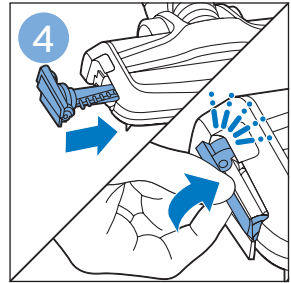

FC6729
FC6728

FC6729

A diagram showing the razor head with a blue arrow pointing to the blade slot. To the right is a circular icon containing a person reading a book and a warning symbol (exclamation mark in a triangle).