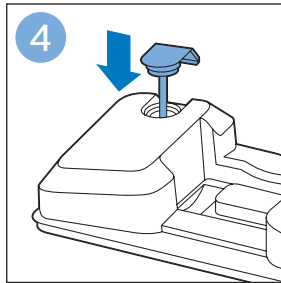

FC6729
FC6728

FC6729

A diagram showing the razor head with a blue arrow pointing to the blade slot. To the right is a circular icon containing a person reading a book and a warning symbol (exclamation mark in a triangle).