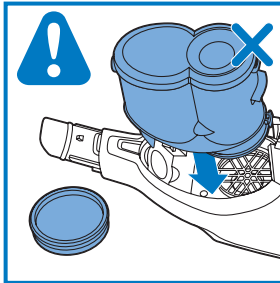

FC6729
FC6728

FC6729

A diagram showing the razor head with a blue arrow pointing to the blade slot. To the right is a circular icon containing a person reading a book and a warning symbol (exclamation mark in a triangle).