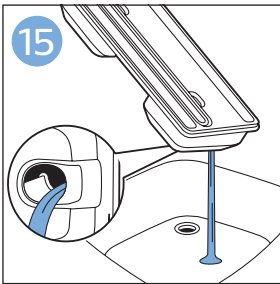

FC6729
FC6728

FC6729

A diagram showing the razor head with a blue arrow pointing to the blade slot. To the right is a circular icon containing a person reading a book and a warning symbol (exclamation mark in a triangle).