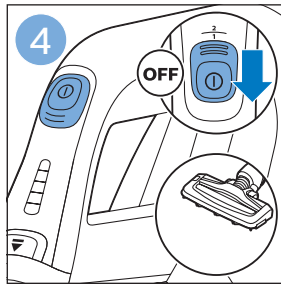

FC6729
FC6728

FC6729

A diagram showing the razor head with a blue arrow pointing to the blade slot. To the right is a circular icon containing a person reading a book and a warning symbol (exclamation mark in a triangle).