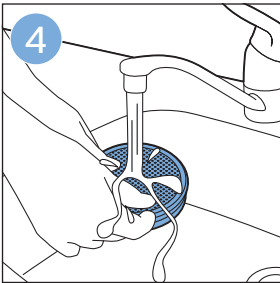

FC6729
FC6728

FC6729

A diagram showing the razor head with a blue arrow pointing to the blade slot. To the right is a circular icon containing a person reading a book and a warning symbol (exclamation mark in a triangle).