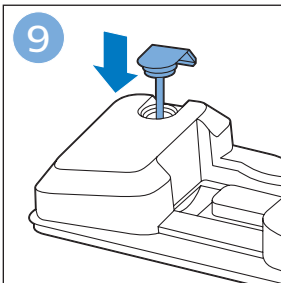

FC6729
FC6728

FC6729

A diagram showing the razor head with a blue arrow pointing to the blade slot. To the right is a circular icon containing a person reading a book and a warning symbol (exclamation mark in a triangle).