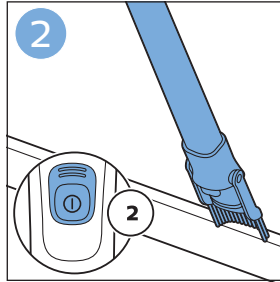

FC6729
FC6728

FC6729

A diagram showing the razor head with a blue arrow pointing to the blade slot. To the right is a circular icon containing a person reading a book and a warning symbol (exclamation mark in a triangle).