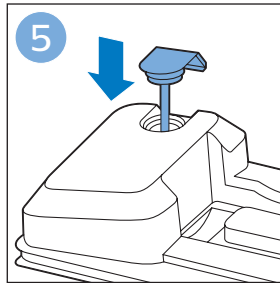

FC6729
FC6728

FC6729

A diagram showing the razor head with a blue arrow pointing to the blade slot. To the right is a circular icon containing a person reading a book and a warning symbol (exclamation mark in a triangle).