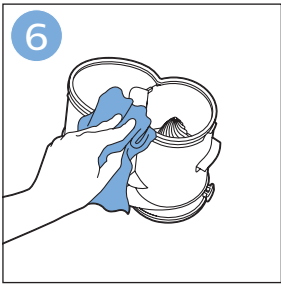

FC6729
FC6728

FC6729

A diagram showing the razor head with a blue arrow pointing to the blade slot. To the right is a circular icon containing a person reading a book and a warning symbol (exclamation mark in a triangle).