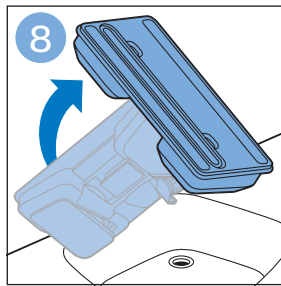

FC6729
FC6728

FC6729

A diagram showing the razor head with a blue arrow pointing to the blade slot. To the right is a circular icon containing a person reading a book and a warning symbol (exclamation mark in a triangle).