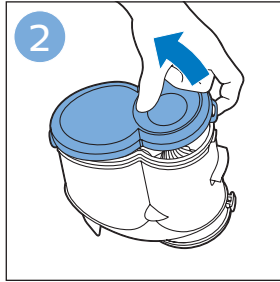

FC6729
FC6728

FC6729

A diagram showing the razor head with a blue arrow pointing to the blade slot. To the right is a circular icon containing a person reading a book and a warning symbol (exclamation mark in a triangle).