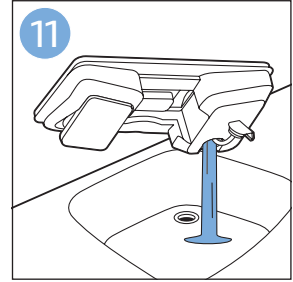

FC6729
FC6728

FC6729

A diagram showing the razor head with a blue arrow pointing to the blade slot. To the right is a circular icon containing a person reading a book and a warning symbol (exclamation mark in a triangle).