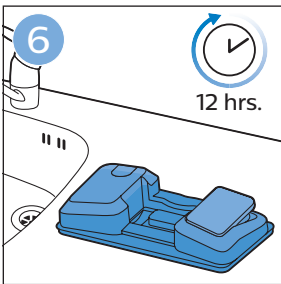

FC6729
FC6728

FC6729

A diagram showing the razor head with a blue arrow pointing to the blade slot. To the right is a circular icon containing a person reading a book and a warning symbol (exclamation mark in a triangle).