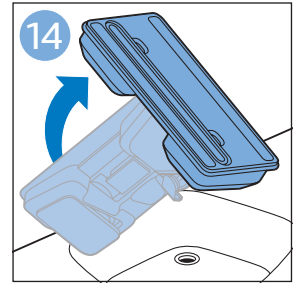

FC6729
FC6728

FC6729

A diagram showing the razor head with a blue arrow pointing to the blade slot. To the right is a circular icon containing a person reading a book and a warning symbol (exclamation mark in a triangle).