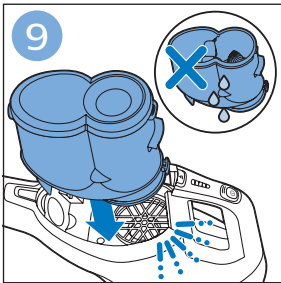

FC6729
FC6728

FC6729

A diagram showing the razor head with a blue arrow pointing to the blade slot. To the right is a circular icon containing a person reading a book and a warning symbol (exclamation mark in a triangle).