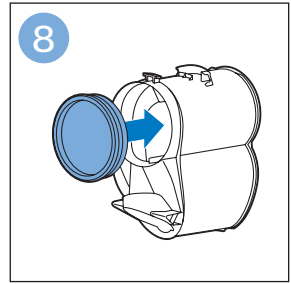

FC6729
FC6728

FC6729

A diagram showing the razor head with a blue arrow pointing to the blade slot. To the right is a circular icon containing a person reading a book and a warning symbol (exclamation mark in a triangle).