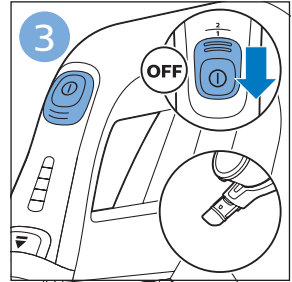

FC6729
FC6728

FC6729

A diagram showing the razor head with a blue arrow pointing to the blade slot. To the right is a circular icon containing a person reading a book and a warning symbol (exclamation mark in a triangle).