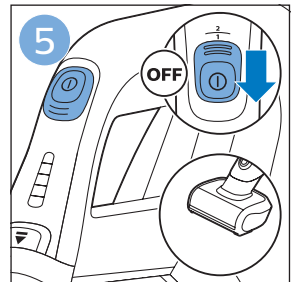

FC6729
FC6728

FC6729

A diagram showing the razor head with a blue arrow pointing to the blade slot. To the right is a circular icon containing a person reading a book and a warning symbol (exclamation mark in a triangle).