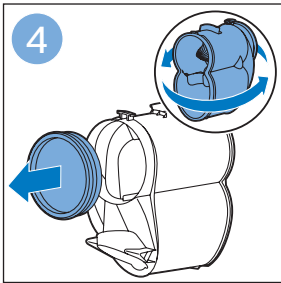

FC6729
FC6728

FC6729

A diagram showing the razor head with a blue arrow pointing to the blade slot. To the right is a circular icon containing a person reading a book and a warning symbol (exclamation mark in a triangle).