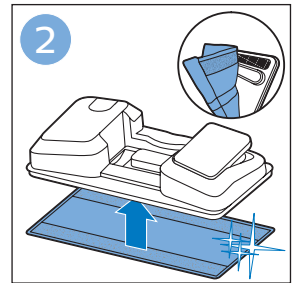

FC6729
FC6728

FC6729

A diagram showing the razor head with a blue arrow pointing to the blade slot. To the right is a circular icon containing a person reading a book and a warning symbol (exclamation mark in a triangle).