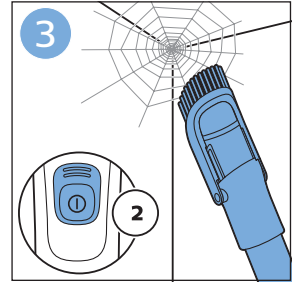

FC6729
FC6728

FC6729

A diagram showing the razor head with a blue arrow pointing to the blade slot. To the right is a circular icon containing a person reading a book and a warning symbol (exclamation mark in a triangle).