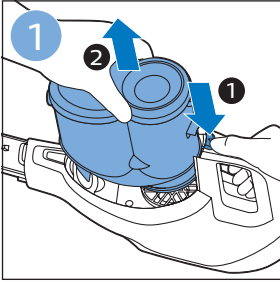

FC6729
FC6728

FC6729

A diagram showing the razor head with a blue arrow pointing to the blade slot. To the right is a circular icon containing a person reading a book and a warning symbol (exclamation mark in a triangle).