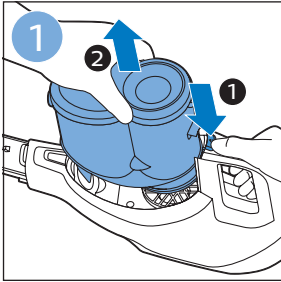

FC6729
FC6728

FC6729

A diagram showing the razor head with a blue arrow pointing to the blade slot. To the right is a circular icon containing a person reading a book and a warning symbol (exclamation mark in a triangle).