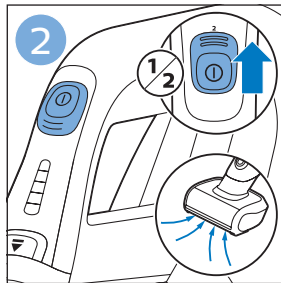

FC6729
FC6728

FC6729

A diagram showing the razor head with a blue arrow pointing to the blade slot. To the right is a circular icon containing a person reading a book and a warning symbol (exclamation mark in a triangle).