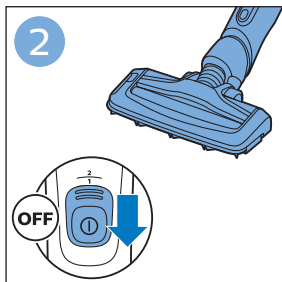

FC6729
FC6728

FC6729

A diagram showing the razor head with a blue arrow pointing to the blade slot. To the right is a circular icon containing a person reading a book and a warning symbol (exclamation mark in a triangle).