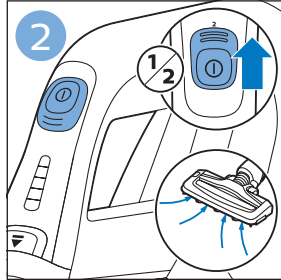

FC6729
FC6728

FC6729

A diagram showing the razor head with a blue arrow pointing to the blade slot. To the right is a circular icon containing a person reading a book and a warning symbol (exclamation mark in a triangle).