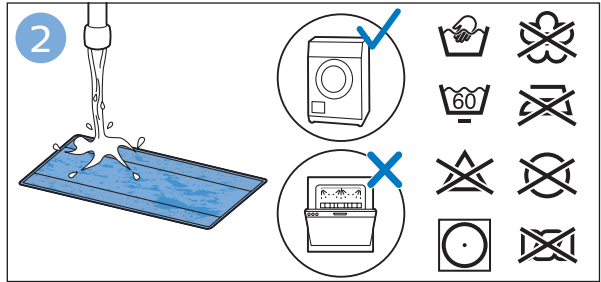

FC6729
FC6728

FC6729

A diagram showing the razor head with a blue arrow pointing to the blade slot. To the right is a circular icon containing a person reading a book and a warning symbol (exclamation mark in a triangle).