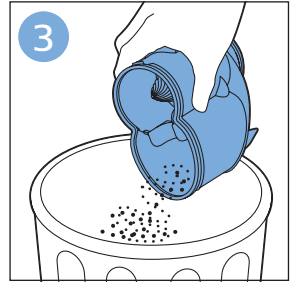

FC6729
FC6728

FC6729

A diagram showing the razor head with a blue arrow pointing to the blade slot. To the right is a circular icon containing a person reading a book and a warning symbol (exclamation mark in a triangle).