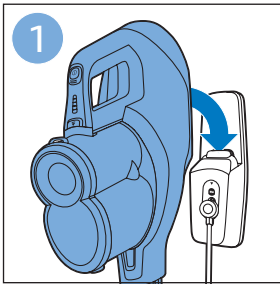

FC6729
FC6728

FC6729

A diagram showing the razor head with a blue arrow pointing to the blade slot. To the right is a circular icon containing a person reading a book and a warning symbol (exclamation mark in a triangle).