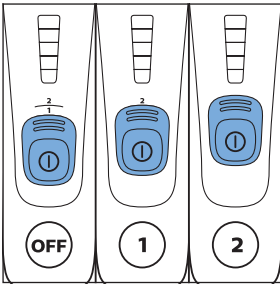

PHILIPS

SpeedPro
Aqua

FC6729, FC6728,
FC6719, FC6718

| | | | | | |
|----------------------------------------------------------------------------------------------------|----|-------------------------------------------------------------------------------------|-------------------------------------------------------------------------------------|--------------------------------------------------------------------------------------------|----|
|  | 3 |  |  |  | 12 |
|  | 4 |  |  |  | 13 |
|  | 4 |  |  | | 14 |
|  | 4 |  |  | | 14 |
|  | 5 |  | | | 15 |
|  | 5 |  |  | | 16 |
|  | 6 |  |  |  | 17 |
|  FC6729 FC6728 | 8 |  |  |  | 17 |
|  | 9 |  |  |  | 18 |
|  | 10 |  |  |  FC6729 | 18 |
|  FC6729 | 10 |  | | | 19 |
|  | 11 |  | | | 19 |
|  | 11 | | | | |

FC6729
FC6728

FC6729

A diagram showing the razor head with a blue arrow pointing to the blade slot. To the right is a circular icon containing a person reading a book and a warning symbol (exclamation mark in a triangle).