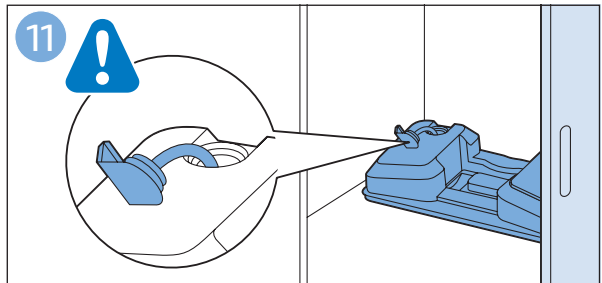

FC6729
FC6728

FC6729

A diagram showing the razor head with a blue arrow pointing to the blade slot. To the right is a circular icon containing a person reading a book and a warning symbol (exclamation mark in a triangle).