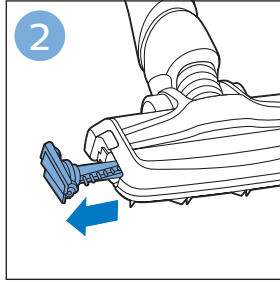

FC6729
FC6728

FC6729

A diagram showing the razor head with a blue arrow pointing to the blade slot. To the right is a circular icon containing a person reading a book and a warning symbol (exclamation mark in a triangle).