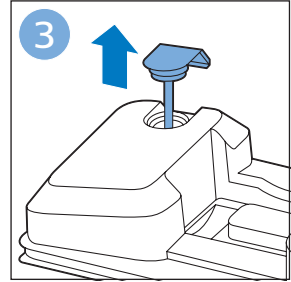

FC6729
FC6728

FC6729

A diagram showing the razor head with a blue arrow pointing to the blade slot. To the right is a circular icon containing a person reading a book and a warning symbol (exclamation mark in a triangle).