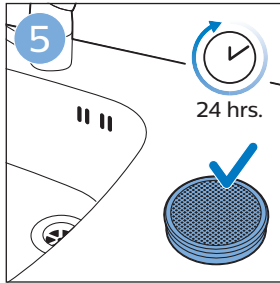

FC6729
FC6728

FC6729

A diagram showing the razor head with a blue arrow pointing to the blade slot. To the right is a circular icon containing a person reading a book and a warning symbol (exclamation mark in a triangle).