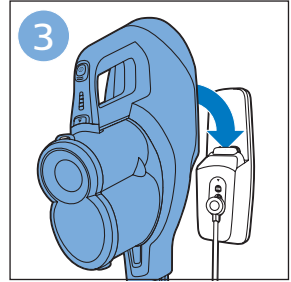

FC6729
FC6728

FC6729

A diagram showing the razor head with a blue arrow pointing to the blade slot. To the right is a circular icon containing a person reading a book and a warning symbol (exclamation mark in a triangle).