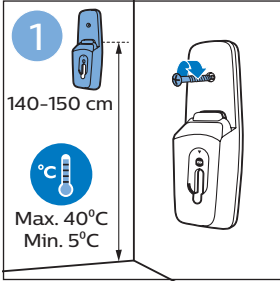

FC6729
FC6728

FC6729

A diagram showing the razor head with a blue arrow pointing to the blade slot. To the right is a circular icon containing a person reading a book and a warning symbol (exclamation mark in a triangle).