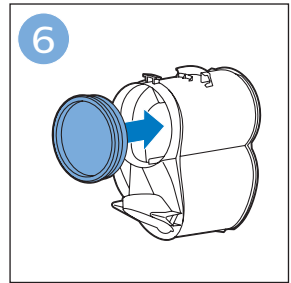

FC6729
FC6728

FC6729

A diagram showing the razor head with a blue arrow pointing to the blade slot. To the right is a circular icon containing a person reading a book and a warning symbol (exclamation mark in a triangle).