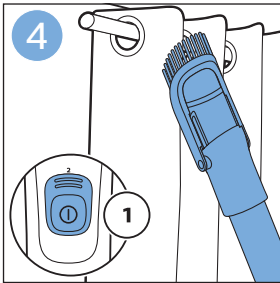

FC6729
FC6728

FC6729

A diagram showing the razor head with a blue arrow pointing to the blade slot. To the right is a circular icon containing a person reading a book and a warning symbol (exclamation mark in a triangle).