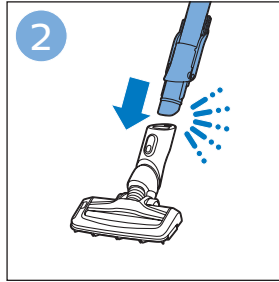

FC6729
FC6728

FC6729

A diagram showing the razor head with a blue arrow pointing to the blade slot. To the right is a circular icon containing a person reading a book and a warning symbol (exclamation mark in a triangle).