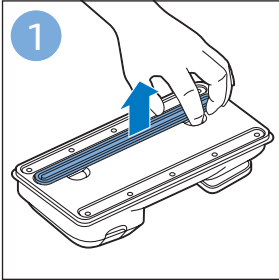

FC6729
FC6728

FC6729

A diagram showing the razor head with a blue arrow pointing to the blade slot. To the right is a circular icon containing a person reading a book and a warning symbol (exclamation mark in a triangle).