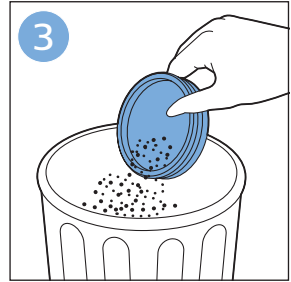

FC6729
FC6728

FC6729

A diagram showing the razor head with a blue arrow pointing to the blade slot. To the right is a circular icon containing a person reading a book and a warning symbol (exclamation mark in a triangle).