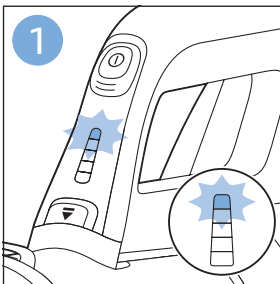

FC6729
FC6728

FC6729

A diagram showing the razor head with a blue arrow pointing to the blade slot. To the right is a circular icon containing a person reading a book and a warning symbol (exclamation mark in a triangle).