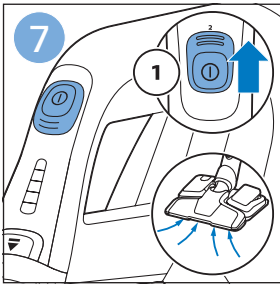

FC6729
FC6728

FC6729

A diagram showing the razor head with a blue arrow pointing to the blade slot. To the right is a circular icon containing a person reading a book and a warning symbol (exclamation mark in a triangle).