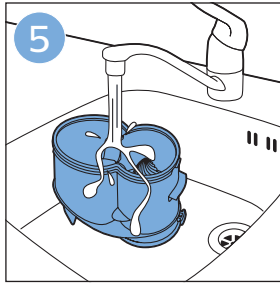

FC6729
FC6728

FC6729

A diagram showing the razor head with a blue arrow pointing to the blade slot. To the right is a circular icon containing a person reading a book and a warning symbol (exclamation mark in a triangle).