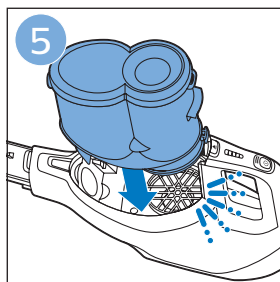

FC6729
FC6728

FC6729

A diagram showing the razor head with a blue arrow pointing to the blade slot. To the right is a circular icon containing a person reading a book and a warning symbol (exclamation mark in a triangle).