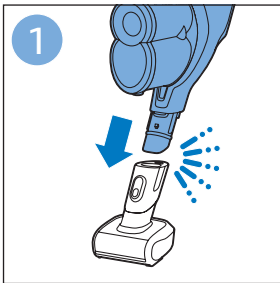

FC6729
FC6728

FC6729

A diagram showing the razor head with a blue arrow pointing to the blade slot. To the right is a circular icon containing a person reading a book and a warning symbol (exclamation mark in a triangle).