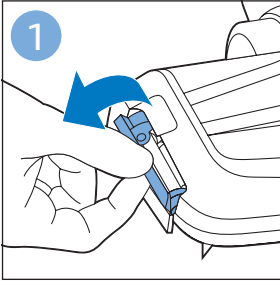

FC6729
FC6728

FC6729

A diagram showing the razor head with a blue arrow pointing to the blade slot. To the right is a circular icon containing a person reading a book and a warning symbol (exclamation mark in a triangle).