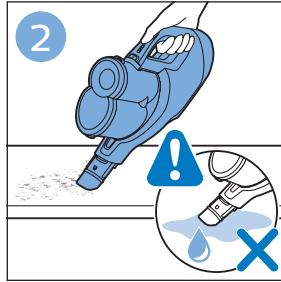

PHILIPS

SpeedPro
Aqua

FC6729, FC6728,
FC6719, FC6718

| | | | | | |
|----------------------------------------------------------------------------------------------------|----|-------------------------------------------------------------------------------------|-------------------------------------------------------------------------------------|--------------------------------------------------------------------------------------------|----|
|  | 3 |  |  |  | 12 |
|  | 4 |  |  |  | 13 |
|  | 4 |  |  | | 14 |
|  | 4 |  |  | | 14 |
|  | 5 |  | | | 15 |
|  | 5 |  |  | | 16 |
|  | 6 |  |  |  | 17 |
|  FC6729 FC6728 | 8 |  |  |  | 17 |
|  | 9 |  |  |  | 18 |
|  | 10 |  |  |  FC6729 | 18 |
|  FC6729 | 10 |  | | | 19 |
|  | 11 |  | | | 19 |
|  | 11 | | | | |

FC6729
FC6728

FC6729

A diagram showing the razor head with a blue arrow pointing to the blade slot. To the right is a circular icon containing a person reading a book and a warning symbol (exclamation mark in a triangle).