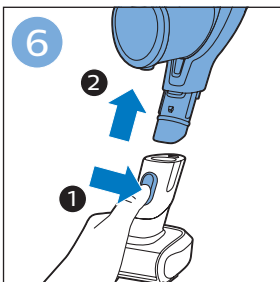

FC6729
FC6728

FC6729

A diagram showing the razor head with a blue arrow pointing to the blade slot. To the right is a circular icon containing a person reading a book and a warning symbol (exclamation mark in a triangle).