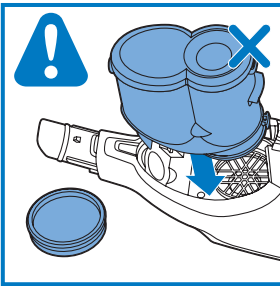

FC6729
FC6728

FC6729

A diagram showing the razor head with a blue arrow pointing to the blade slot. To the right is a circular icon containing a person reading a book and a warning symbol (exclamation mark in a triangle).