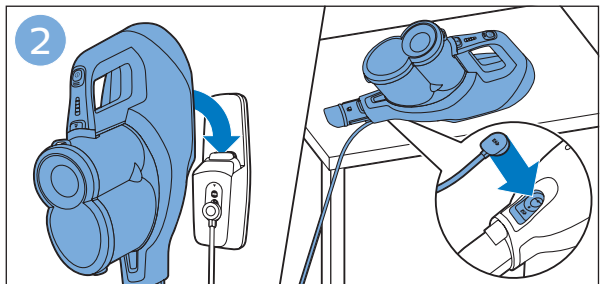

FC6729
FC6728

FC6729

A diagram showing the razor head with a blue arrow pointing to the blade slot. To the right is a circular icon containing a person reading a book and a warning symbol (exclamation mark in a triangle).