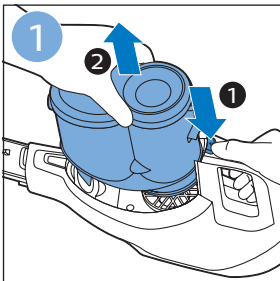

FC6729
FC6728

FC6729

A diagram showing the razor head with a blue arrow pointing to the blade slot. To the right is a circular icon containing a person reading a book and a warning symbol (exclamation mark in a triangle).