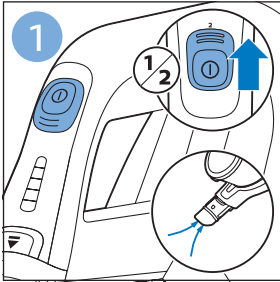

FC6729
FC6728

FC6729

A diagram showing the razor head with a blue arrow pointing to the blade slot. To the right is a circular icon containing a person reading a book and a warning symbol (exclamation mark in a triangle).