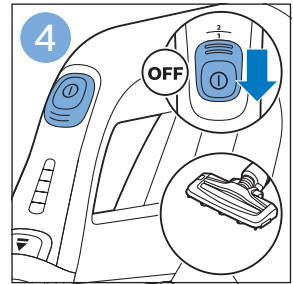

FC6729
FC6728

FC6729

A diagram showing the razor head with a blue arrow pointing to the blade slot. To the right is a circular icon containing a person reading a book and a warning symbol (exclamation mark in a triangle).