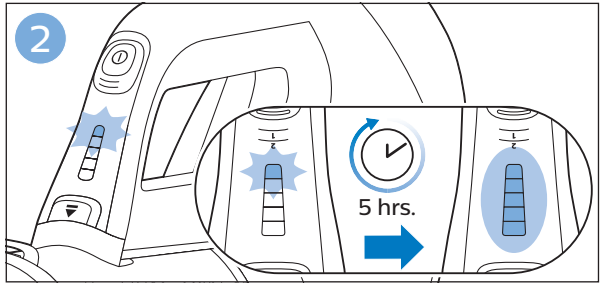

FC6729
FC6728

FC6729

A diagram showing the razor head with a blue arrow pointing to the blade slot. To the right is a circular icon containing a person reading a book and a warning symbol (exclamation mark in a triangle).