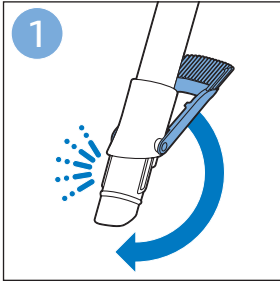

FC6729
FC6728

FC6729

A diagram showing the razor head with a blue arrow pointing to the blade slot. To the right is a circular icon containing a person reading a book and a warning symbol (exclamation mark in a triangle).