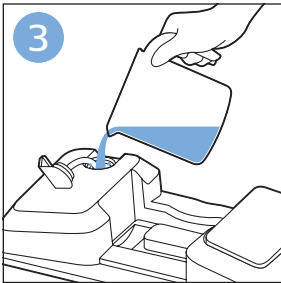

FC6729
FC6728

FC6729

A diagram showing the razor head with a blue arrow pointing to the blade slot. To the right is a circular icon containing a person reading a book and a warning symbol (exclamation mark in a triangle).