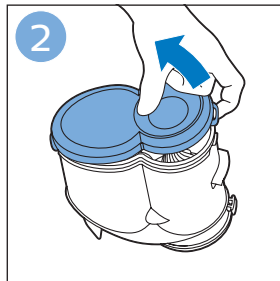

FC6729
FC6728

FC6729

A diagram showing the razor head with a blue arrow pointing to the blade slot. To the right is a circular icon containing a person reading a book and a warning symbol (exclamation mark in a triangle).