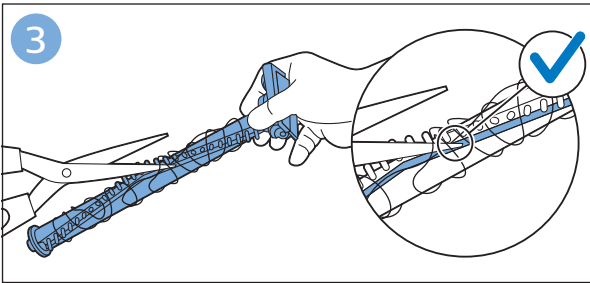

FC6729
FC6728

FC6729

A diagram showing the razor head with a blue arrow pointing to the blade slot. To the right is a circular icon containing a person reading a book and a warning symbol (exclamation mark in a triangle).