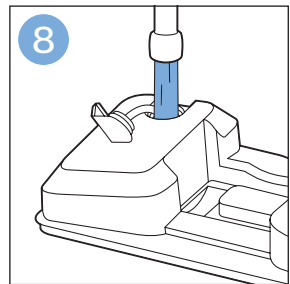

FC6729
FC6728

FC6729

A diagram showing the razor head with a blue arrow pointing to the blade slot. To the right is a circular icon containing a person reading a book and a warning symbol (exclamation mark in a triangle).