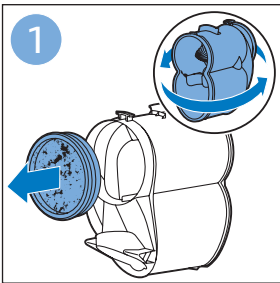

FC6729
FC6728

FC6729

A diagram showing the razor head with a blue arrow pointing to the blade slot. To the right is a circular icon containing a person reading a book and a warning symbol (exclamation mark in a triangle).