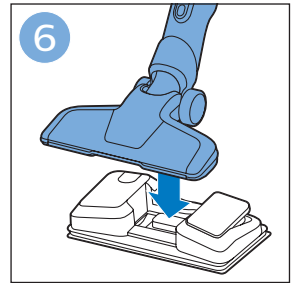

FC6729
FC6728

FC6729

A diagram showing the razor head with a blue arrow pointing to the blade slot. To the right is a circular icon containing a person reading a book and a warning symbol (exclamation mark in a triangle).