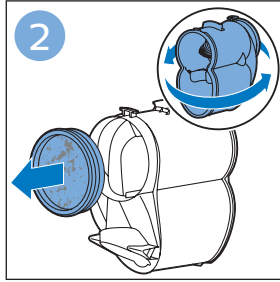

FC6729
FC6728

FC6729

A diagram showing the razor head with a blue arrow pointing to the blade slot. To the right is a circular icon containing a person reading a book and a warning symbol (exclamation mark in a triangle).