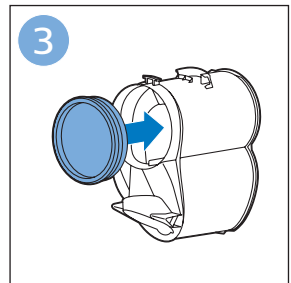

FC6729
FC6728

FC6729

A diagram showing the razor head with a blue arrow pointing to the blade slot. To the right is a circular icon containing a person reading a book and a warning symbol (exclamation mark in a triangle).