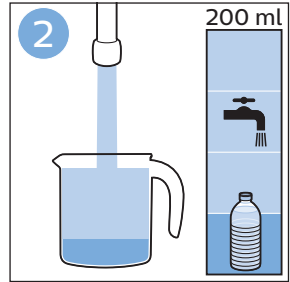

FC6729
FC6728

FC6729

A diagram showing the razor head with a blue arrow pointing to the blade slot. To the right is a circular icon containing a person reading a book and a warning symbol (exclamation mark in a triangle).