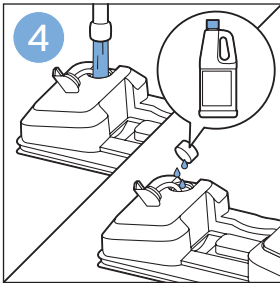

FC6729
FC6728

FC6729

A diagram showing the razor head with a blue arrow pointing to the blade slot. To the right is a circular icon containing a person reading a book and a warning symbol (exclamation mark in a triangle).