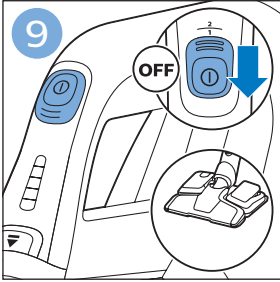

FC6729
FC6728

FC6729

A diagram showing the razor head with a blue arrow pointing to the blade slot. To the right is a circular icon containing a person reading a book and a warning symbol (exclamation mark in a triangle).