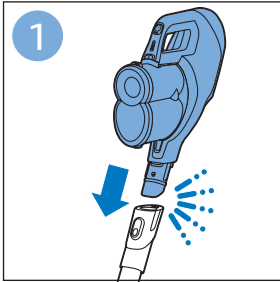

FC6729
FC6728

FC6729

A diagram showing the razor head with a blue arrow pointing to the blade slot. To the right is a circular icon containing a person reading a book and a warning symbol (exclamation mark in a triangle).