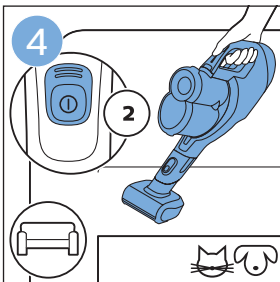

FC6729
FC6728

FC6729

A diagram showing the razor head with a blue arrow pointing to the blade slot. To the right is a circular icon containing a person reading a book and a warning symbol (exclamation mark in a triangle).