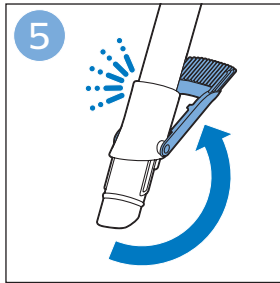

FC6729
FC6728

FC6729

A diagram showing the razor head with a blue arrow pointing to the blade slot. To the right is a circular icon containing a person reading a book and a warning symbol (exclamation mark in a triangle).