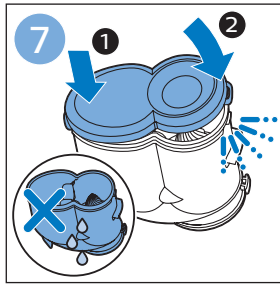

FC6729
FC6728

FC6729

A diagram showing the razor head with a blue arrow pointing to the blade slot. To the right is a circular icon containing a person reading a book and a warning symbol (exclamation mark in a triangle).