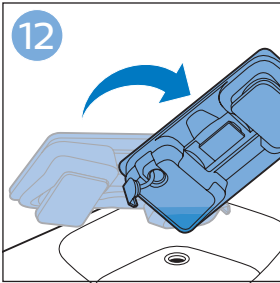

FC6729
FC6728

FC6729

A diagram showing the razor head with a blue arrow pointing to the blade slot. To the right is a circular icon containing a person reading a book and a warning symbol (exclamation mark in a triangle).