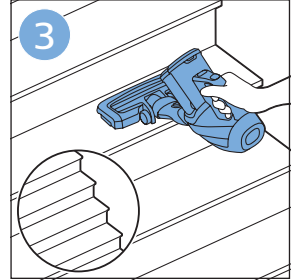

FC6729
FC6728

FC6729

A diagram showing the razor head with a blue arrow pointing to the blade slot. To the right is a circular icon containing a person reading a book and a warning symbol (exclamation mark in a triangle).