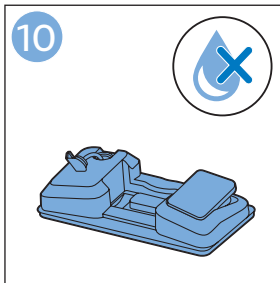

FC6729
FC6728

FC6729

A diagram showing the razor head with a blue arrow pointing to the blade slot. To the right is a circular icon containing a person reading a book and a warning symbol (exclamation mark in a triangle).