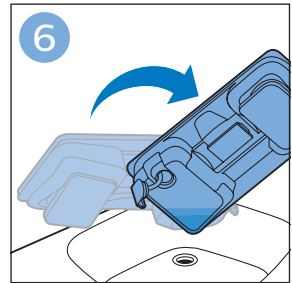

FC6729
FC6728

FC6729

A diagram showing the razor head with a blue arrow pointing to the blade slot. To the right is a circular icon containing a person reading a book and a warning symbol (exclamation mark in a triangle).