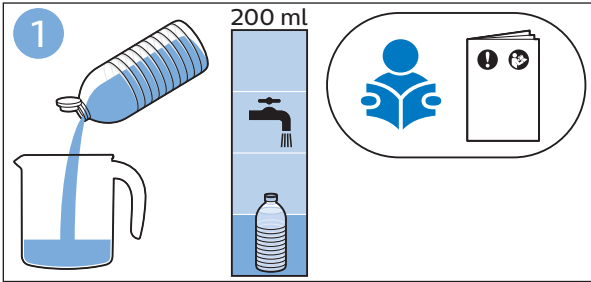

FC6729
FC6728

FC6729

A diagram showing the razor head with a blue arrow pointing to the blade slot. To the right is a circular icon containing a person reading a book and a warning symbol (exclamation mark in a triangle).