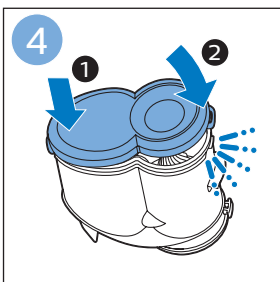

FC6729
FC6728

FC6729

A diagram showing the razor head with a blue arrow pointing to the blade slot. To the right is a circular icon containing a person reading a book and a warning symbol (exclamation mark in a triangle).