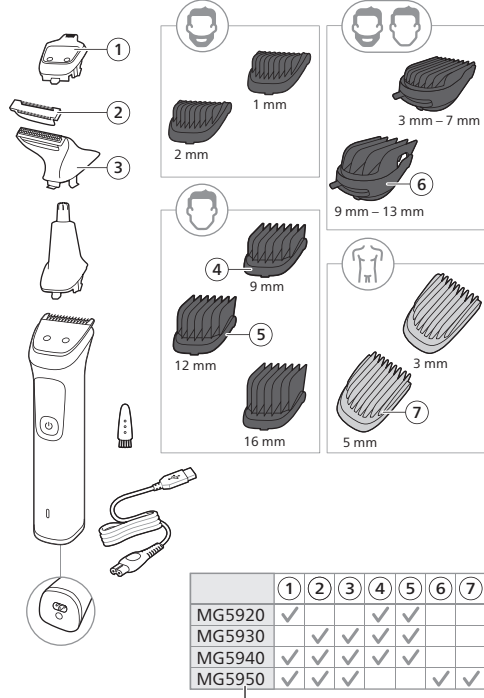

PHILIPS

MG5920
MG5930
MG5940
MG5950

	1	2	3	4	5	6	7
MG5920	✓			✓	✓		
MG5930	✓	✓	✓	✓	✓		
MG5940	✓	✓	✓	✓	✓		
MG5950	✓	✓	✓			✓	✓