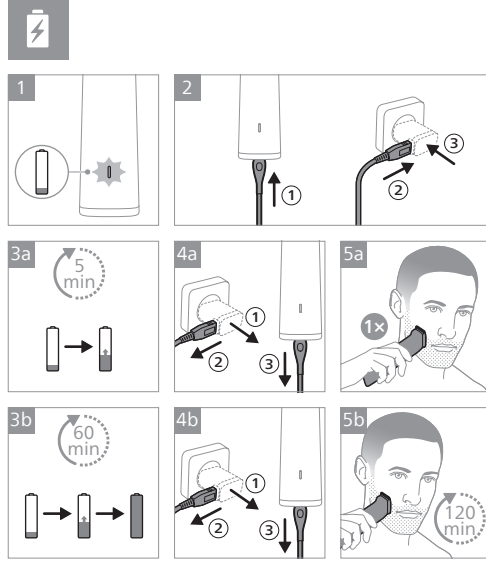

>75 % recycled paper

© 2023 Koninklijke Philips N.V.
All rights reserved
3000.085.0827.2 (26/06/2023)

PHILIPS
Pencukur Listrik MG5920
5 Vdc, 1A
Diproduksi oleh:
Panbil Industrial Estate Factory
B1 Lot 1-6, B2A Lot 1,
Lot 11-17, Lot 20-24, Mukha Kuning,
Batam 29433 - Indonesia
No. Reg: PMKG.250.05.2023