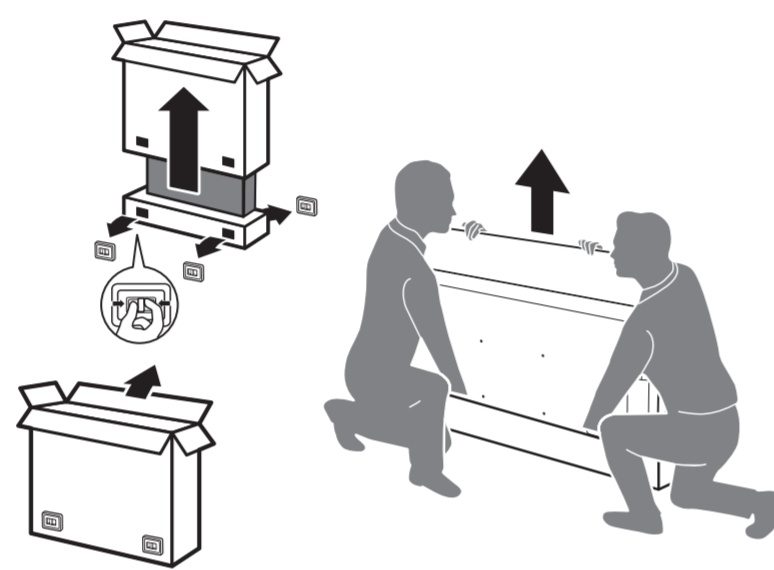

(77")

Register to find out more and get support
www.philips.com/TVsupport

A 48"/55"

65"/77"

1

B

2

3

R + L

48"/65"

55"

77"

1

2 Wall Mount dimensions (x, y) Dimensioni del montaggio a parete (x, y)

- 48" 300x300mm M6 (L: 10mm~15mm) 121 cm
- 55" 300x300mm M6 (L: 10mm~15mm) 139 cm
- 65" 300x300mm M6 (L: 10mm~15mm) 164 cm
- 77" 400x300mm M6 (L: 10mm~22mm) 194 cm