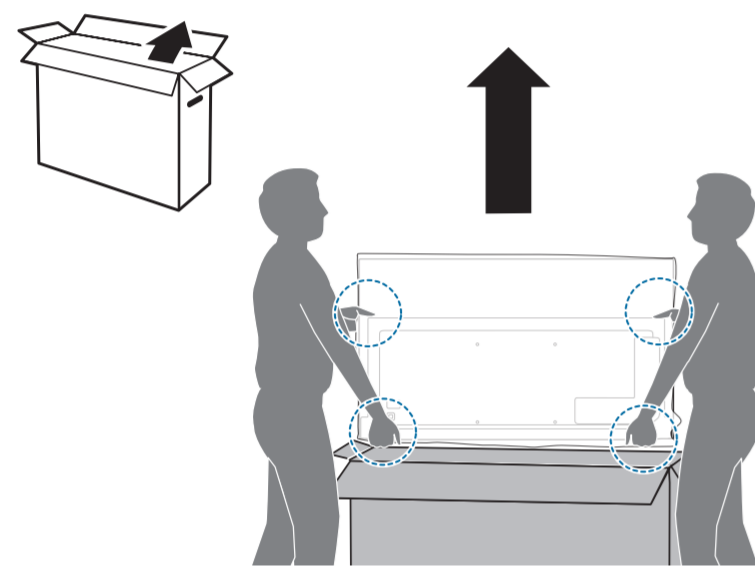

48"/65"

55"

77"

x2

- 48" (M5xL16) : x4
- 55" (M4xL18) : x4
- 65" (M5xL20) : x4
- 77" (M5xL22) : x6
- 55"/65" : x4

(EU)

(77")

(UK)

(77")

Register to find out more and get support
www.philips.com/TVsupport

A 48"/55"