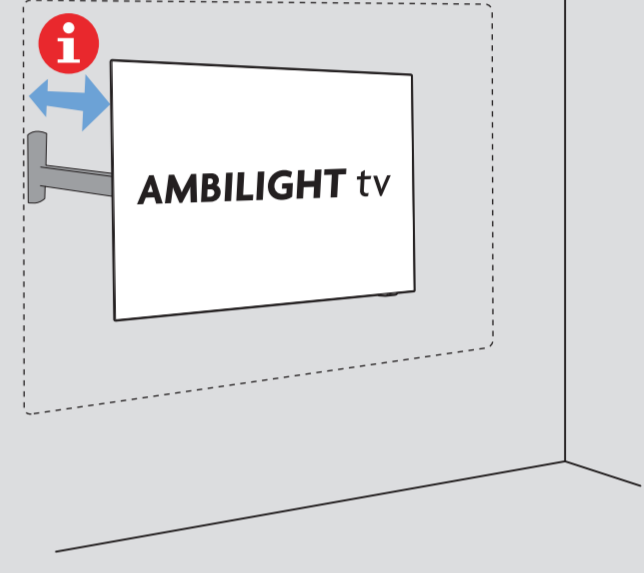

(77")

Register to find out more and get support
www.philips.com/TVsupport

A 48"/55"

65"/77"

1

B

2

3

R + L

48"/65"

55"

77"

1

2 Wall Mount dimensions (x, y) Dimensioni del montaggio a parete (x, y)

- 48" 300x300mm M6 (L: 10mm~15mm) 121 cm
- 55" 300x300mm M6 (L: 10mm~15mm) 139 cm
- 65" 300x300mm M6 (L: 10mm~15mm) 164 cm
- 77" 400x300mm M6 (L: 10mm~22mm) 194 cm