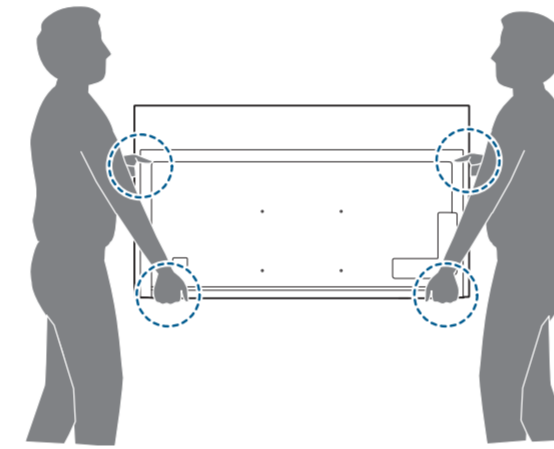

(77")

Register to find out more and get support
www.philips.com/TVsupport

A 48"/55"

65"/77"

1

B

2

3

R + L

48"/65"

55"

77"

1

2 Wall Mount dimensions (x, y) Dimensioni del montaggio a parete (x, y)

- 48" 300x300mm M6 (L: 10mm~15mm) 121 cm
- 55" 300x300mm M6 (L: 10mm~15mm) 139 cm
- 65" 300x300mm M6 (L: 10mm~15mm) 164 cm
- 77" 400x300mm M6 (L: 10mm~22mm) 194 cm