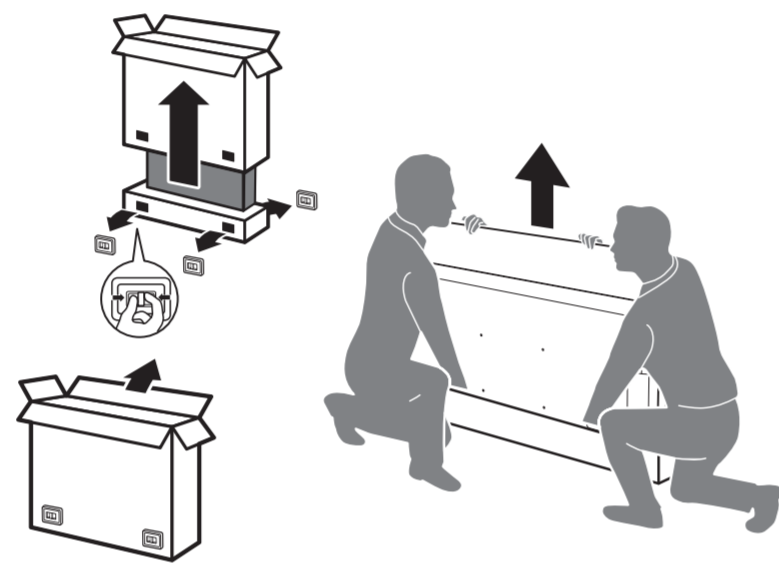

(77")

Register to find out more and get support
www.philips.com/TVsupport

A 48"/55"

65"/77"

1

B

2

3

R + L

48"/65"

55"

77"

1

2 Wall Mount dimensions (x, y) Dimensioni del montaggio a parete (x, y)

- 48" 300x300mm M6 (L: 10mm~15mm) 121 cm
- 55" 300x300mm M6 (L: 10mm~15mm) 139 cm
- 65" 300x300mm M6 (L: 10mm~15mm) 164 cm
- 77" 400x300mm M6 (L: 10mm~22mm) 194 cm