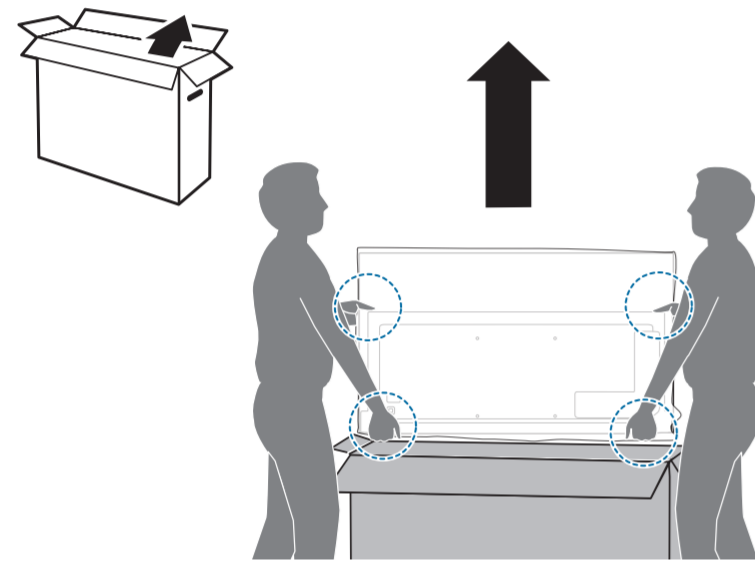

48"/65"

55"

77"

x2

- 48" (M5xL16) : x4
- 55" (M4xL18) : x4
- 65" (M5xL20) : x4
- 77" (M5xL22) : x6
- 55"/65" : x4

(EU)

(77")

(UK)

(77")

Register to find out more and get support
www.philips.com/TVsupport

A 48"/55"