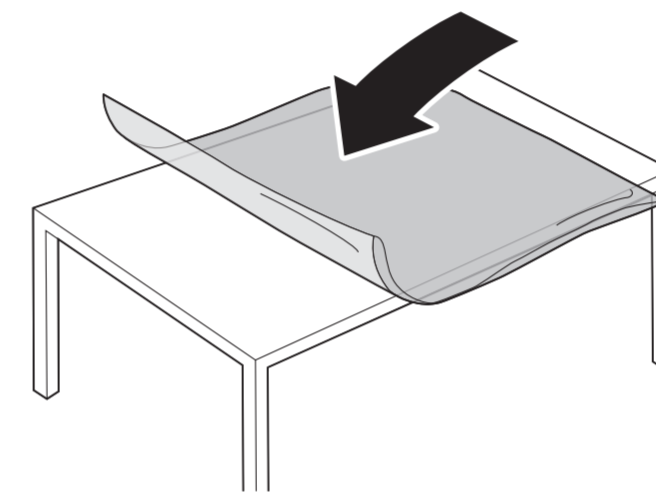

(77")

Register to find out more and get support
www.philips.com/TVsupport

A 48"/55"

65"/77"

1

B

2

3

R + L

48"/65"

55"

77"

1

2 Wall Mount dimensions (x, y) Dimensioni del montaggio a parete (x, y)

- 48" 300x300mm M6 (L: 10mm~15mm) 121 cm
- 55" 300x300mm M6 (L: 10mm~15mm) 139 cm
- 65" 300x300mm M6 (L: 10mm~15mm) 164 cm
- 77" 400x300mm M6 (L: 10mm~22mm) 194 cm