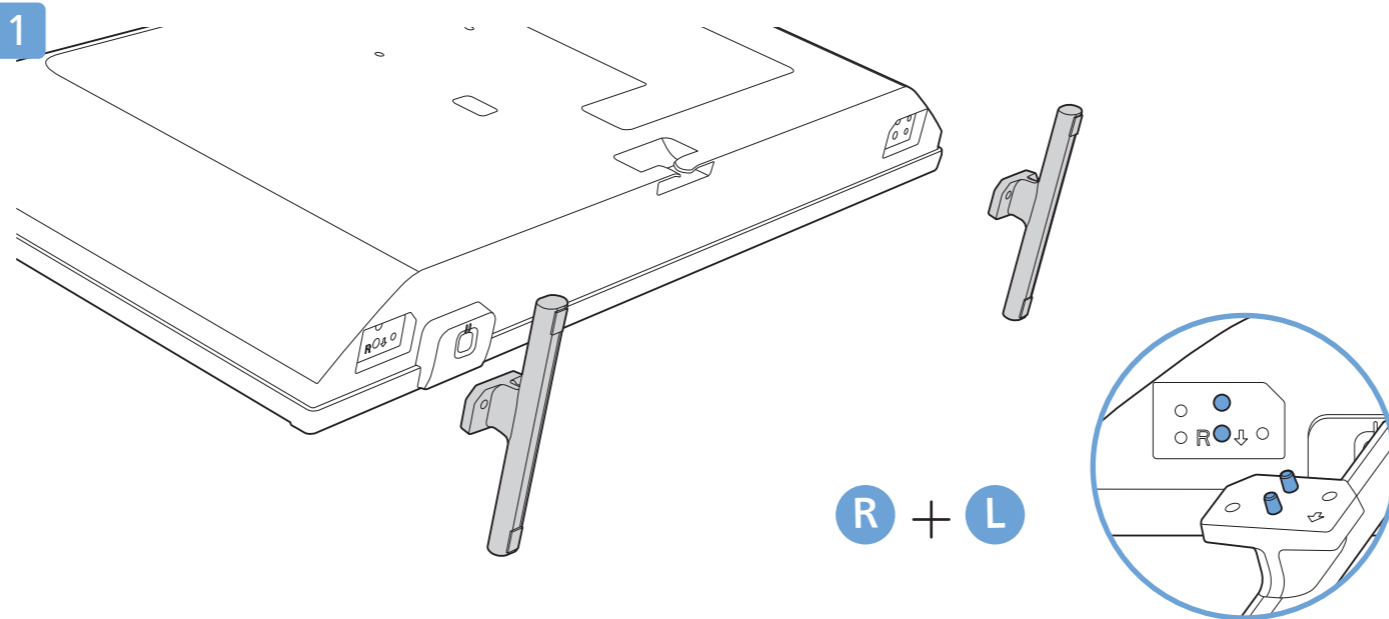

A

1

2

3

B

Wall Mount dimensions (x, y)
Dimensioni del montaggio a parete (x, y)

32" 100x100mm M4 (L: 8mm~10mm)

80 cm