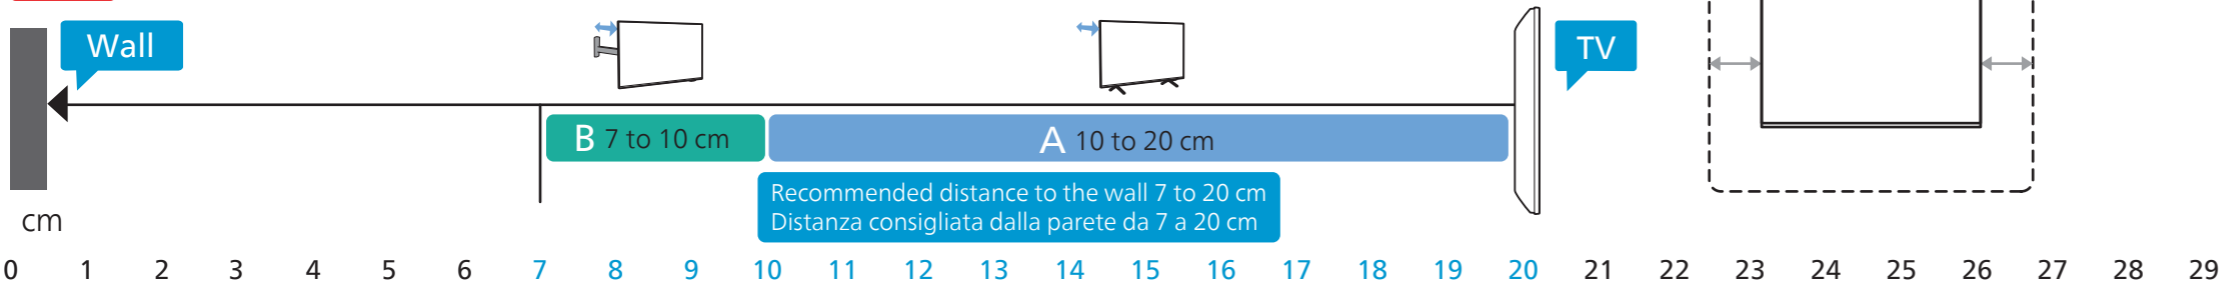

AMBILIGHT tv

All registered and unregistered trademarks are property of their respective owners. Specifications are subject to change without notice. Philips and the Philips Shield Emblem are registered trademarks of Koninklijke Philips N.V. and are used under license. This product has been manufactured by and is sold under the responsibility of TP Vision Europe B.V., and TP Vision Europe B.V. is the warrantor in relation to this product. 2024 © TP Vision Europe B.V. All rights reserved. www.philips.com/welcome