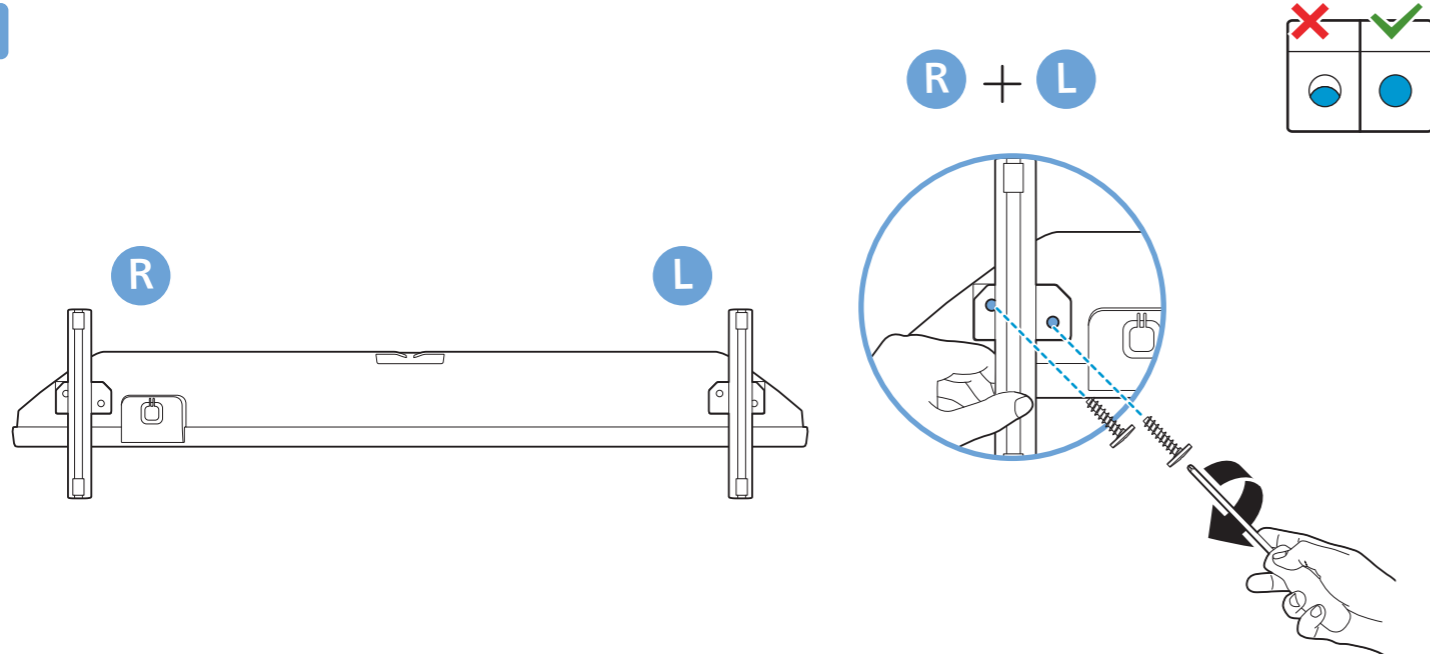

A

1

2

3

B

Wall Mount dimensions (x, y)
Dimensioni del montaggio a parete (x, y)

32" 100x100mm M4 (L: 8mm~10mm)

80 cm