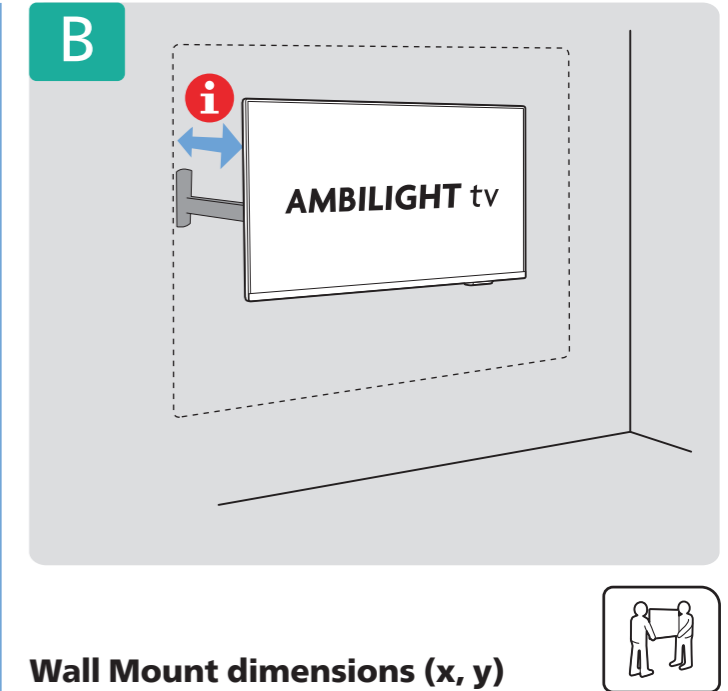

A

1

2

3

B

Wall Mount dimensions (x, y)
Dimensioni del montaggio a parete (x, y)

32" 100x100mm M4 (L: 8mm~10mm)

80 cm