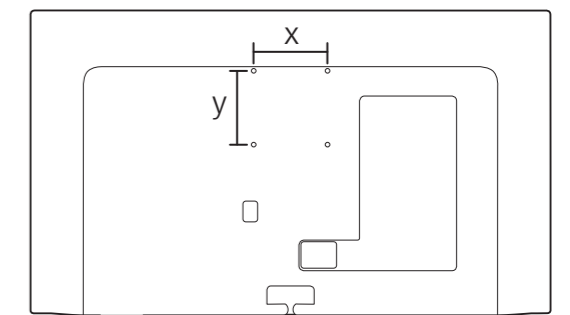

A

1

2

3

B

Wall Mount dimensions (x, y)
Dimensioni del montaggio a parete (x, y)

32" 100x100mm M4 (L: 8mm~10mm)

80 cm