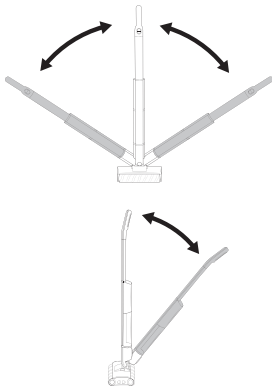

gorenje

Life Simplified

QUICK
GUIDE

FLOOR CLEANER

PURE GLIDE

1. Handle

2. Motor unit with brush

3. Cleaning kit

4. Adaptor

5. Storage base

🕒 2 min.

gorenje
Life Simplified