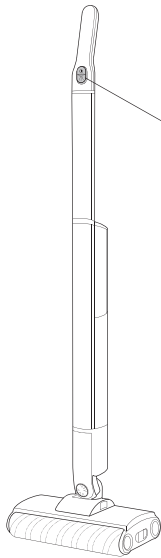

gorenje

Life Simplified

QUICK
GUIDE

FLOOR CLEANER

PURE GLIDE

1. Handle

2. Motor unit with brush

3. Cleaning kit

4. Adaptor

5. Storage base

🕒 2 min.

gorenje
Life Simplified