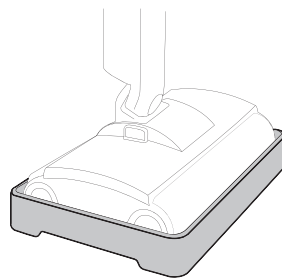

gorenje

Life Simplified

QUICK
GUIDE

FLOOR CLEANER

PURE GLIDE

1. Handle

2. Motor unit with brush

3. Cleaning kit