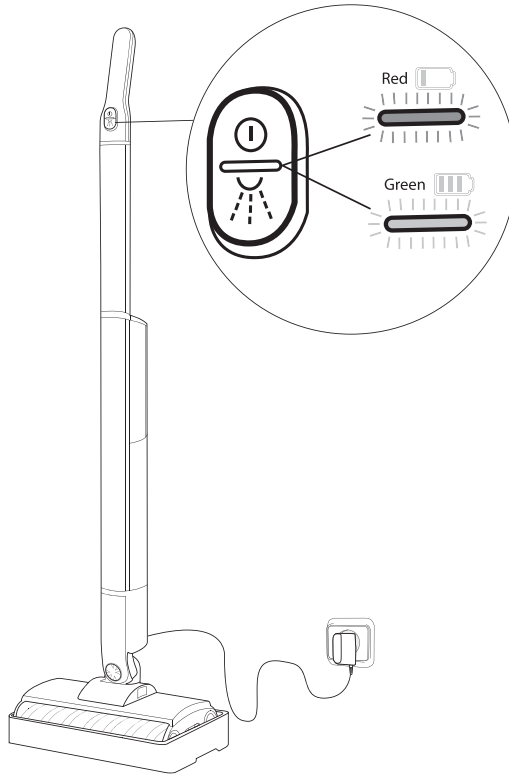

gorenje

Life Simplified

QUICK
GUIDE

FLOOR CLEANER

PURE GLIDE

1. Handle

2. Motor unit with brush

3. Cleaning kit

4. Adaptor

5. Storage base

🕒 2 min.

gorenje
Life Simplified