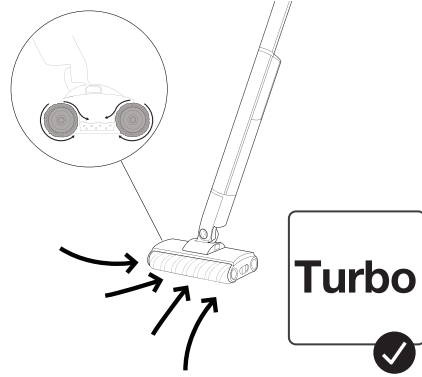

gorenje

Life Simplified

QUICK
GUIDE

FLOOR CLEANER

PURE GLIDE

1. Handle

2. Motor unit with brush

3. Cleaning kit