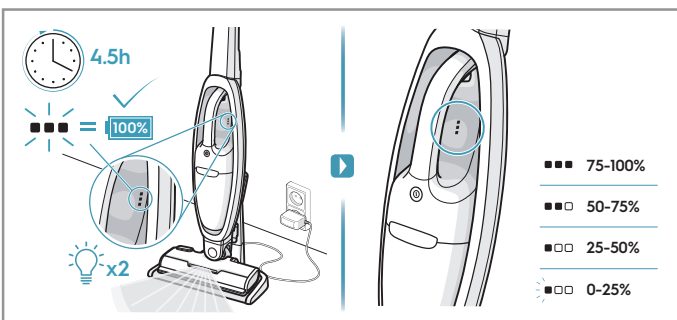

*

www.electrolux.com

** 18V : ADS-I3G-22 25013GPG
** 21.6V/25.2V : KSC-18W-350050HE