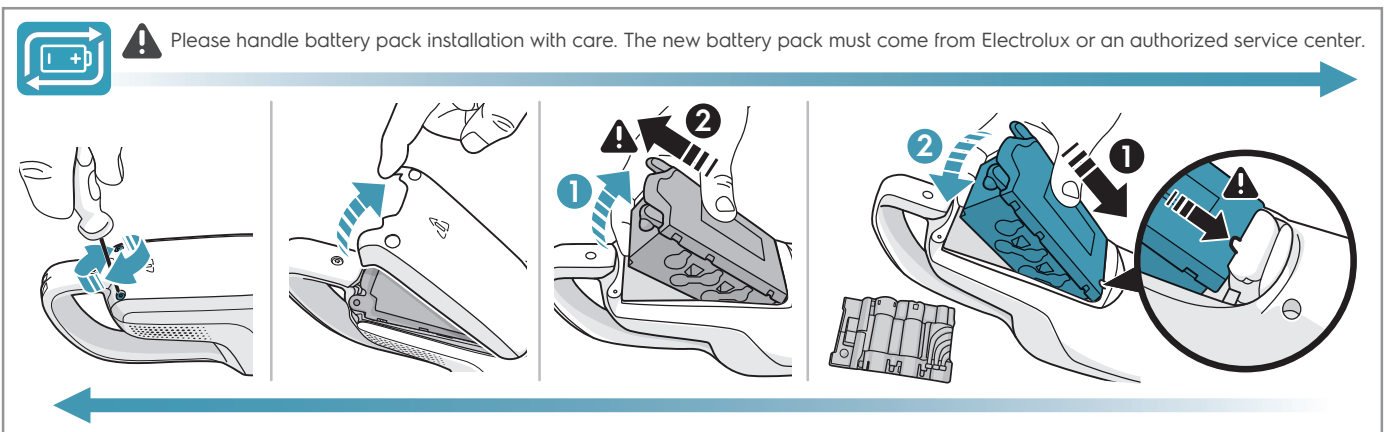

www.electrolux.com

** 18V : ADS-I3G-22 25013GPG
** 21.6V/25.2V : KSC-18W-350050HE

! Please handle battery pack installation with care. The new battery pack must come from Electrolux or an authorized service center.