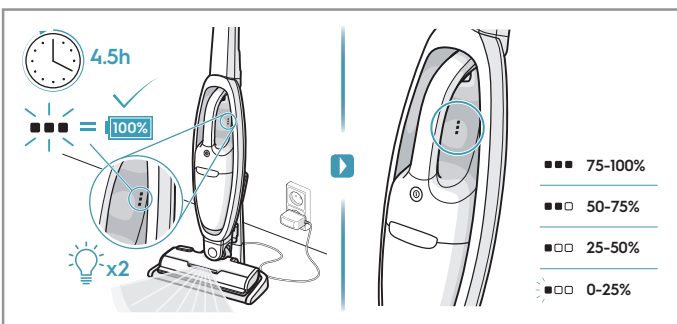

*

www.electrolux.com

** 18V : ADS-I3G-22 25013GPG
** 21.6V/25.2V : KSC-18W-350050HE