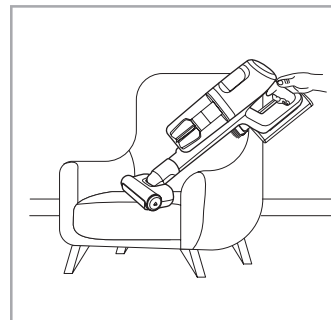

www.electrolux.com

2.5h 100%

- 100% 🔋
- 75-100%
- 50-75%
- 25-50%
- 0%

ADC-42FMG-35 35042EPG
ADC-42FMG-35 35042EPB

✗ ✗

✓ ✓

ON OFF

 www.shop.electrolux.com