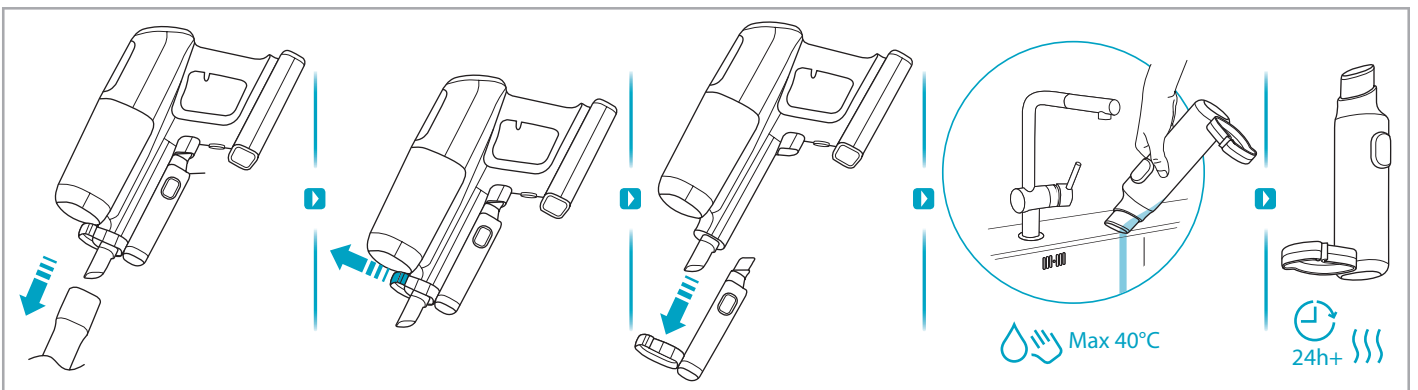

www.electrolux.com

2.5h 100%

- 100% 🔋
- 75-100%
- 50-75%
- 25-50%
- 0%

ADC-42FMG-35 35042EPG
ADC-42FMG-35 35042EPB

✗ ✗

✓ ✓

ON OFF

 www.shop.electrolux.com