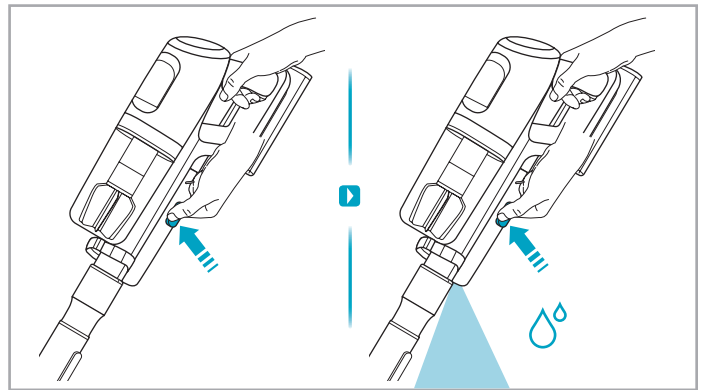

www.electrolux.com

2.5h 100%

- 100% 🔋
- 75-100%
- 50-75%
- 25-50%
- 0%

ADC-42FMG-35 35042EPG
ADC-42FMG-35 35042EPB

✗ ✗

✓ ✓

ON OFF

 www.shop.electrolux.com