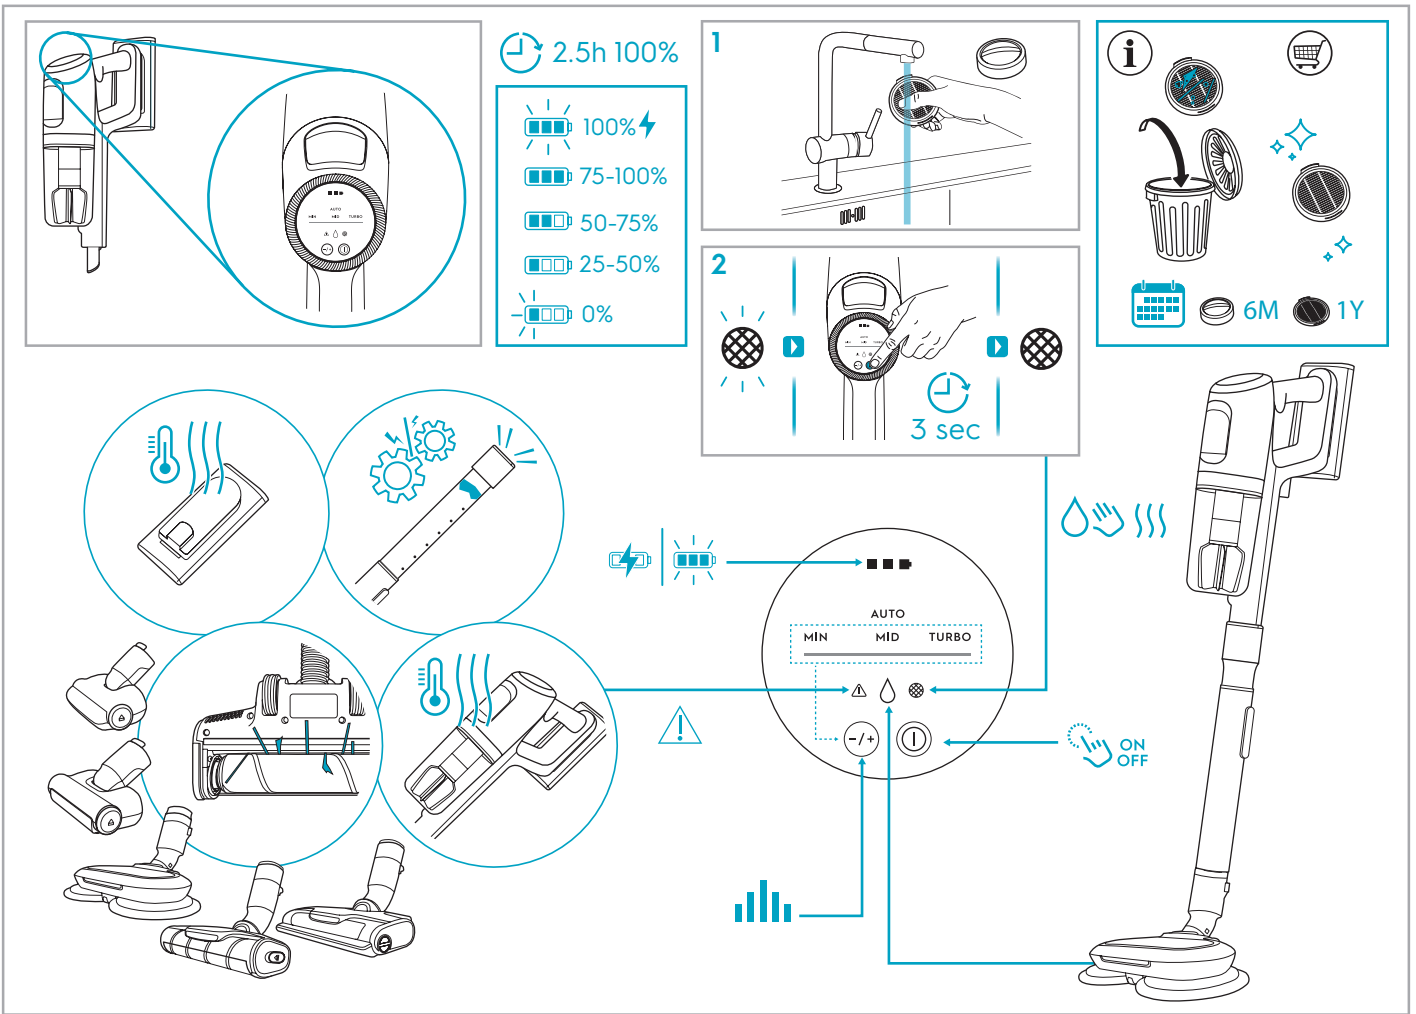

www.electrolux.com

2.5h 100%

- 100% 🔋
- 75-100%
- 50-75%
- 25-50%
- 0%

ADC-42FMG-35 35042EPG
ADC-42FMG-35 35042EPB

✗ ✗

✓ ✓

ON OFF

 www.shop.electrolux.com