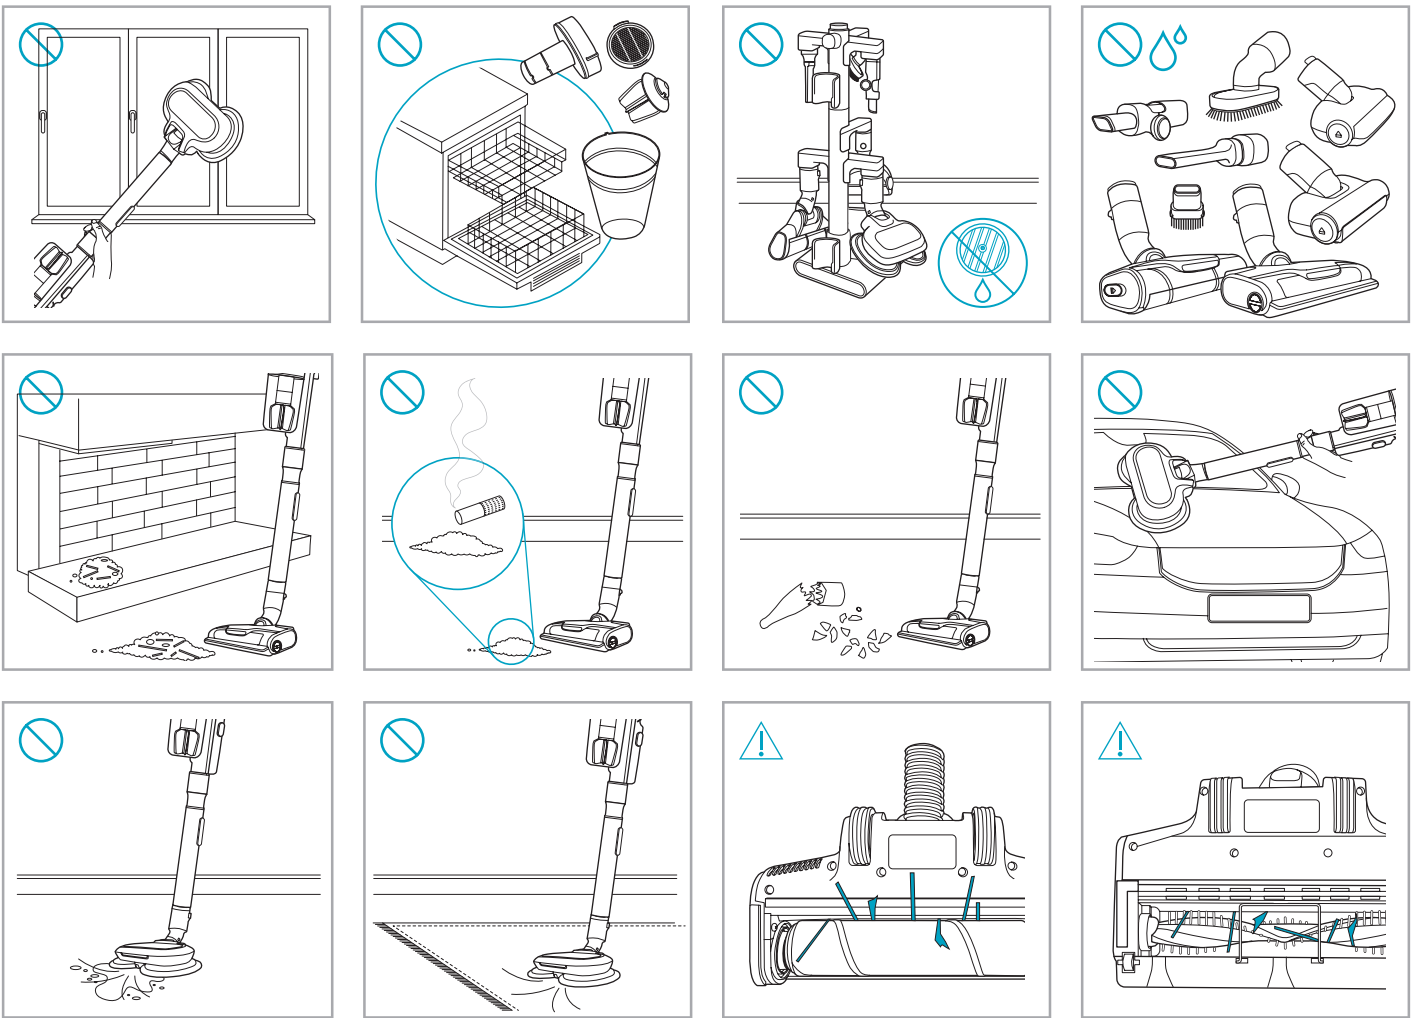

www.electrolux.com

2.5h 100%

- 100% 🔋
- 75-100%
- 50-75%
- 25-50%
- 0%

ADC-42FMG-35 35042EPG
ADC-42FMG-35 35042EPB

✗ ✗

✓ ✓

ON OFF

 www.shop.electrolux.com