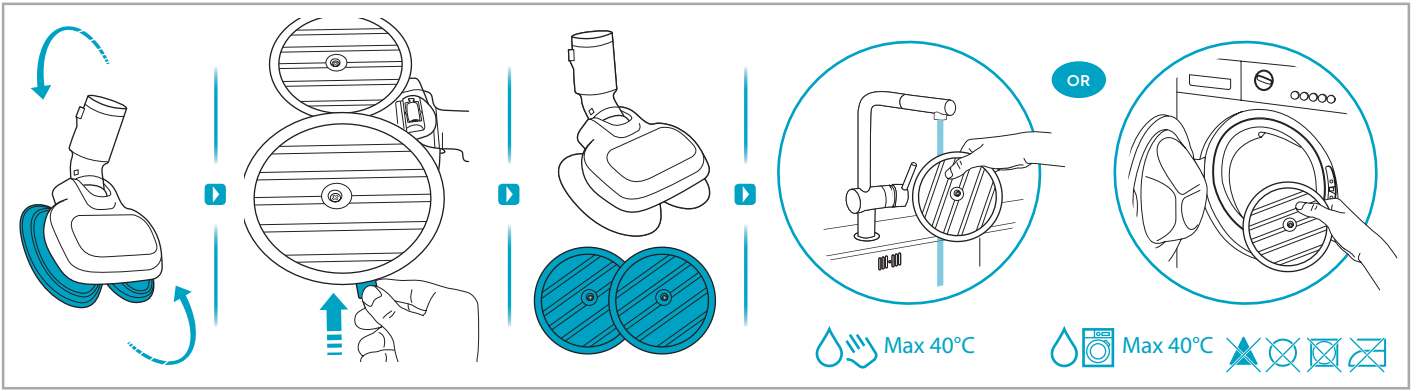

www.electrolux.com

2.5h 100%

- 100% 🔋
- 75-100%
- 50-75%
- 25-50%
- 0%

ADC-42FMG-35 35042EPG
ADC-42FMG-35 35042EPB

✗ ✗

✓ ✓

ON OFF

 www.shop.electrolux.com