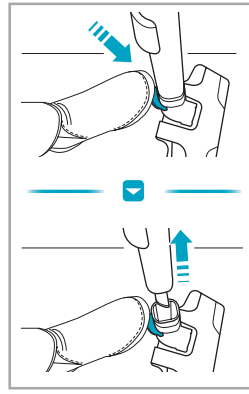

www.electrolux.com

2.5h 100%

- 100% 🔋
- 75-100%
- 50-75%
- 25-50%
- 0%

ADC-42FMG-35 35042EPG
ADC-42FMG-35 35042EPB

✗ ✗

✓ ✓

ON OFF

 www.shop.electrolux.com