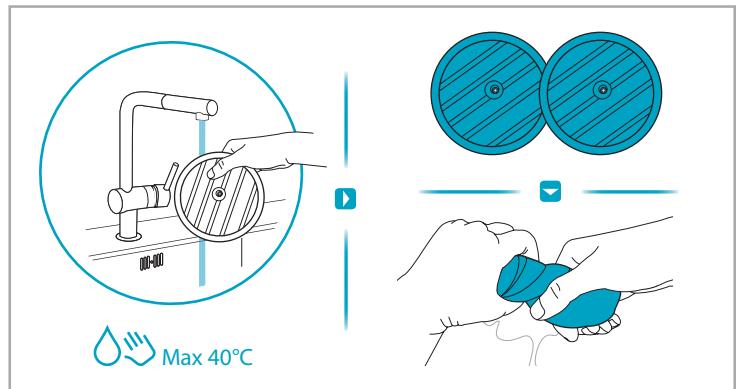

www.electrolux.com

2.5h 100%

- 100% 🔋
- 75-100%
- 50-75%
- 25-50%
- 0%

ADC-42FMG-35 35042EPG
ADC-42FMG-35 35042EPB

✗ ✗

✓ ✓

ON OFF

 www.shop.electrolux.com