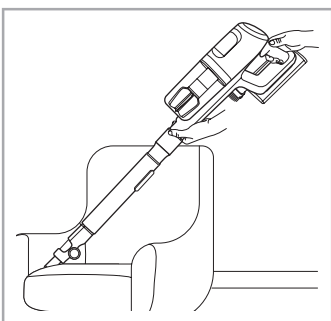

www.electrolux.com

2.5h 100%

- 100% 🔋
- 75-100%
- 50-75%
- 25-50%
- 0%

ADC-42FMG-35 35042EPG
ADC-42FMG-35 35042EPB

✗ ✗

✓ ✓

ON OFF

 www.shop.electrolux.com