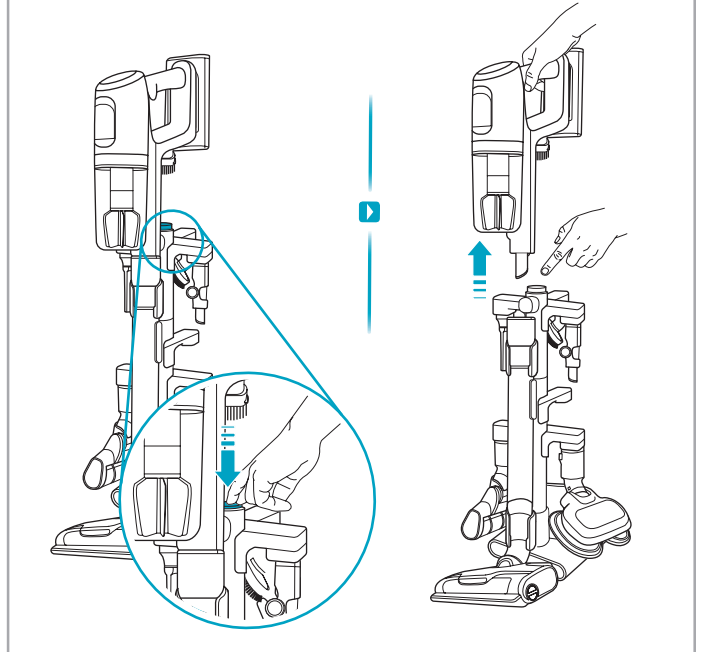

www.electrolux.com

2.5h 100%

- 100% 🔋
- 75-100%
- 50-75%
- 25-50%
- 0%

ADC-42FMG-35 35042EPG
ADC-42FMG-35 35042EPB

✗ ✗

✓ ✓

ON OFF

 www.shop.electrolux.com