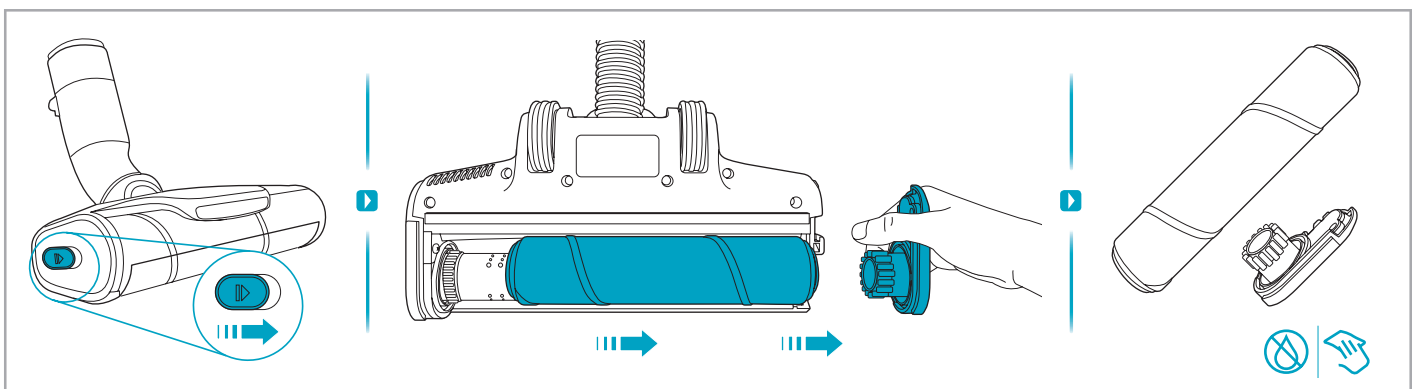

www.electrolux.com

2.5h 100%

- 100% 🔋
- 75-100%
- 50-75%
- 25-50%
- 0%

ADC-42FMG-35 35042EPG
ADC-42FMG-35 35042EPB

✗ ✗

✓ ✓

ON OFF

 www.shop.electrolux.com