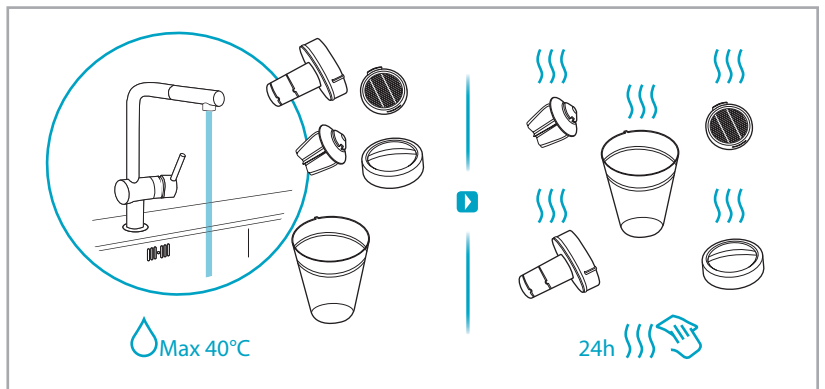

www.electrolux.com

2.5h 100%

- 100% 🔋
- 75-100%
- 50-75%
- 25-50%
- 0%

ADC-42FMG-35 35042EPG
ADC-42FMG-35 35042EPB

✗ ✗

✓ ✓

ON OFF

 www.shop.electrolux.com