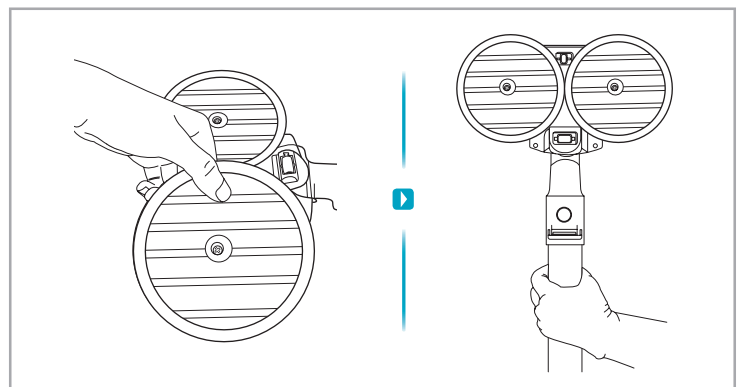

www.electrolux.com

2.5h 100%

- 100% 🔋
- 75-100%
- 50-75%
- 25-50%
- 0%

ADC-42FMG-35 35042EPG
ADC-42FMG-35 35042EPB

✗ ✗

✓ ✓

ON OFF

 www.shop.electrolux.com