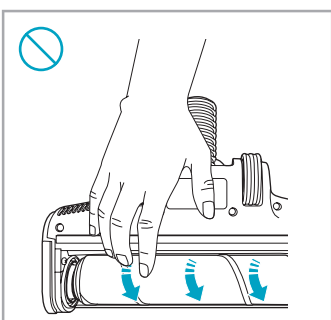

www.electrolux.com

2.5h 100%

- 100% 🔋
- 75-100%
- 50-75%
- 25-50%
- 0%

ADC-42FMG-35 35042EPG
ADC-42FMG-35 35042EPB

✗ ✗

✓ ✓

ON OFF

 www.shop.electrolux.com