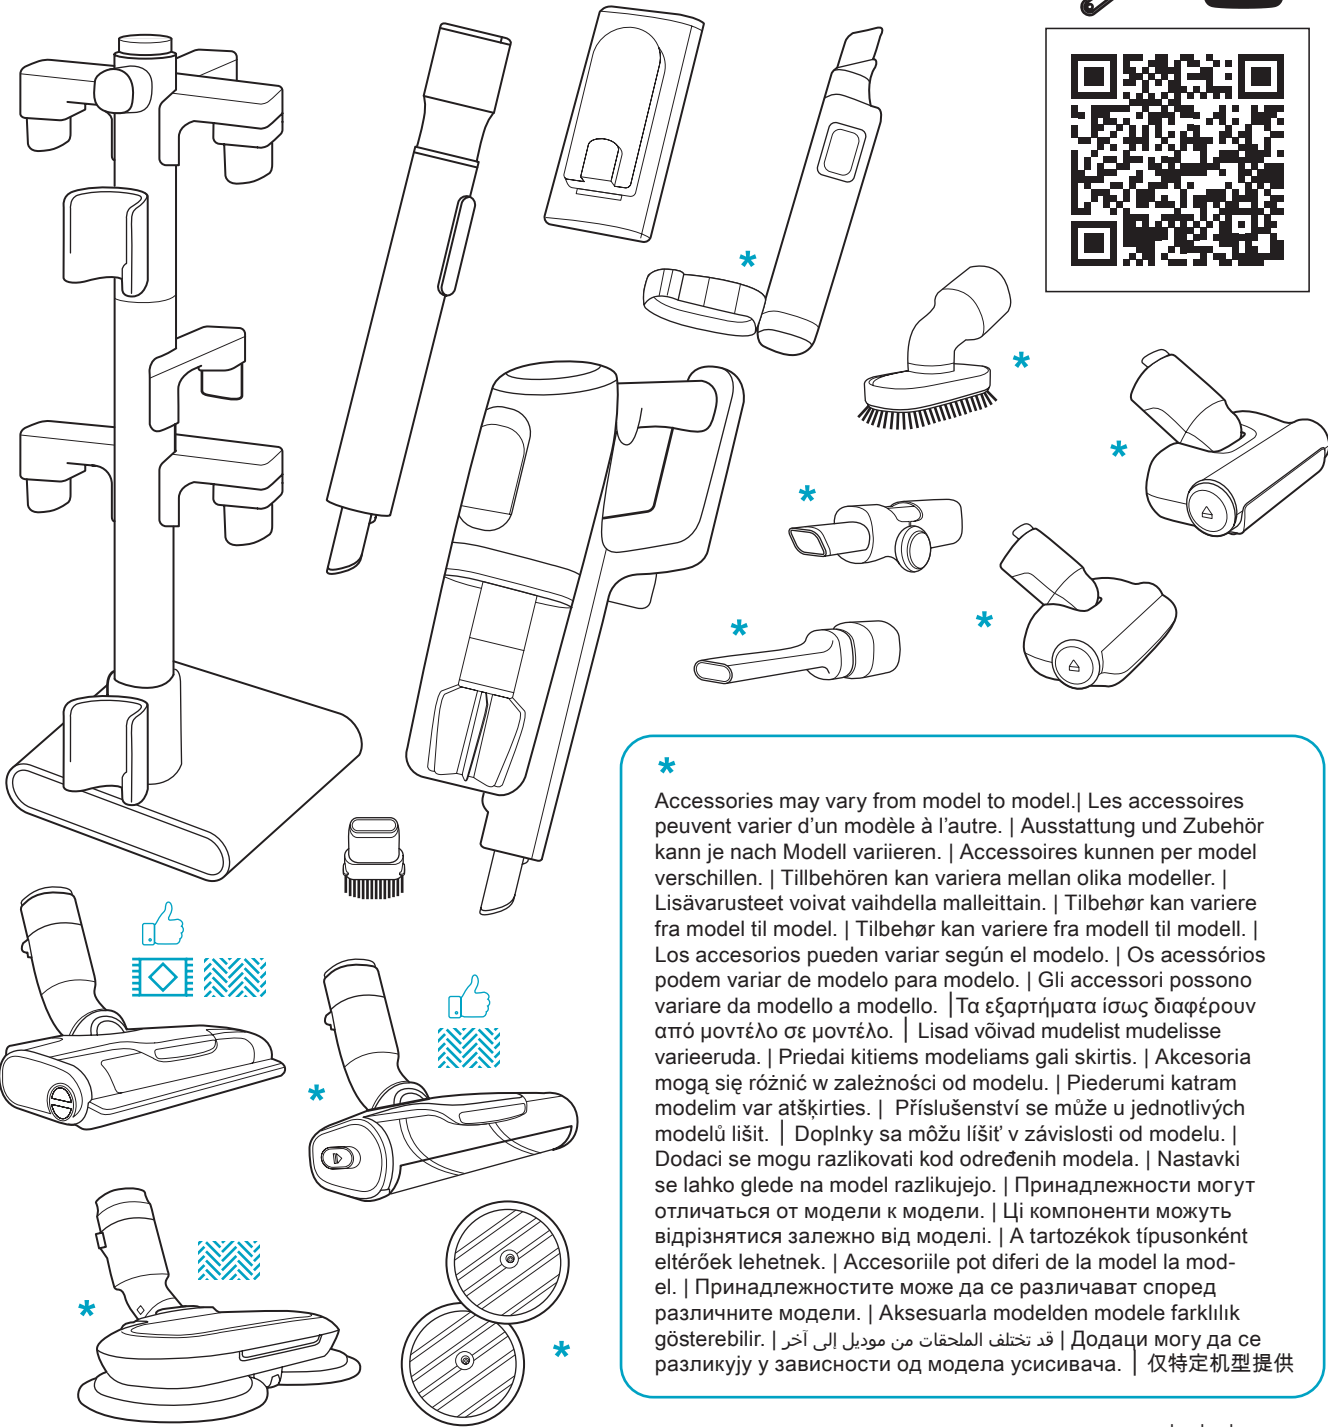

*

Accessories may vary from model to model. | Les accessoires peuvent varier d'un modèle à l'autre. | Ausstattung und Zubehör kann je nach Modell variieren. | Accessoires kunnen per model verschillen. | Tillbehören kan variera mellan olika modeller. | Lisävarusteet voivat vaihdella malleittain. | Tilbehør kan variere fra model til model. | Tilbehør kan variere fra modell til modell. | Los accesorios pueden variar según el modelo. | Os acessórios podem variar de modelo para modelo. | Gli accessori possono variare da modello a modello. | Τα εξαρτήματα ίσως διαφέρουν από μοντέλο σε μοντέλο. | Lisad võivad mudelist mudelisse varieeruda. | Priedai kitiems modeliams gali skirtis. | Akcesoria mogą się różnić w zależności od modelu. | Piederumi katram modelim var atšķirties. | Příslušenství se může u jednotlivých modelů lišit. | Doplnky sa môžu líšiť v závislosti od modelu. | Dodaci se mogu razlikovati kod određenih modela. | Nastavki se lahko glede na model razlikujejo. | Принадлежности могут отличаться от модели к модели. | Ці компоненти можуть відрізнятись залежно від моделі. | A tartozékok típusonként eltérőek lehetnek. | Accesoriile pot diferi de la model la model. | Принадлежностите може да се различават според различните модели. | Aksesuarla modelden modele farklılık gösterebilir. | قد تختلف الملحقات من موديل إلى آخر | Додаци могу да се разликују у зависности од модела усисивача. | 仅特定机型提供

www.electrolux.com

2.5h 100%

- 100% 🔋
- 75-100%
- 50-75%
- 25-50%
- 0%

ADC-42FMG-35 35042EPG
ADC-42FMG-35 35042EPB

✗ ✗

✓ ✓

ON OFF