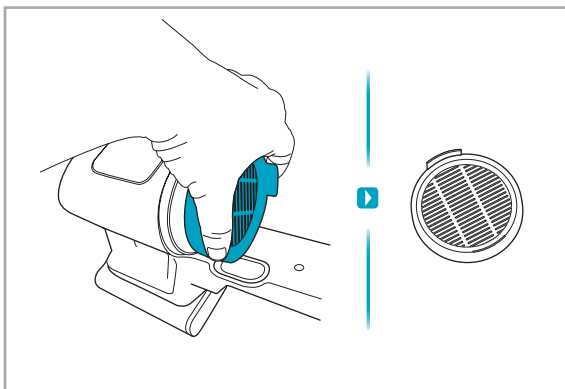

www.electrolux.com

2.5h 100%

- 100% 🔋
- 75-100%
- 50-75%
- 25-50%
- 0%

ADC-42FMG-35 35042EPG
ADC-42FMG-35 35042EPB

✗ ✗

✓ ✓

ON OFF

 www.shop.electrolux.com