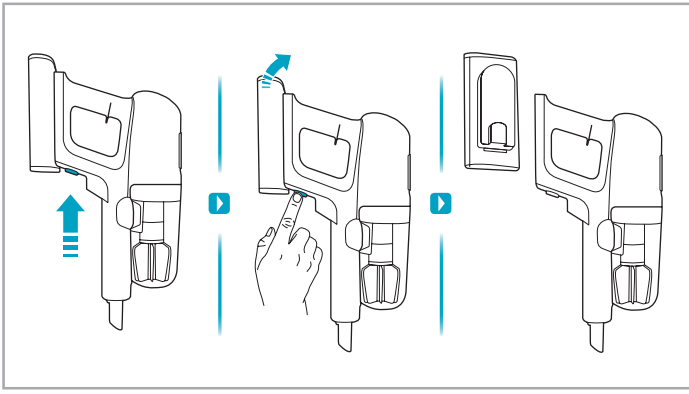

www.electrolux.com

2.5h 100%

- 100% 🔋
- 75-100%
- 50-75%
- 25-50%
- 0%

ADC-42FMG-35 35042EPG
ADC-42FMG-35 35042EPB

✗ ✗

✓ ✓

ON OFF

 www.shop.electrolux.com