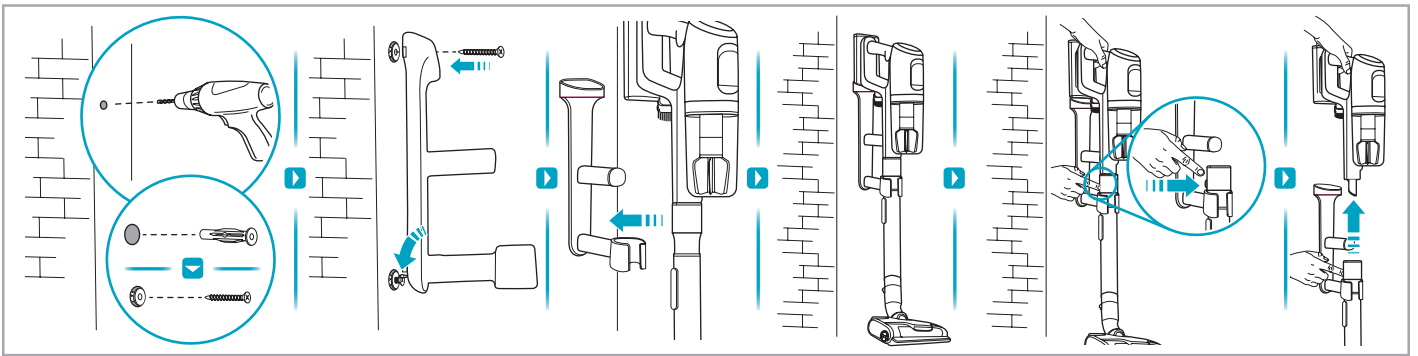

www.electrolux.com

2.5h 100%

- 100% 🔋
- 75-100%
- 50-75%
- 25-50%
- 0%

ADC-42FMG-35 35042EPG
ADC-42FMG-35 35042EPB

✗ ✗

✓ ✓

ON OFF

 www.shop.electrolux.com