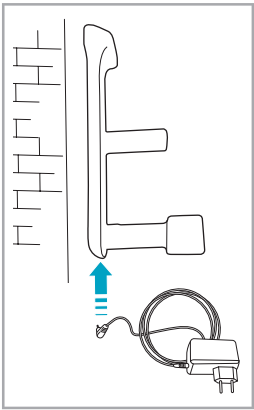

www.electrolux.com

2.5h 100%

- 100% 🔋
- 75-100%
- 50-75%
- 25-50%
- 0%

ADC-42FMG-35 35042EPG
ADC-42FMG-35 35042EPB

✗ ✗

✓ ✓

ON OFF

 www.shop.electrolux.com