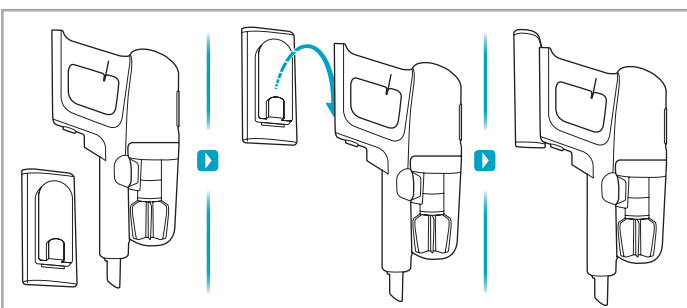

www.electrolux.com

2.5h 100%

- 100% 🔋
- 75-100%
- 50-75%
- 25-50%
- 0%

ADC-42FMG-35 35042EPG
ADC-42FMG-35 35042EPB

✗ ✗

✓ ✓

ON OFF

 www.shop.electrolux.com