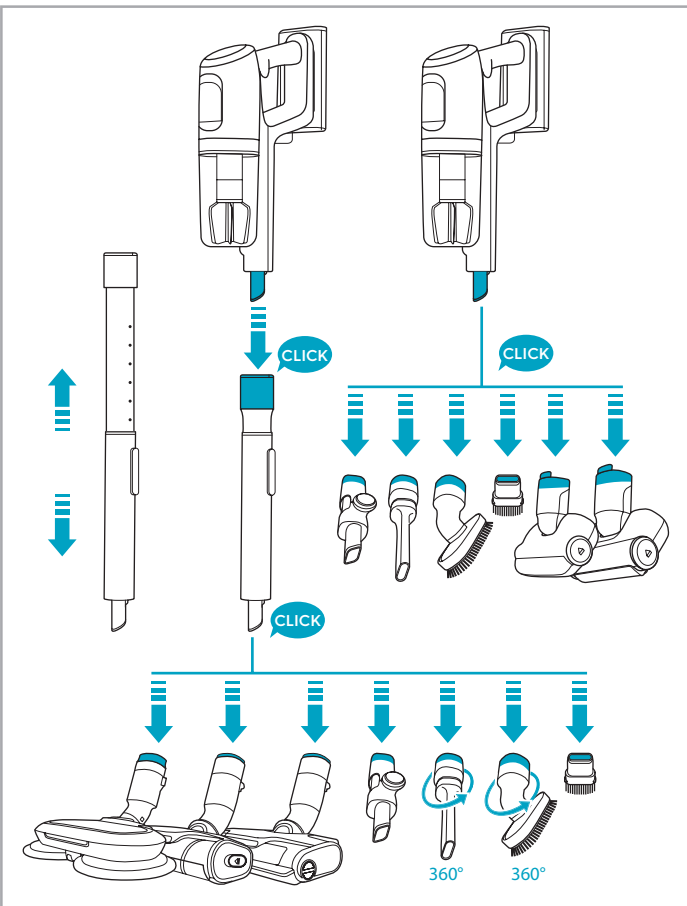

www.electrolux.com

2.5h 100%

- 100% 🔋
- 75-100%
- 50-75%
- 25-50%
- 0%

ADC-42FMG-35 35042EPG
ADC-42FMG-35 35042EPB

✗ ✗

✓ ✓

ON OFF

 www.shop.electrolux.com