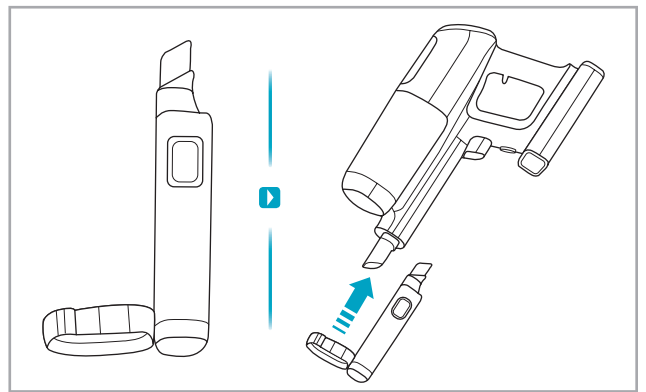

www.electrolux.com

2.5h 100%

- 100% 🔋
- 75-100%
- 50-75%
- 25-50%
- 0%

ADC-42FMG-35 35042EPG
ADC-42FMG-35 35042EPB

✗ ✗

✓ ✓

ON OFF

 www.shop.electrolux.com