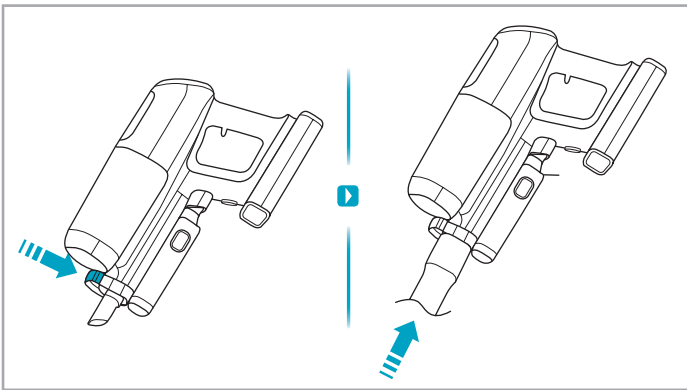

www.electrolux.com

2.5h 100%

- 100% 🔋
- 75-100%
- 50-75%
- 25-50%
- 0%

ADC-42FMG-35 35042EPG
ADC-42FMG-35 35042EPB

✗ ✗

✓ ✓

ON OFF

 www.shop.electrolux.com