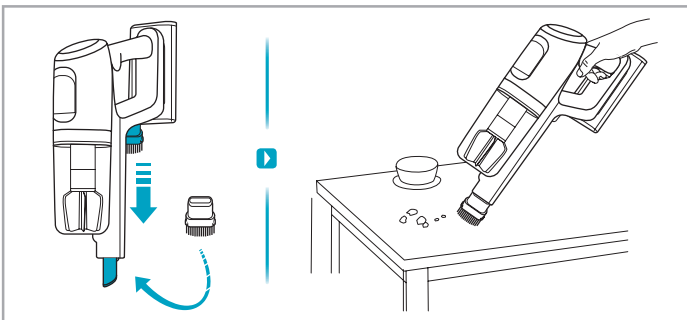

www.electrolux.com

2.5h 100%

- 100% 🔋
- 75-100%
- 50-75%
- 25-50%
- 0%

ADC-42FMG-35 35042EPG
ADC-42FMG-35 35042EPB

✗ ✗

✓ ✓

ON OFF

 www.shop.electrolux.com