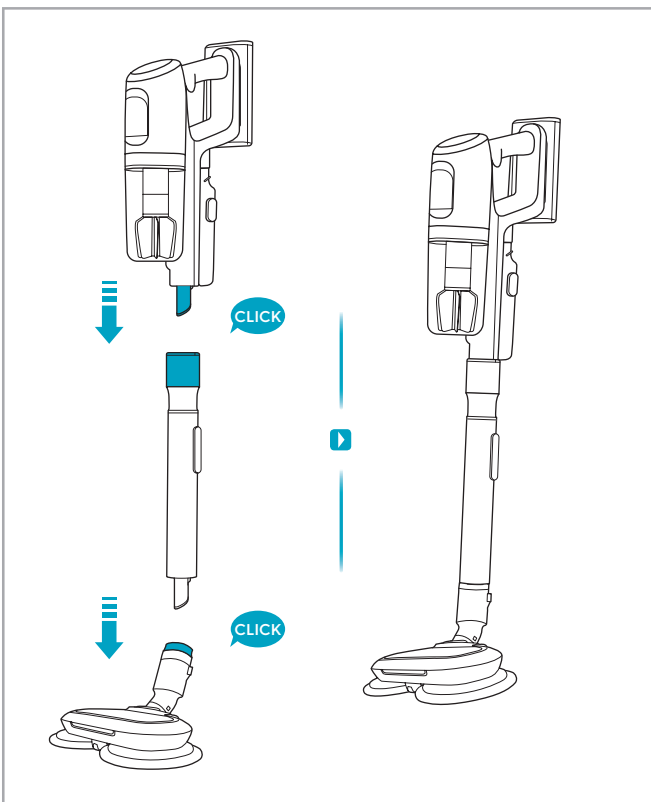

www.electrolux.com

2.5h 100%

- 100% 🔋
- 75-100%
- 50-75%
- 25-50%
- 0%

ADC-42FMG-35 35042EPG
ADC-42FMG-35 35042EPB

✗ ✗

✓ ✓

ON OFF

 www.shop.electrolux.com