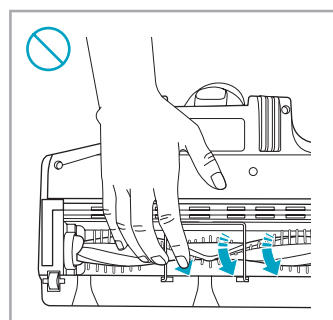

www.electrolux.com

2.5h 100%

- 100% 🔋
- 75-100%
- 50-75%
- 25-50%
- 0%

ADC-42FMG-35 35042EPG
ADC-42FMG-35 35042EPB

✗ ✗

✓ ✓

ON OFF

 www.shop.electrolux.com