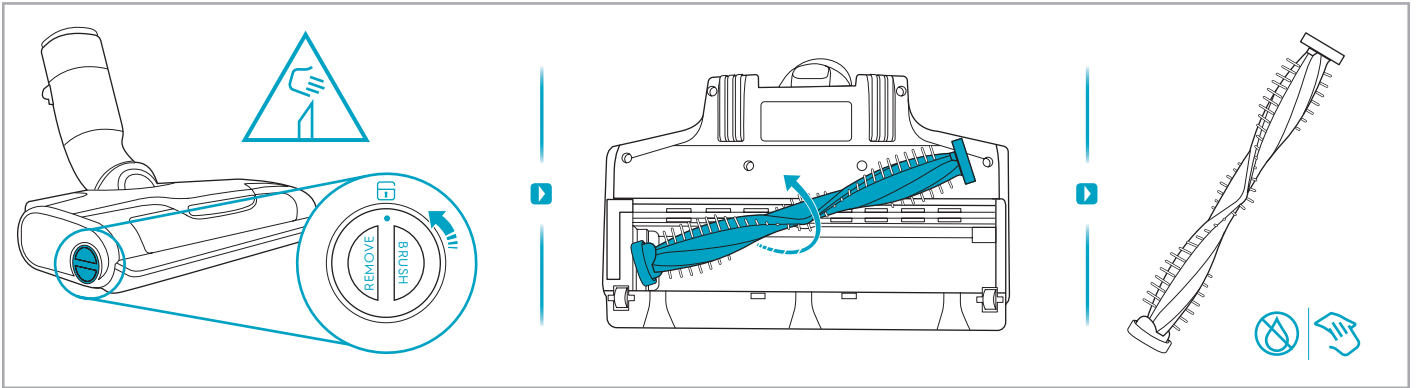

www.electrolux.com

2.5h 100%

- 100% 🔋
- 75-100%
- 50-75%
- 25-50%
- 0%

ADC-42FMG-35 35042EPG
ADC-42FMG-35 35042EPB

✗ ✗

✓ ✓

ON OFF

 www.shop.electrolux.com