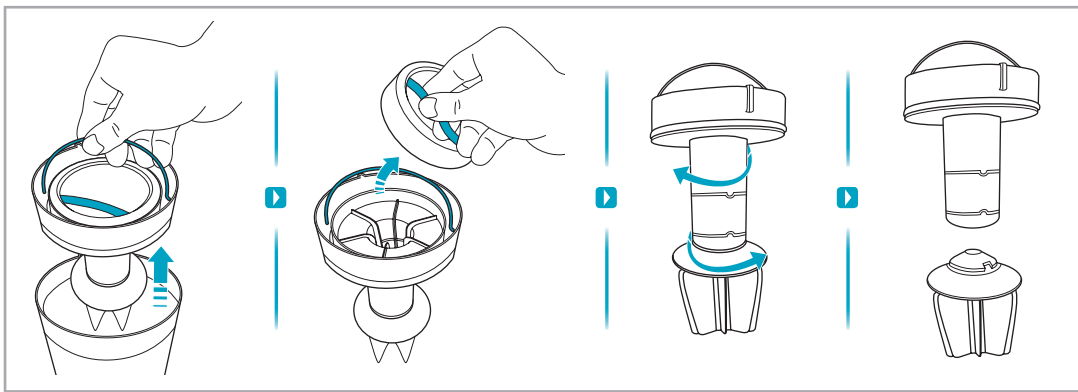

www.electrolux.com

2.5h 100%

- 100% 🔋
- 75-100%
- 50-75%
- 25-50%
- 0%

ADC-42FMG-35 35042EPG
ADC-42FMG-35 35042EPB

✗ ✗

✓ ✓

ON OFF

 www.shop.electrolux.com