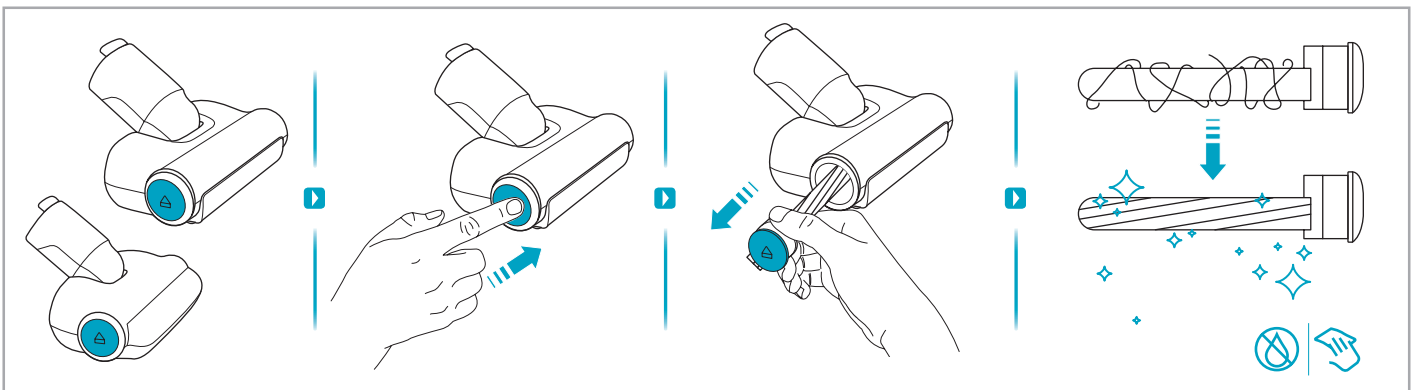

www.electrolux.com

2.5h 100%

- 100% 🔋
- 75-100%
- 50-75%
- 25-50%
- 0%

ADC-42FMG-35 35042EPG
ADC-42FMG-35 35042EPB

✗ ✗

✓ ✓

ON OFF

 www.shop.electrolux.com