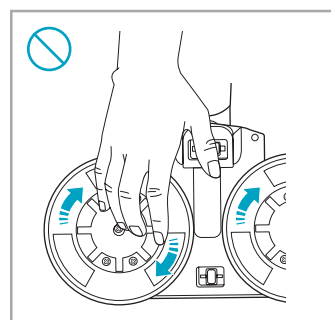

www.electrolux.com

2.5h 100%

- 100% 🔋
- 75-100%
- 50-75%
- 25-50%
- 0%

ADC-42FMG-35 35042EPG
ADC-42FMG-35 35042EPB

✗ ✗

✓ ✓

ON OFF

 www.shop.electrolux.com