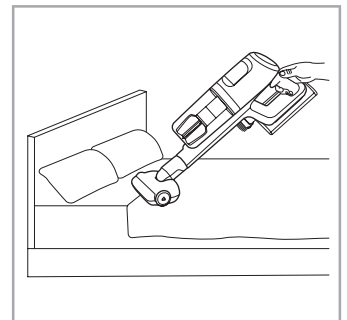

www.electrolux.com

2.5h 100%

- 100% 🔋
- 75-100%
- 50-75%
- 25-50%
- 0%

ADC-42FMG-35 35042EPG
ADC-42FMG-35 35042EPB

✗ ✗

✓ ✓

ON OFF

 www.shop.electrolux.com