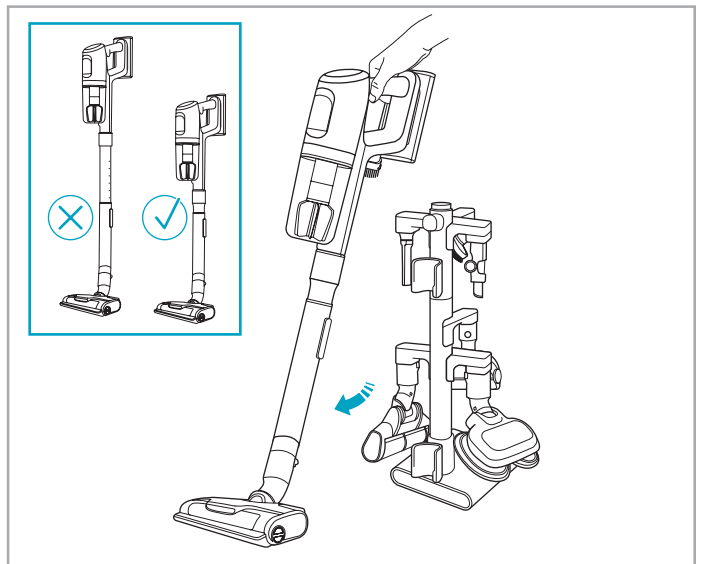

www.electrolux.com

2.5h 100%

- 100% 🔋
- 75-100%
- 50-75%
- 25-50%
- 0%

ADC-42FMG-35 35042EPG
ADC-42FMG-35 35042EPB

✗ ✗

✓ ✓

ON OFF

 www.shop.electrolux.com