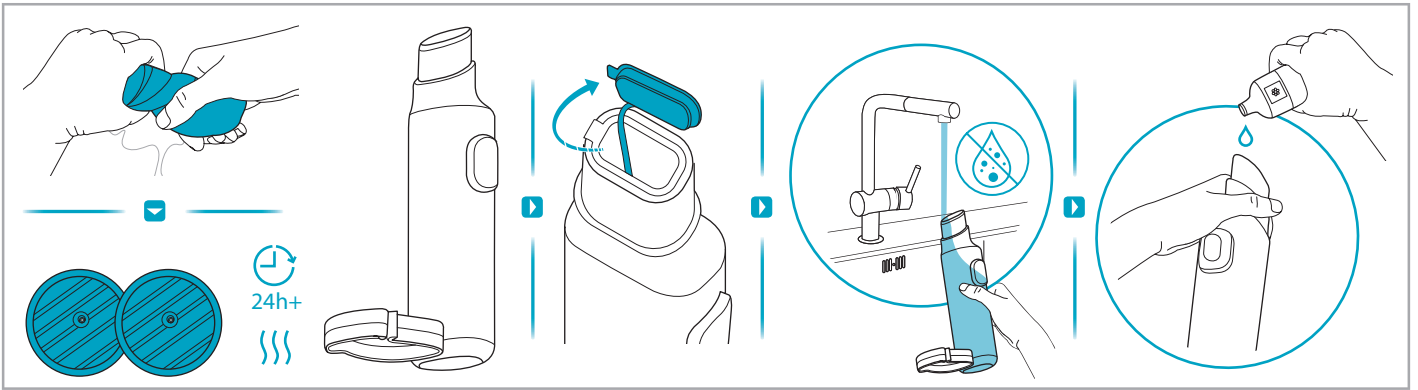

www.electrolux.com

2.5h 100%

- 100% 🔋
- 75-100%
- 50-75%
- 25-50%
- 0%

ADC-42FMG-35 35042EPG
ADC-42FMG-35 35042EPB

✗ ✗

✓ ✓

ON OFF

 www.shop.electrolux.com