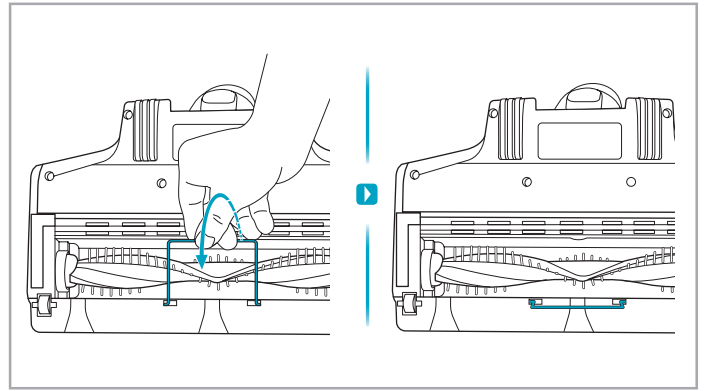

www.electrolux.com

2.5h 100%

- 100% 🔋
- 75-100%
- 50-75%
- 25-50%
- 0%

ADC-42FMG-35 35042EPG
ADC-42FMG-35 35042EPB

✗ ✗

✓ ✓

ON OFF

 www.shop.electrolux.com