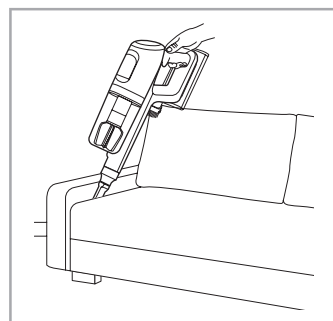

www.electrolux.com

2.5h 100%

- 100% 🔋
- 75-100%
- 50-75%
- 25-50%
- 0%

ADC-42FMG-35 35042EPG
ADC-42FMG-35 35042EPB

✗ ✗

✓ ✓

ON OFF

 www.shop.electrolux.com