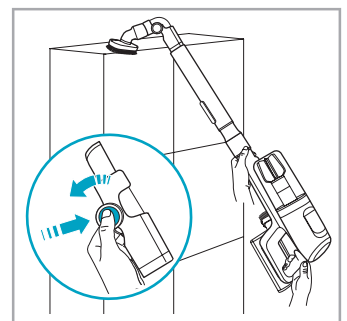

www.electrolux.com

2.5h 100%

- 100% 🔋
- 75-100%
- 50-75%
- 25-50%
- 0%

ADC-42FMG-35 35042EPG
ADC-42FMG-35 35042EPB

✗ ✗

✓ ✓

ON OFF

 www.shop.electrolux.com