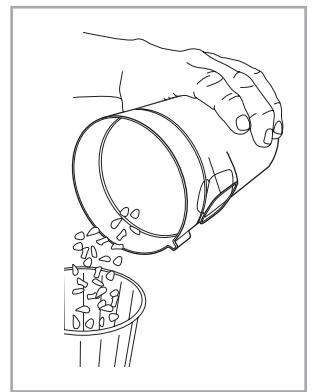

www.electrolux.com

2.5h 100%

- 100% 🔋
- 75-100%
- 50-75%
- 25-50%
- 0%

ADC-42FMG-35 35042EPG
ADC-42FMG-35 35042EPB

✗ ✗

✓ ✓

ON OFF

 www.shop.electrolux.com