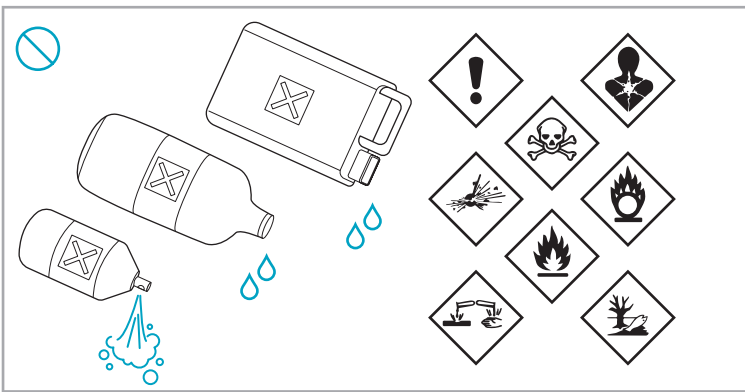

www.electrolux.com

2.5h 100%

- 100% 🔋
- 75-100%
- 50-75%
- 25-50%
- 0%

ADC-42FMG-35 35042EPG
ADC-42FMG-35 35042EPB

✗ ✗

✓ ✓

ON OFF

 www.shop.electrolux.com