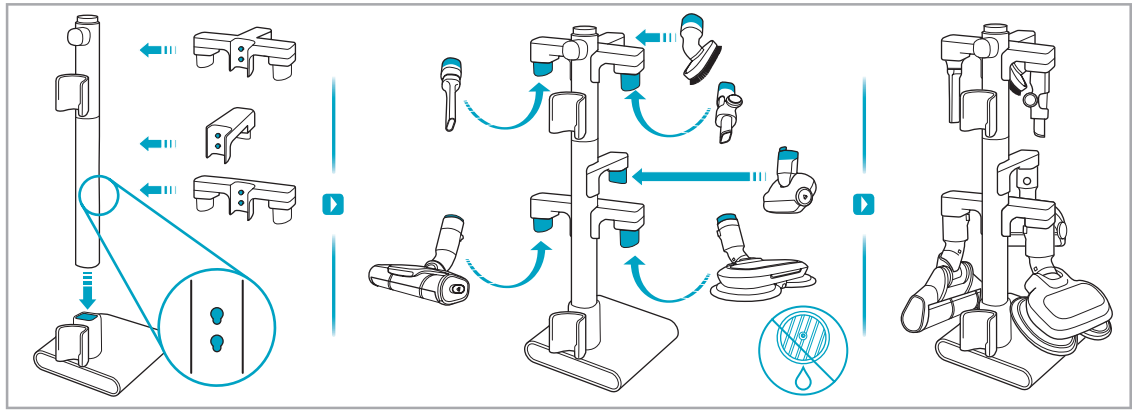

www.electrolux.com

2.5h 100%

- 100% 🔋
- 75-100%
- 50-75%
- 25-50%
- 0%

ADC-42FMG-35 35042EPG
ADC-42FMG-35 35042EPB

✗ ✗

✓ ✓

ON OFF

 www.shop.electrolux.com