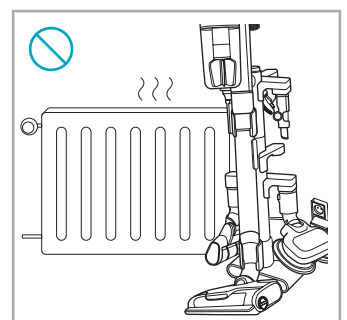

www.electrolux.com

2.5h 100%

- 100% 🔋
- 75-100%
- 50-75%
- 25-50%
- 0%

ADC-42FMG-35 35042EPG
ADC-42FMG-35 35042EPB

✗ ✗

✓ ✓

ON OFF

 www.shop.electrolux.com