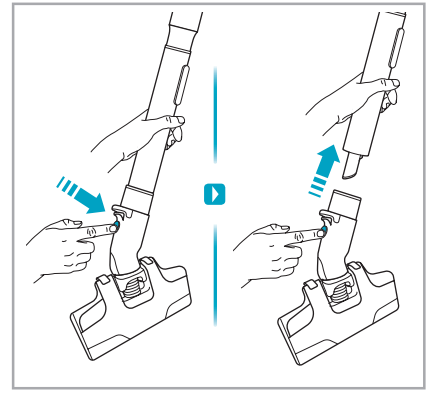

www.electrolux.com

2.5h 100%

- 100% 🔋
- 75-100%
- 50-75%
- 25-50%
- 0%

ADC-42FMG-35 35042EPG
ADC-42FMG-35 35042EPB

✗ ✗

✓ ✓

ON OFF

 www.shop.electrolux.com