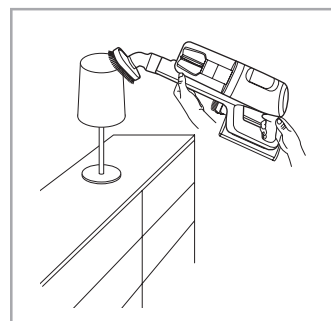

www.electrolux.com

2.5h 100%

- 100% 🔋
- 75-100%
- 50-75%
- 25-50%
- 0%

ADC-42FMG-35 35042EPG
ADC-42FMG-35 35042EPB

✗ ✗

✓ ✓

ON OFF

 www.shop.electrolux.com