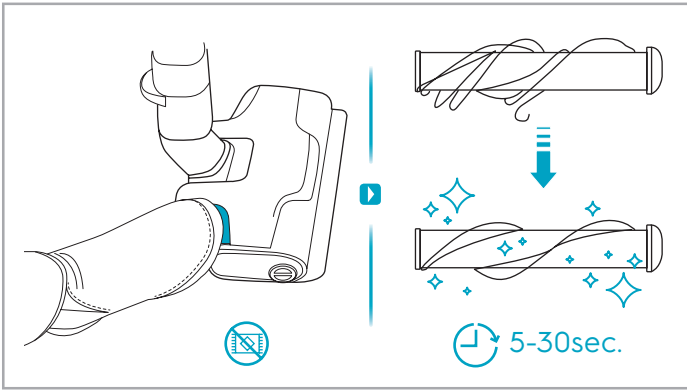

www.electrolux.com

2.5h 100%

- 100% 🔋
- 75-100%
- 50-75%
- 25-50%
- 0%

ADC-42FMG-35 35042EPG
ADC-42FMG-35 35042EPB

✗ ✗

✓ ✓

ON OFF

 www.shop.electrolux.com