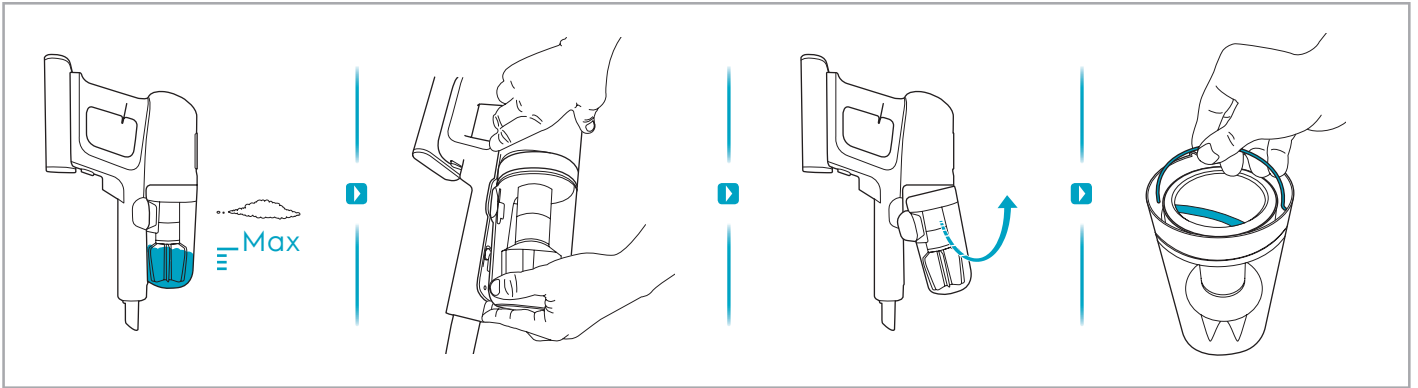

www.electrolux.com

2.5h 100%

- 100% 🔋
- 75-100%
- 50-75%
- 25-50%
- 0%

ADC-42FMG-35 35042EPG
ADC-42FMG-35 35042EPB

✗ ✗

✓ ✓

ON OFF

 www.shop.electrolux.com