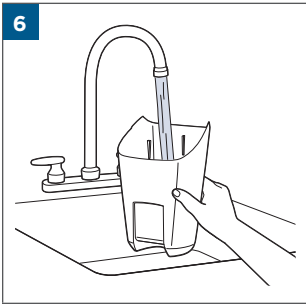

.....8

.....9

	⚡ [] [] [] ✓
100% - 70%	[] [] []
69% - 40%	[] [] []
39% - 10%	[] [] []
> 9% - 1%	[] [] []
0%	[] [] []

MASS POWER
S030-1B297100HE

24

25

26

©2022 BISSELL Inc. All rights reserved.
Part Number 1629362 11/21 RevA
global.BISSELL.com