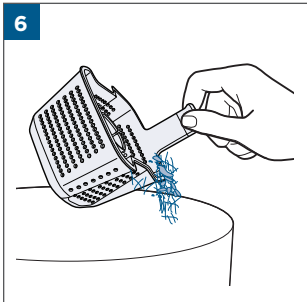

.....8

.....9

	⚡ [] [] [] ✓
100% - 70%	[] [] []
69% - 40%	[] [] []
39% - 10%	[] [] []
> 9% - 1%	[] [] []
0%	[] [] []

MASS POWER
S030-1B297100HE

24

25

26

©2022 BISSELL Inc. All rights reserved.
Part Number 1629362 11/21 RevA
global.BISSELL.com