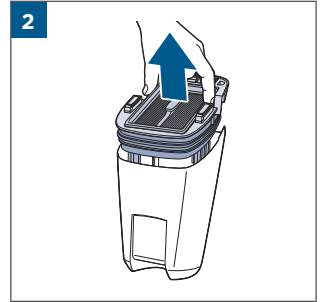

.....8

.....9

	⚡ [] [] [] ✓
100% - 70%	[] [] []
69% - 40%	[] [] []
39% - 10%	[] [] []
> 9% - 1%	[] [] []
0%	[] [] []

MASS POWER
S030-1B297100HE

24

25

26

©2022 BISSELL Inc. All rights reserved.
Part Number 1629362 11/21 RevA
global.BISSELL.com