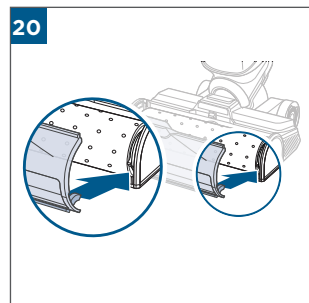

.....8

.....9

	⚡ [] [] [] ✓
100% - 70%	[] [] []
69% - 40%	[] [] []
39% - 10%	[] [] []
> 9% - 1%	[] [] []
0%	[] [] []

MASS POWER
S030-1B297100HE

24

25

26

©2022 BISSELL Inc. All rights reserved.
Part Number 1629362 11/21 RevA
global.BISSELL.com