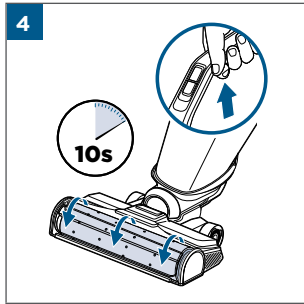

.....8

.....9

	⚡ [] [] [] ✓
100% - 70%	[] [] []
69% - 40%	[] [] []
39% - 10%	[] [] []
> 9% - 1%	[] [] []
0%	[] [] []

MASS POWER
S030-1B297100HE

24

25

26

©2022 BISSELL Inc. All rights reserved.
Part Number 1629362 11/21 RevA
global.BISSELL.com