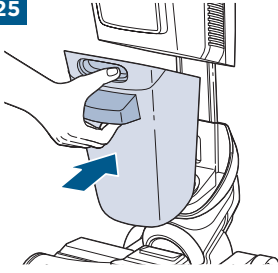

.....8

.....9

	⚡ [] [] [] ✓
100% - 70%	[] [] []
69% - 40%	[] [] []
39% - 10%	[] [] []
> 9% - 1%	[] [] []
0%	[] [] []

MASS POWER
S030-1B297100HE

24

25

26

©2022 BISSELL Inc. All rights reserved.
Part Number 1629362 11/21 RevA
global.BISSELL.com