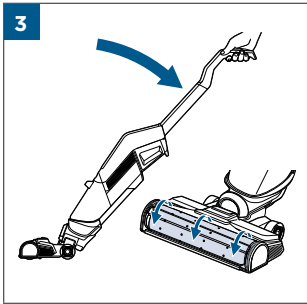

.....8

.....9

	⚡ [] [] [] ✓
100% - 70%	[] [] []
69% - 40%	[] [] []
39% - 10%	[] [] []
> 9% - 1%	[] [] []
0%	[] [] []

MASS POWER
S030-1B297100HE

24

25

26

©2022 BISSELL Inc. All rights reserved.
Part Number 1629362 11/21 RevA
global.BISSELL.com