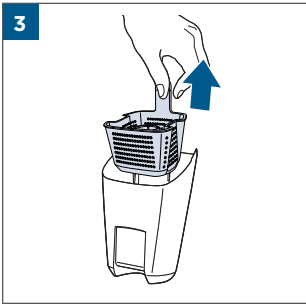

.....8

.....9

	⚡ [] [] [] ✓
100% - 70%	[] [] []
69% - 40%	[] [] []
39% - 10%	[] [] []
> 9% - 1%	[] [] []
0%	[] [] []

MASS POWER
S030-1B297100HE

24

25

26

©2022 BISSELL Inc. All rights reserved.
Part Number 1629362 11/21 RevA
global.BISSELL.com