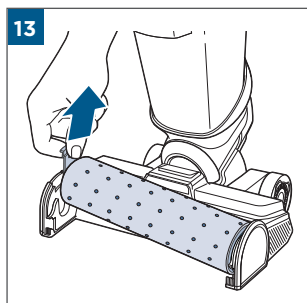

.....8

.....9

	⚡ [] [] [] ✓
100% - 70%	[] [] []
69% - 40%	[] [] []
39% - 10%	[] [] []
> 9% - 1%	[] [] []
0%	[] [] []

MASS POWER
S030-1B297100HE

24

25

26

©2022 BISSELL Inc. All rights reserved.
Part Number 1629362 11/21 RevA
global.BISSELL.com