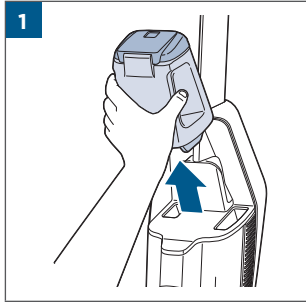

.....8

.....9

	⚡ [] [] [] ✓
100% - 70%	[] [] []
69% - 40%	[] [] []
39% - 10%	[] [] []
> 9% - 1%	[] [] []
0%	[] [] []

MASS POWER
S030-1B297100HE

24

25

26

©2022 BISSELL Inc. All rights reserved.
Part Number 1629362 11/21 RevA
global.BISSELL.com