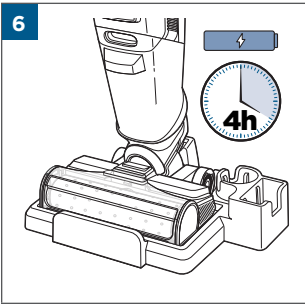

.....8

.....9

	⚡ [] [] [] ✓
100% - 70%	[] [] []
69% - 40%	[] [] []
39% - 10%	[] [] []
> 9% - 1%	[] [] []
0%	[] [] []

MASS POWER
S030-1B297100HE

24

25

26

©2022 BISSELL Inc. All rights reserved.
Part Number 1629362 11/21 RevA
global.BISSELL.com