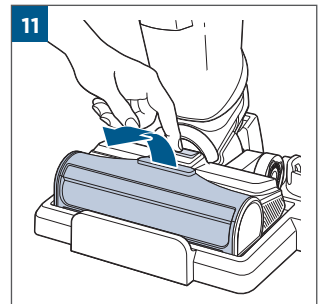

.....8

.....9

	⚡ [] [] [] ✓
100% - 70%	[] [] []
69% - 40%	[] [] []
39% - 10%	[] [] []
> 9% - 1%	[] [] []
0%	[] [] []

MASS POWER
S030-1B297100HE

24

25

26

©2022 BISSELL Inc. All rights reserved.
Part Number 1629362 11/21 RevA
global.BISSELL.com