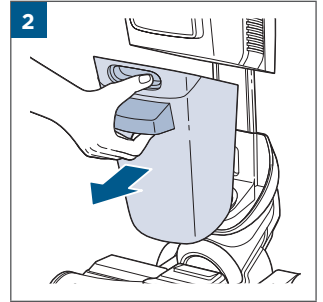

.....8

.....9

	⚡ [] [] [] ✓
100% - 70%	[] [] []
69% - 40%	[] [] []
39% - 10%	[] [] []
> 9% - 1%	[] [] []
0%	[] [] []

MASS POWER
S030-1B297100HE

24

25

26

©2022 BISSELL Inc. All rights reserved.
Part Number 1629362 11/21 RevA
global.BISSELL.com