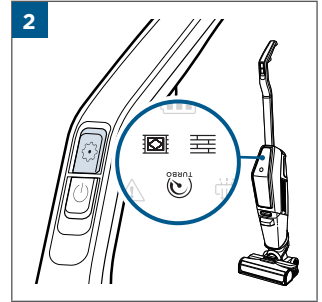

.....8

.....9

	⚡ [] [] [] ✓
100% - 70%	[] [] []
69% - 40%	[] [] []
39% - 10%	[] [] []
> 9% - 1%	[] [] []
0%	[] [] []

MASS POWER
S030-1B297100HE

24

25

26

©2022 BISSELL Inc. All rights reserved.
Part Number 1629362 11/21 RevA
global.BISSELL.com