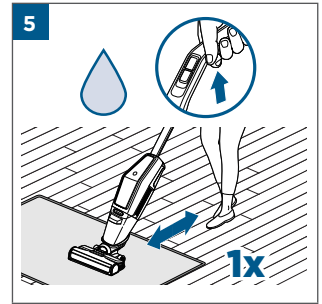

.....8

.....9

	⚡ [] [] [] ✓
100% - 70%	[] [] []
69% - 40%	[] [] []
39% - 10%	[] [] []
> 9% - 1%	[] [] []
0%	[] [] []

MASS POWER
S030-1B297100HE

24

25

26

©2022 BISSELL Inc. All rights reserved.
Part Number 1629362 11/21 RevA
global.BISSELL.com