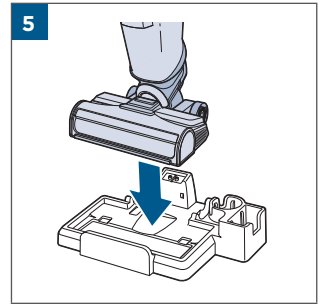

.....8

.....9

	⚡ [] [] [] ✓
100% - 70%	[] [] []
69% - 40%	[] [] []
39% - 10%	[] [] []
> 9% - 1%	[] [] []
0%	[] [] []

MASS POWER
S030-1B297100HE

24

25

26

©2022 BISSELL Inc. All rights reserved.
Part Number 1629362 11/21 RevA
global.BISSELL.com