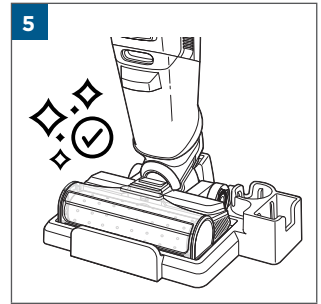

.....8

.....9

	⚡ [] [] [] ✓
100% - 70%	[] [] []
69% - 40%	[] [] []
39% - 10%	[] [] []
> 9% - 1%	[] [] []
0%	[] [] []

MASS POWER
S030-1B297100HE

24

25

26

©2022 BISSELL Inc. All rights reserved.
Part Number 1629362 11/21 RevA
global.BISSELL.com