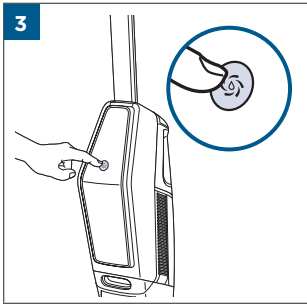

.....8

.....9

	⚡ [] [] [] ✓
100% - 70%	[] [] []
69% - 40%	[] [] []
39% - 10%	[] [] []
> 9% - 1%	[] [] []
0%	[] [] []

MASS POWER
S030-1B297100HE

24

25

26

©2022 BISSELL Inc. All rights reserved.
Part Number 1629362 11/21 RevA
global.BISSELL.com