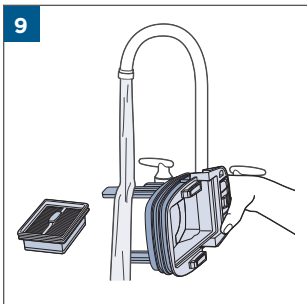

.....8

.....9

	⚡ [] [] [] ✓
100% - 70%	[] [] []
69% - 40%	[] [] []
39% - 10%	[] [] []
> 9% - 1%	[] [] []
0%	[] [] []

MASS POWER
S030-1B297100HE

24

25

26

©2022 BISSELL Inc. All rights reserved.
Part Number 1629362 11/21 RevA
global.BISSELL.com