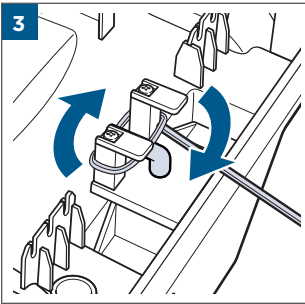

.....8

.....9

	⚡ [] [] [] ✓
100% - 70%	[] [] []
69% - 40%	[] [] []
39% - 10%	[] [] []
> 9% - 1%	[] [] []
0%	[] [] []

MASS POWER
S030-1B297100HE

24

25

26

©2022 BISSELL Inc. All rights reserved.
Part Number 1629362 11/21 RevA
global.BISSELL.com