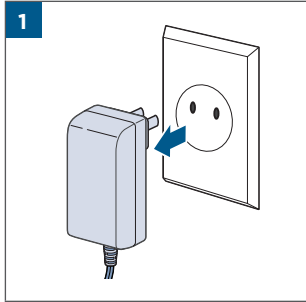

.....8

.....9

	⚡ [] [] [] ✓
100% - 70%	[] [] []
69% - 40%	[] [] []
39% - 10%	[] [] []
> 9% - 1%	[] [] []
0%	[] [] []

MASS POWER
S030-1B297100HE

24

25

26

©2022 BISSELL Inc. All rights reserved.
Part Number 1629362 11/21 RevA
global.BISSELL.com