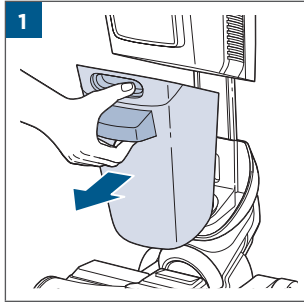

.....8

.....9

	⚡ [] [] [] ✓
100% - 70%	[] [] []
69% - 40%	[] [] []
39% - 10%	[] [] []
> 9% - 1%	[] [] []
0%	[] [] []

MASS POWER
S030-1B297100HE

24

25

26

©2022 BISSELL Inc. All rights reserved.
Part Number 1629362 11/21 RevA
global.BISSELL.com