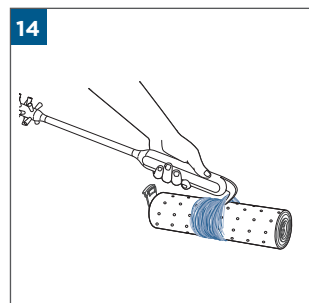

.....8

.....9

	⚡ [] [] [] ✓
100% - 70%	[] [] []
69% - 40%	[] [] []
39% - 10%	[] [] []
> 9% - 1%	[] [] []
0%	[] [] []

MASS POWER
S030-1B297100HE

24

25

26

©2022 BISSELL Inc. All rights reserved.
Part Number 1629362 11/21 RevA
global.BISSELL.com