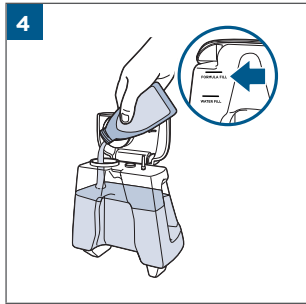

.....8

.....9

	⚡ [] [] [] ✓
100% - 70%	[] [] []
69% - 40%	[] [] []
39% - 10%	[] [] []
> 9% - 1%	[] [] []
0%	[] [] []

MASS POWER
S030-1B297100HE

24

25

26

©2022 BISSELL Inc. All rights reserved.
Part Number 1629362 11/21 RevA
global.BISSELL.com