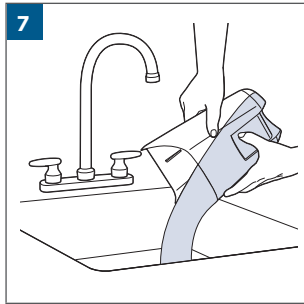

.....8

.....9

	⚡ [] [] [] ✓
100% - 70%	[] [] []
69% - 40%	[] [] []
39% - 10%	[] [] []
> 9% - 1%	[] [] []
0%	[] [] []

MASS POWER
S030-1B297100HE

24

25

26

©2022 BISSELL Inc. All rights reserved.
Part Number 1629362 11/21 RevA
global.BISSELL.com