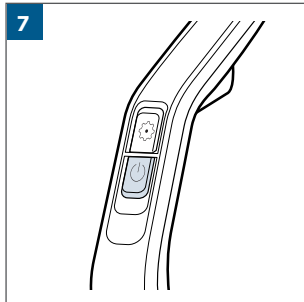

.....8

.....9

	⚡ [] [] [] ✓
100% - 70%	[] [] []
69% - 40%	[] [] []
39% - 10%	[] [] []
> 9% - 1%	[] [] []
0%	[] [] []

MASS POWER
S030-1B297100HE

24

25

26

©2022 BISSELL Inc. All rights reserved.
Part Number 1629362 11/21 RevA
global.BISSELL.com