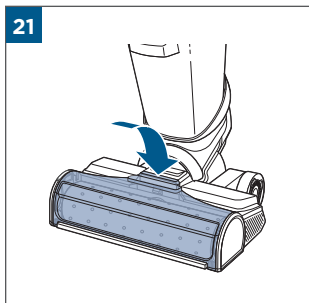

.....8

.....9

	⚡ [] [] [] ✓
100% - 70%	[] [] []
69% - 40%	[] [] []
39% - 10%	[] [] []
> 9% - 1%	[] [] []
0%	[] [] []

MASS POWER
S030-1B297100HE

24

25

26

©2022 BISSELL Inc. All rights reserved.
Part Number 1629362 11/21 RevA
global.BISSELL.com