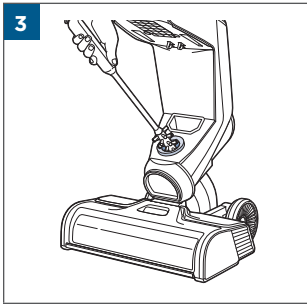

.....8

.....9

	⚡ [] [] [] ✓
100% - 70%	[] [] []
69% - 40%	[] [] []
39% - 10%	[] [] []
> 9% - 1%	[] [] []
0%	[] [] []

MASS POWER
S030-1B297100HE

24

25

26

©2022 BISSELL Inc. All rights reserved.
Part Number 1629362 11/21 RevA
global.BISSELL.com