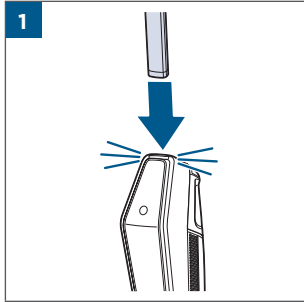

.....8

.....9

	⚡ [] [] [] ✓
100% - 70%	[] [] []
69% - 40%	[] [] []
39% - 10%	[] [] []
> 9% - 1%	[] [] []
0%	[] [] []

MASS POWER
S030-1B297100HE

24

25

26

©2022 BISSELL Inc. All rights reserved.
Part Number 1629362 11/21 RevA
global.BISSELL.com