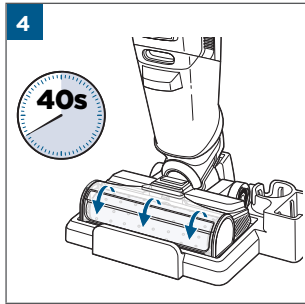

.....8

.....9

	⚡ [] [] [] ✓
100% - 70%	[] [] []
69% - 40%	[] [] []
39% - 10%	[] [] []
> 9% - 1%	[] [] []
0%	[] [] []

MASS POWER
S030-1B297100HE

24

25

26

©2022 BISSELL Inc. All rights reserved.
Part Number 1629362 11/21 RevA
global.BISSELL.com