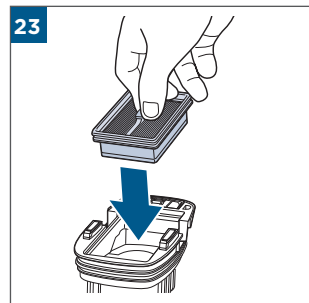

.....8

.....9

	⚡ [] [] [] ✓
100% - 70%	[] [] []
69% - 40%	[] [] []
39% - 10%	[] [] []
> 9% - 1%	[] [] []
0%	[] [] []

MASS POWER
S030-1B297100HE

24

25

26

©2022 BISSELL Inc. All rights reserved.
Part Number 1629362 11/21 RevA
global.BISSELL.com