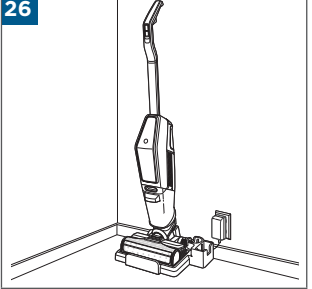

.....8

.....9

	⚡ [] [] [] ✓
100% - 70%	[] [] []
69% - 40%	[] [] []
39% - 10%	[] [] []
> 9% - 1%	[] [] []
0%	[] [] []

MASS POWER
S030-1B297100HE

24

25

26

©2022 BISSELL Inc. All rights reserved.
Part Number 1629362 11/21 RevA
global.BISSELL.com