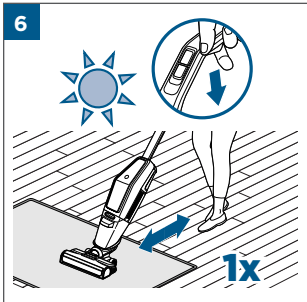

.....8

.....9

	⚡ [] [] [] ✓
100% - 70%	[] [] []
69% - 40%	[] [] []
39% - 10%	[] [] []
> 9% - 1%	[] [] []
0%	[] [] []

MASS POWER
S030-1B297100HE

24

25

26

©2022 BISSELL Inc. All rights reserved.
Part Number 1629362 11/21 RevA
global.BISSELL.com