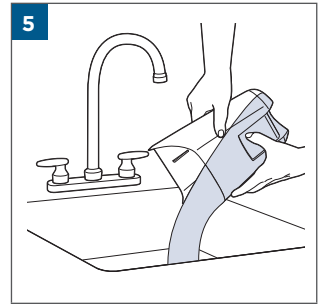

.....8

.....9

	⚡ [] [] [] ✓
100% - 70%	[] [] []
69% - 40%	[] [] []
39% - 10%	[] [] []
> 9% - 1%	[] [] []
0%	[] [] []

MASS POWER
S030-1B297100HE

24

25

26

©2022 BISSELL Inc. All rights reserved.
Part Number 1629362 11/21 RevA
global.BISSELL.com