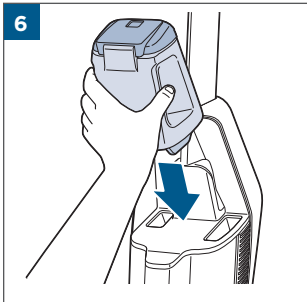

.....8

.....9

	⚡ [] [] [] ✓
100% - 70%	[] [] []
69% - 40%	[] [] []
39% - 10%	[] [] []
> 9% - 1%	[] [] []
0%	[] [] []

MASS POWER
S030-1B297100HE

24

25

26

©2022 BISSELL Inc. All rights reserved.
Part Number 1629362 11/21 RevA
global.BISSELL.com