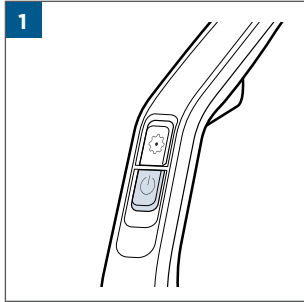

.....8

.....9

	⚡ [] [] [] ✓
100% - 70%	[] [] []
69% - 40%	[] [] []
39% - 10%	[] [] []
> 9% - 1%	[] [] []
0%	[] [] []

MASS POWER
S030-1B297100HE

24

25

26

©2022 BISSELL Inc. All rights reserved.
Part Number 1629362 11/21 RevA
global.BISSELL.com