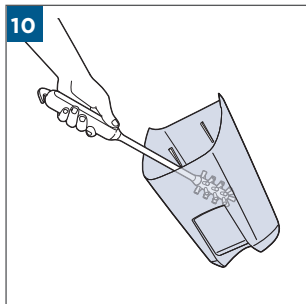

.....8

.....9

	⚡ [] [] [] ✓
100% - 70%	[] [] []
69% - 40%	[] [] []
39% - 10%	[] [] []
> 9% - 1%	[] [] []
0%	[] [] []

MASS POWER
S030-1B297100HE

24

25

26

©2022 BISSELL Inc. All rights reserved.
Part Number 1629362 11/21 RevA
global.BISSELL.com