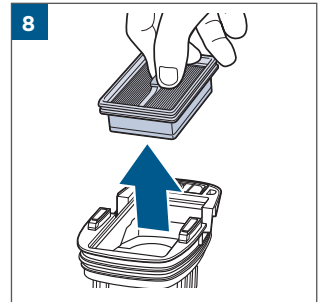

.....8

.....9

	⚡ [] [] [] ✓
100% - 70%	[] [] []
69% - 40%	[] [] []
39% - 10%	[] [] []
> 9% - 1%	[] [] []
0%	[] [] []

MASS POWER
S030-1B297100HE

24

25

26

©2022 BISSELL Inc. All rights reserved.
Part Number 1629362 11/21 RevA
global.BISSELL.com