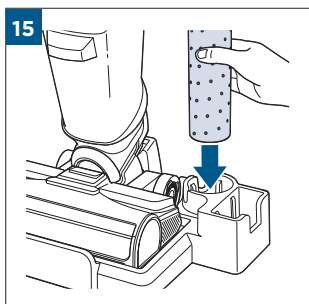

.....8

.....9

	⚡ [] [] [] ✓
100% - 70%	[] [] []
69% - 40%	[] [] []
39% - 10%	[] [] []
> 9% - 1%	[] [] []
0%	[] [] []

MASS POWER
S030-1B297100HE

24

25

26

©2022 BISSELL Inc. All rights reserved.
Part Number 1629362 11/21 RevA
global.BISSELL.com