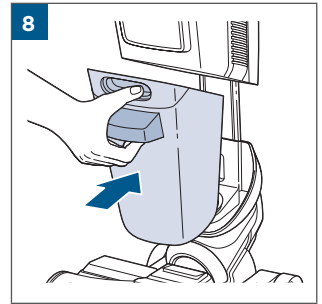

.....8

.....9

	⚡ [] [] [] ✓
100% - 70%	[] [] []
69% - 40%	[] [] []
39% - 10%	[] [] []
> 9% - 1%	[] [] []
0%	[] [] []

MASS POWER
S030-1B297100HE

24

25

26

©2022 BISSELL Inc. All rights reserved.
Part Number 1629362 11/21 RevA
global.BISSELL.com