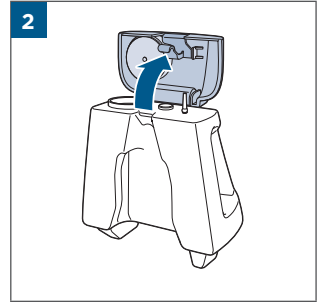

.....8

.....9

	⚡ [] [] [] ✓
100% - 70%	[] [] []
69% - 40%	[] [] []
39% - 10%	[] [] []
> 9% - 1%	[] [] []
0%	[] [] []

MASS POWER
S030-1B297100HE

24

25

26

©2022 BISSELL Inc. All rights reserved.
Part Number 1629362 11/21 RevA
global.BISSELL.com