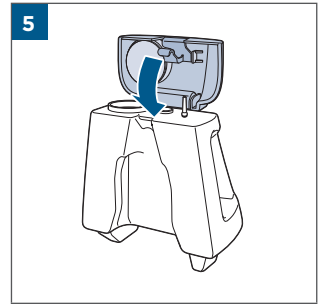

.....8

.....9

	⚡ [] [] [] ✓
100% - 70%	[] [] []
69% - 40%	[] [] []
39% - 10%	[] [] []
> 9% - 1%	[] [] []
0%	[] [] []

MASS POWER
S030-1B297100HE

24

25

26

©2022 BISSELL Inc. All rights reserved.
Part Number 1629362 11/21 RevA
global.BISSELL.com