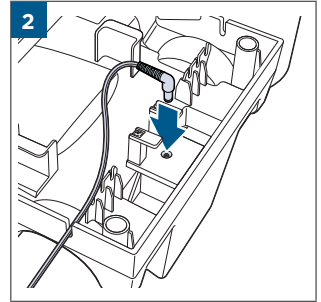

.....8

.....9

	⚡ [] [] [] ✓
100% - 70%	[] [] []
69% - 40%	[] [] []
39% - 10%	[] [] []
> 9% - 1%	[] [] []
0%	[] [] []

MASS POWER
S030-1B297100HE

24

25

26

©2022 BISSELL Inc. All rights reserved.
Part Number 1629362 11/21 RevA
global.BISSELL.com