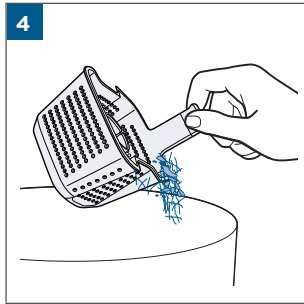

.....8

.....9

	⚡ [] [] [] ✓
100% - 70%	[] [] []
69% - 40%	[] [] []
39% - 10%	[] [] []
> 9% - 1%	[] [] []
0%	[] [] []

MASS POWER
S030-1B297100HE

24

25

26

©2022 BISSELL Inc. All rights reserved.
Part Number 1629362 11/21 RevA
global.BISSELL.com