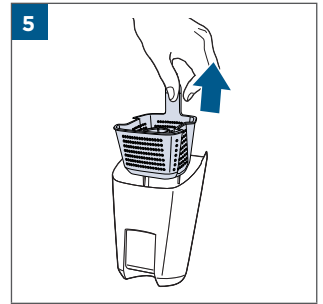

.....8

.....9

	⚡ [] [] [] ✓
100% - 70%	[] [] []
69% - 40%	[] [] []
39% - 10%	[] [] []
> 9% - 1%	[] [] []
0%	[] [] []

MASS POWER
S030-1B297100HE

24

25

26

©2022 BISSELL Inc. All rights reserved.
Part Number 1629362 11/21 RevA
global.BISSELL.com