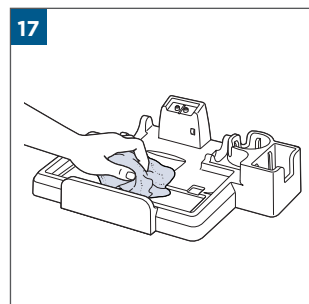

.....8

.....9

	⚡ [] [] [] ✓
100% - 70%	[] [] []
69% - 40%	[] [] []
39% - 10%	[] [] []
> 9% - 1%	[] [] []
0%	[] [] []

MASS POWER
S030-1B297100HE

24

25

26

©2022 BISSELL Inc. All rights reserved.
Part Number 1629362 11/21 RevA
global.BISSELL.com