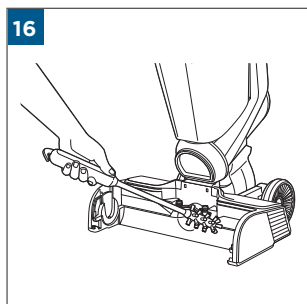

.....8

.....9

	⚡ [] [] [] ✓
100% - 70%	[] [] []
69% - 40%	[] [] []
39% - 10%	[] [] []
> 9% - 1%	[] [] []
0%	[] [] []

MASS POWER
S030-1B297100HE

24

25

26

©2022 BISSELL Inc. All rights reserved.
Part Number 1629362 11/21 RevA
global.BISSELL.com