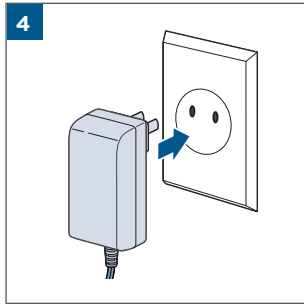

.....8

.....9

	⚡ [] [] [] ✓
100% - 70%	[] [] []
69% - 40%	[] [] []
39% - 10%	[] [] []
> 9% - 1%	[] [] []
0%	[] [] []

MASS POWER
S030-1B297100HE

24

25

26

©2022 BISSELL Inc. All rights reserved.
Part Number 1629362 11/21 RevA
global.BISSELL.com