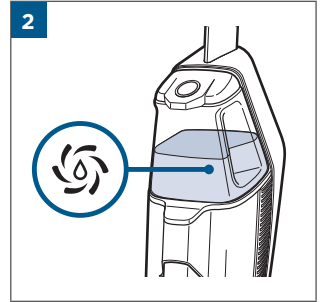

.....8

.....9

	⚡ [] [] [] ✓
100% - 70%	[] [] []
69% - 40%	[] [] []
39% - 10%	[] [] []
> 9% - 1%	[] [] []
0%	[] [] []

MASS POWER
S030-1B297100HE

24

25

26

©2022 BISSELL Inc. All rights reserved.
Part Number 1629362 11/21 RevA
global.BISSELL.com