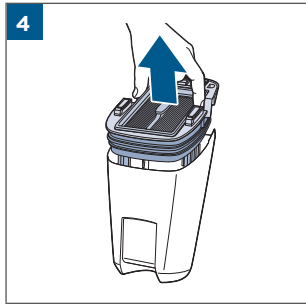

.....8

.....9

	⚡ [] [] [] ✓
100% - 70%	[] [] []
69% - 40%	[] [] []
39% - 10%	[] [] []
> 9% - 1%	[] [] []
0%	[] [] []

MASS POWER
S030-1B297100HE

24

25

26

©2022 BISSELL Inc. All rights reserved.
Part Number 1629362 11/21 RevA
global.BISSELL.com