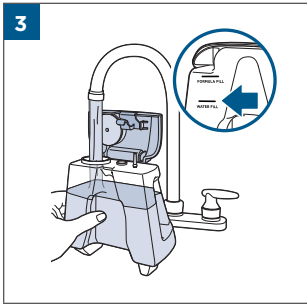

.....8

.....9

	⚡ [] [] [] ✓
100% - 70%	[] [] []
69% - 40%	[] [] []
39% - 10%	[] [] []
> 9% - 1%	[] [] []
0%	[] [] []

MASS POWER
S030-1B297100HE

24

25

26

©2022 BISSELL Inc. All rights reserved.
Part Number 1629362 11/21 RevA
global.BISSELL.com