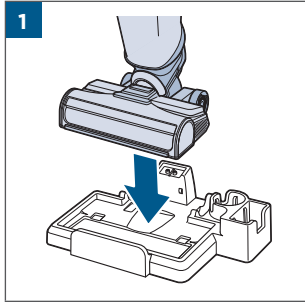

.....8

.....9

	⚡ [] [] [] ✓
100% - 70%	[] [] []
69% - 40%	[] [] []
39% - 10%	[] [] []
> 9% - 1%	[] [] []
0%	[] [] []

MASS POWER
S030-1B297100HE

24

25

26

©2022 BISSELL Inc. All rights reserved.
Part Number 1629362 11/21 RevA
global.BISSELL.com