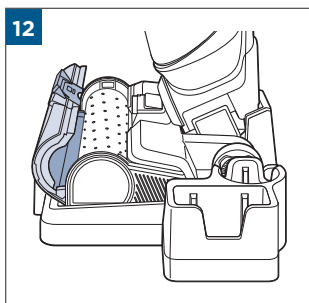

.....8

.....9

	⚡ [] [] [] ✓
100% - 70%	[] [] []
69% - 40%	[] [] []
39% - 10%	[] [] []
> 9% - 1%	[] [] []
0%	[] [] []

MASS POWER
S030-1B297100HE

24

25

26

©2022 BISSELL Inc. All rights reserved.
Part Number 1629362 11/21 RevA
global.BISSELL.com