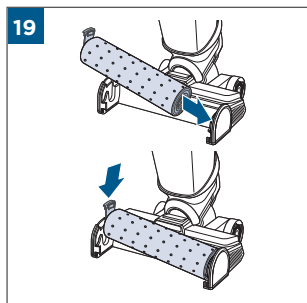

.....8

.....9

	⚡ [] [] [] ✓
100% - 70%	[] [] []
69% - 40%	[] [] []
39% - 10%	[] [] []
> 9% - 1%	[] [] []
0%	[] [] []

MASS POWER
S030-1B297100HE

24

25

26

©2022 BISSELL Inc. All rights reserved.
Part Number 1629362 11/21 RevA
global.BISSELL.com