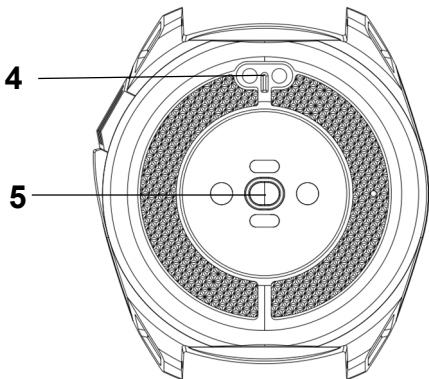

CANYON
YOU CAN

Smart watch

Maverick Gun CNS-SW83BB

Maverick CNS-SW83SS

QUICK START GUIDE V 1.0.2

A

B

C