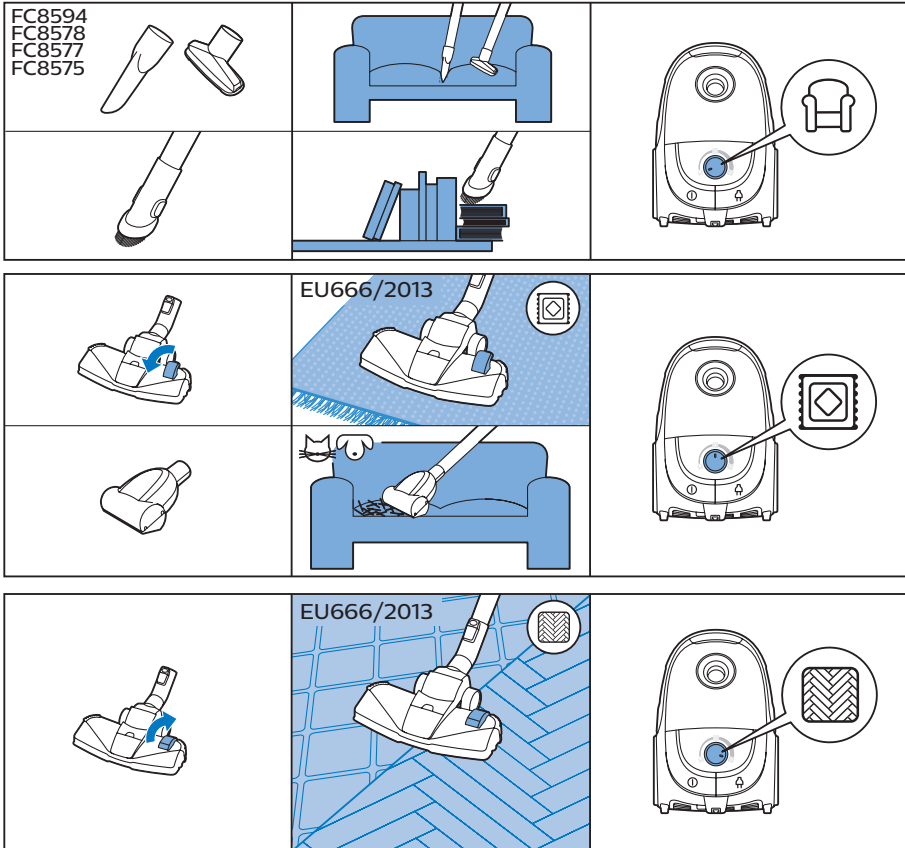

PHILIPS

5000 Series

FC8580

www.philips.com/MyBagVacuum5000

Rev.01

www.philips.com

>75% recycled paper
>75% papier recyclé

3000.062.5729.2